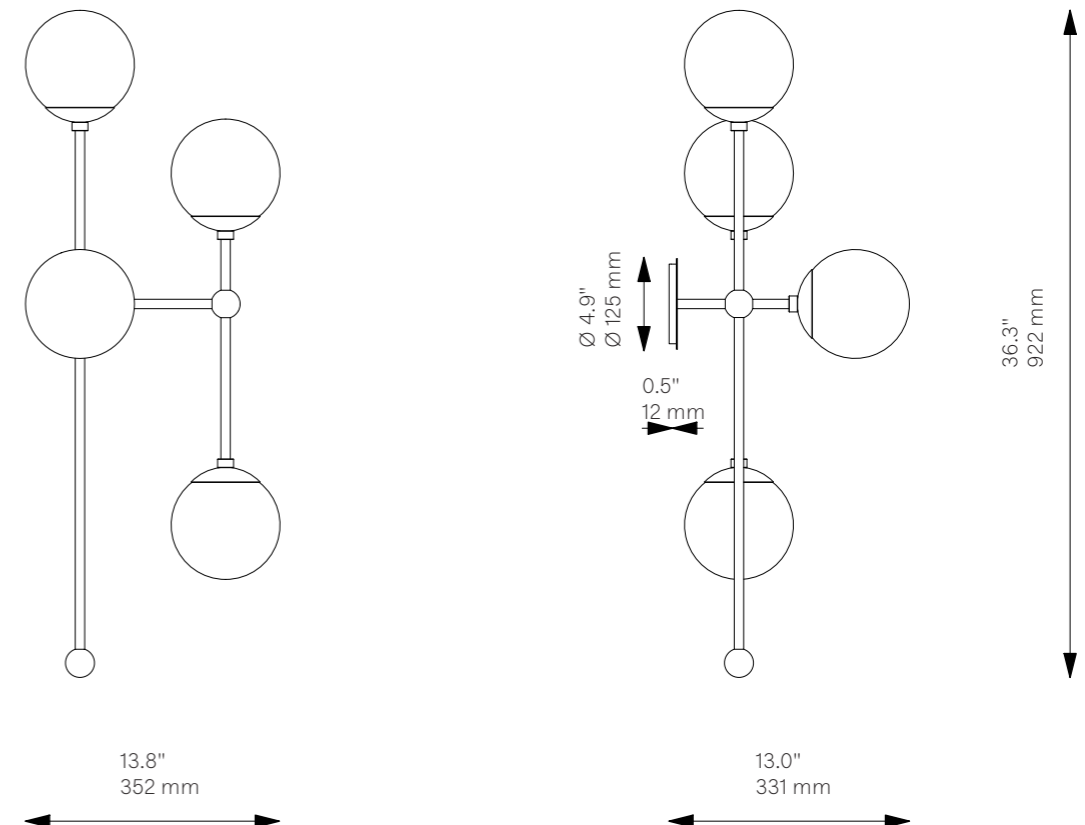

Armstrong 4 L

Wall Sconce - B572

Globe Collection

Glass Lampshades

4 x Ø 150 mm / Ø 5.9"
Borosilicate Transparent Ribbon Glass
* More options on page 184

Weight

4.1 kg / 9.0 lb

Light Source

LED Bulb (included) 4 x 5 W
Max Wattage 4 x 10 W
Total Lumens 1800-2000 lm
Color Temperature 2700 K
Bulb Base E14 / E12

Dimmable with electronic
Dimmers only (ELV, trailing edge)

Finishes

LBB / Lacquered Burnished Brass
BGM / Black Gunmetal
PN / Polished Nickel

Armstrong 4 R

Wall Sconce - B609

Globe Collection

Glass Lampshades

4 x Ø 150 mm / Ø 5.9"
Soda Lime Triplex Opal Glass
* More options on page 184

Weight

4.1 kg / 9.0 lb

Light Source