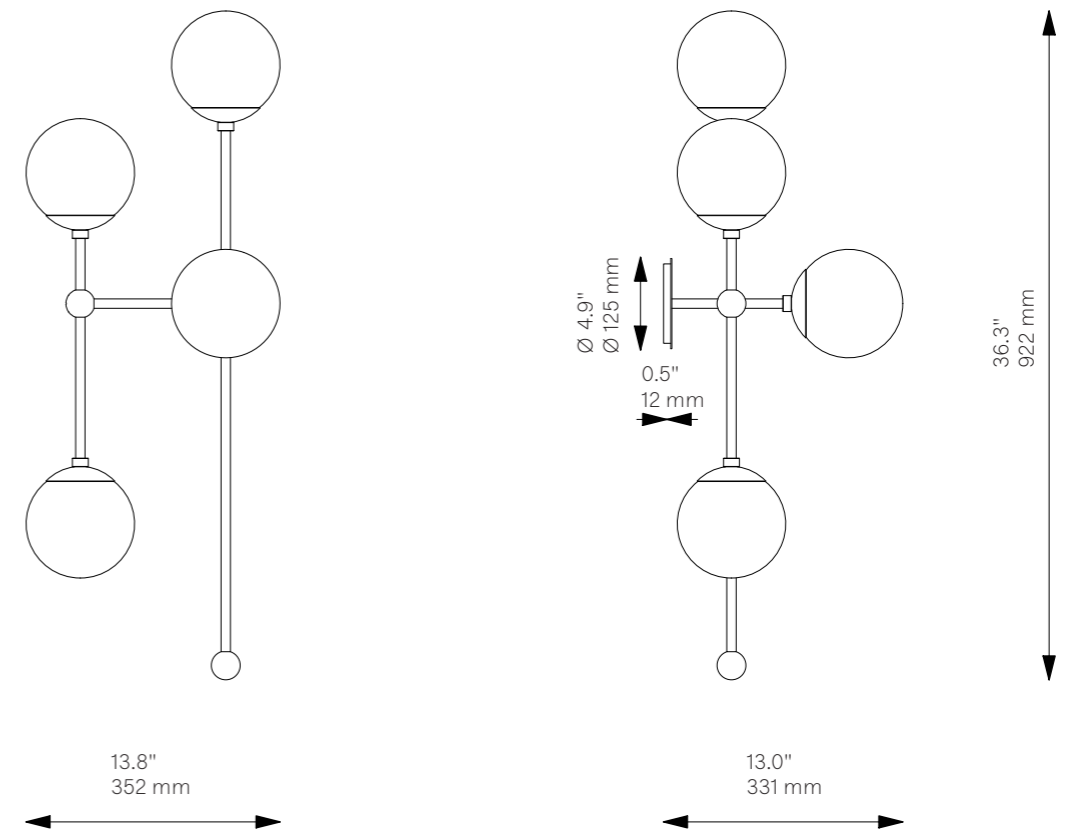

Armstrong 4 L

Wall Sconce - B572

Globe Collection

Glass Lampshades

4 x Ø 150 mm / Ø 5.9"
Borosilicate Transparent Ribbon Glass
* More options on page 184

Weight

4.1 kg / 9.0 lb

Light Source

LED Bulb (included) 4 x 5 W
Max Wattage 4 x 10 W
Total Lumens 1800-2000 lm
Color Temperature 2700 K
Bulb Base E14 / E12

Dimmable with electronic
Dimmers only (ELV, trailing edge)

Finishes

LBB / Lacquered Burnished Brass
BGM / Black Gunmetal
PN / Polished Nickel

Armstrong 4 R

Wall Sconce - B609

Globe Collection

Glass Lampshades

4 x Ø 150 mm / Ø 5.9"
Soda Lime Triplex Opal Glass
* More options on page 184

Weight

4.1 kg / 9.0 lb

Light Source