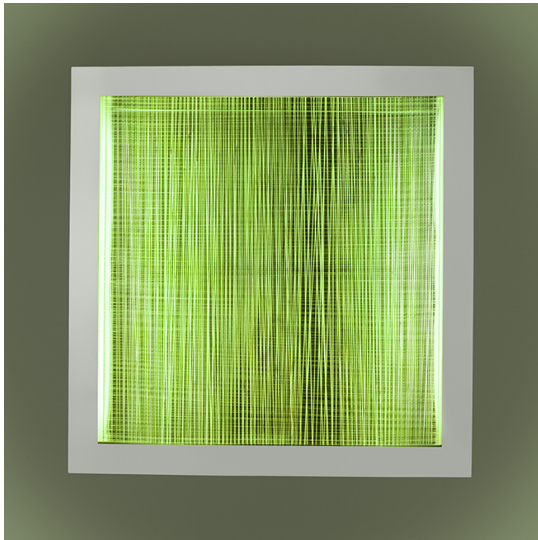

Altrove Wall/ceiling LED - App Compatible

Carlotta de Bevilacqua

Dimmerable: