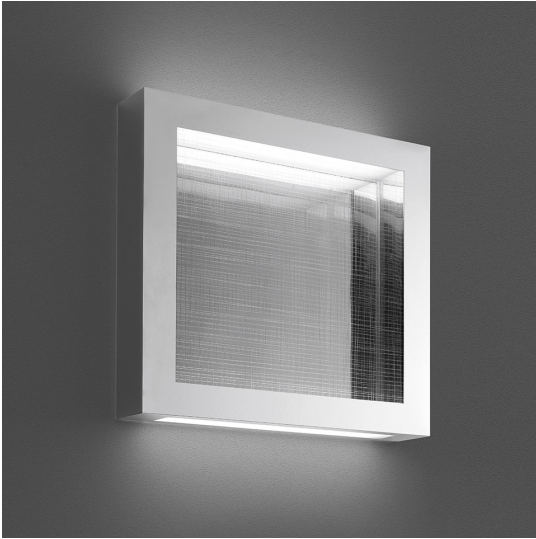

Altrove 600 Wall/ceiling LED

Carlotta de Bevilacqua

IP20  Dimmerable: 

LUMINAIRE

- Watt: **76W**
- Delivered lumen output: **3822lm**
- CCT: **3000K**
- Efficiency: **37%**
- Efficacy: **50.29lm/W**
- CRI: **90**
- Dimmable Typology: **Push**

DESCRIPTION

A frame creates a volume of coloured light which interacts with the mirror surface on the bottom and with the incisions on the transparent front surface which extract the light. In a game of re- flections, the space is no longer one, instead becoming multiple or simply other, an illusory perception of reality that takes you to a new place, altrove (literally, elsewhere).

DIMENSIONS

- Length: **600 mm**
- Width: **600 mm**
- Height: **80 mm**

SOURCES INCLUDED

- Category: **Led**
- Number: **4**
- Watt: **16.8W**
- Delivered lumen output: **3024lm**
- Color temperature (K): **3000K**
- CRI: **90**
- Color Tolerance: **MacAdam 3SDCM**
- Efficacy: **180lm/W**
- Service Life: **50000-L70**

DESCRIPTION

A frame creates a volume of coloured light which interacts with the mirror surface on the bottom and with the incisions on the transparent front surface which extract the light. In a game of reflections, the space is no longer one, instead becoming multiple or simply other, an illusory perception of reality that takes you to a new place, altrove (literally, elsewhere).