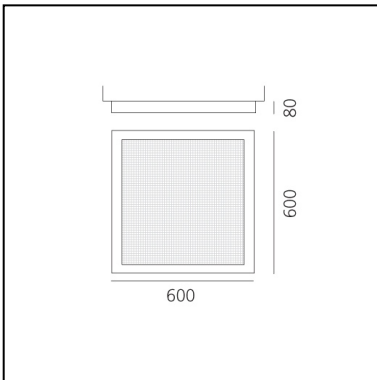

Altrove 600 Wall/ceiling LED

Carlotta de Bevilacqua

IP20  Dimmerable: 

LUMINAIRE

- Watt: **76W**
- Delivered lumen output: **3822lm**
- CCT: **3000K**
- Efficiency: **37%**
- Efficacy: **50.29lm/W**
- CRI: **90**
- Dimmable Typology: **Push**

DESCRIPTION

A frame creates a volume of coloured light which interacts with the mirror surface on the bottom and with the incisions on the transparent front surface which extract the light. In a game of re- flections, the space is no longer one, instead becoming multiple or simply other, an illusory perception of reality that takes you to a new place, altrove (literally, elsewhere).

DIMENSIONS

- Length: **600 mm**
- Width: **600 mm**
- Height: **80 mm**

SOURCES INCLUDED

- Category: **Led**
- Number: **4**
- Watt: **16.8W**
- Delivered lumen output: **3024lm**
- Color temperature (K): **3000K**
- CRI: **90**
- Color Tolerance: **MacAdam 3SDCM**
- Efficacy: **180lm/W**
- Service Life: **50000-L70**

DIMENSIONS

- Length: **1000 mm**
- Width: **1000 mm**
- Height: **100 mm**

SOURCES INCLUDED

- Category: **Led RGB**
- Number: **1**
- Watt: **80W**
- Category: **Led**
- Number: **1**
- Watt: **90W**
- Color temperature (K): **3000K**