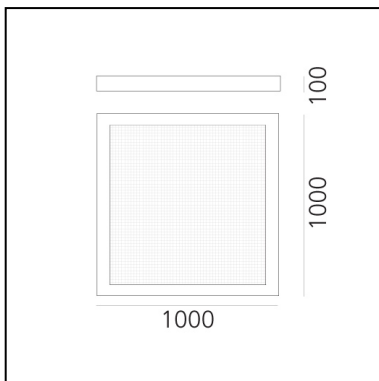

LUMINAIRE

- Watt: **82W**
- Delivered lumen output: **3248lm**
- CCT: **3000K**
- Efficiency: **29%**
- Efficacy: **39.61lm/W**
- CRI: **90**
- Dimmable Typology: **Push & APP**

DESCRIPTION

A frame creates a volume of coloured light which interacts with the mirror surface on the bottom and with the incisions on the transparent front surface which extract the light. In a game of reflections, the space is no longer one, instead becoming multiple or simply other, an illusory perception of reality that takes you to a new place, altrove (literally, elsewhere).

FEATURES

- Product Code: **1352150app**
- Colour: **Aluminium**
- Installation: **CeilingWall**
- Material: **Methacrylate, aluminium**
- Series: **Design Collection**
- Environment: **Indoor**
- design by: **Carlotta de Bevilacqua**

DIMENSIONS

- Length: **1000 mm**
- Width: **1000 mm**
- Height: **100 mm**

SOURCES INCLUDED

- Category: **Led RGB**
- Number: **1**
- Watt: **80W**
- Category: **Led**
- Number: **1**
- Watt: **90W**
- Color temperature (K): **3000K**