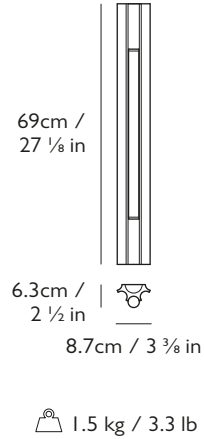

LEE BROOM

ALTAR

PRODUCT DETAILS

Name	Year of Design
Altar Wall Light	2023

Product Code	110-130V	220-240V
Altar Wall Light	ALT0140	ALT0040

Materials

Oak with polycarbonate diffusers and brushed brass details:

Oak

Brushed brass

Illumination

4.32W / 24V DC - Requires remote driver installation / 2700k

Dimming

Dimmable. TRIAC / Leading edge / Trailing edge

Dimensions

H 69 cm x W 8.7 cm x D 6.3 cm / H 27 1/8 x W 3 3/8 x D 2 1/2 in

Weight

Product (net) : 1.5 kg / 3.3 lb Boxed (gross) : 3 kg / 6.6 lb

Wall Mounting

Supplied with 3x fixing plates for flush mounting to surface
- requires remote driver installation.

Certification

110-130V : UL, cULus
220-240V : CE, UKCA, CB