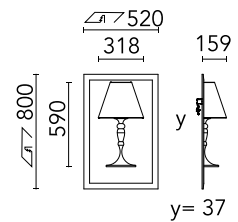

Recessed luminaire with direct connection to mains.

Are you a professional and your project needs consulting and support?

[BOOK AN APPOINTMENT](#)