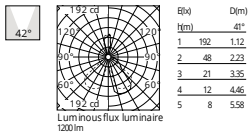

Physical

Colour	Raw
Trim	No
Orientation	Fixed
Net weight (kg)	11
IP internal	20
IP external	20

Download

[Mounting instructions](#)  PDF

Photometric Files

[LDT / IES](#)  LDT

Technical Drawings

[3D](#)  ZIP

	IP	IP
	20	20

Schematic light drawing

Photometric

Lighting type	Indirect
Light distribution	Symmetric

Electrical

Emergency type	No
----------------	----

Notes

Excluded light source. To be ordered separately.