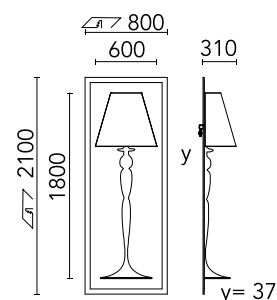

Physical

Colour	Raw
Trim	No
Orientation	Fixed
Net weight (kg)	11
IP internal	20
IP external	20

Download

[Mounting instructions](#)  PDF

Photometric Files

[LDT / IES](#)  LDT

Technical Drawings

[3D](#)  ZIP

	IP	IP
	20	20

Schematic light drawing

Photometric

Lighting type	Indirect
Light distribution	Symmetric

Electrical

Emergency type	No
----------------	----

Notes

Excluded light source. To be ordered separately.

Physical

Colour	Raw
Trim	No
Orientation	Fixed
Net weight (kg)	28
IP internal	20
IP external	20

Download

[Mounting instructions](#) PDF

Photometric Files

[LDT / IES](#) LDT

Technical Drawings

[3D](#) ZIP