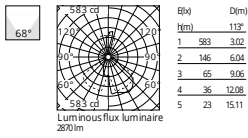

Physical

Colour	Raw
Trim	No
Orientation	Fixed
Net weight (kg)	28
IP internal	20
IP external	20

Download

[Mounting instructions](#) PDF

Photometric Files

[LDT / IES](#) LDT

Technical Drawings

[3D](#) ZIP

	IP	IP
	20	20

Schematic light drawing

Photometric

Lighting type Indirect

Light distribution Symmetric

Electrical

Emergency type No

Notes