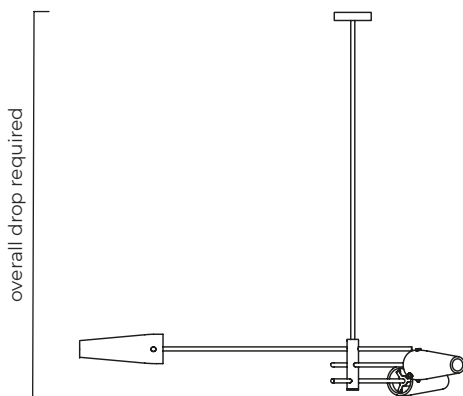

dark bronze with smoked glass shades
AXIPESBZSC

SUSPENSION

drop rod with ceiling box

please specify the required overall drop from the ceiling to the bottom of the fitting

BULBS

240v - 3 x E14, 25w max (or 4.5w LED 2700k)

120v - 3 x E12, 25w max (or 4.5w LED 2700k)
(no bulbs supplied)

WEIGHT

9kg (19.8lbs)

CERTIFICATION

E492308

mounting plate dimensions

AXIS 6 PENDANT

Inspired by antique streetlamps and made from satin brass, bronzed brass, and conical smoked glass shades. It can be mounted close to the ceiling or suspended from a drop rod.

FINISH

satin brass with smoked glass shades
AXIPELSBSC

dark bronze with smoked glass shades
AXIPELBZSC

SUSPENSION

drop rod with ceiling box

please specify the required overall drop from the ceiling to the bottom of the fitting

BULBS

240v - 6 x E14, 25w max (or 4.5w LED 2700k)
120v - 6 x E12, 25w max (or 4.5w LED 2700k)
(no bulbs supplied)

WEIGHT

15kg (33.1lbs)

CERTIFICATION

E492308

mounting plate dimensions