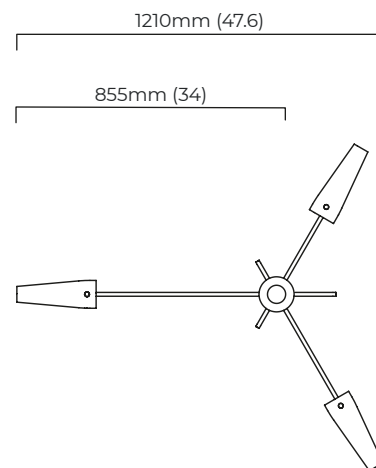

AXIS 3 PENDANT

Inspired by antique streetlamps and made from satin brass, bronzed brass, and conical smoked glass shades. It can be mounted close to the ceiling or suspended from a drop rod.

FINISH

satin brass with smoked glass shades
AXIPESBSC

dark bronze with smoked glass shades
AXIPESBZSC

SUSPENSION

drop rod with ceiling box

please specify the required overall drop from the ceiling to the bottom of the fitting

BULBS

240v - 3 x E14, 25w max (or 4.5w LED 2700k)

120v - 3 x E12, 25w max (or 4.5w LED 2700k)
(no bulbs supplied)

WEIGHT

9kg (19.8lbs)

CERTIFICATION

E492308

mounting plate dimensions

AXIS 6 PENDANT

Inspired by antique streetlamps and made from satin brass, bronzed brass, and conical smoked glass shades. It can be mounted close to the ceiling or suspended from a drop rod.

BULBS

240v - 6 x E14, 25w max (or 4.5w LED 2700k)
120v - 6 x E12, 25w max (or 4.5w LED 2700k)
(no bulbs supplied)

WEIGHT

15kg (33.1lbs)

CERTIFICATION

E492308

mounting plate dimensions