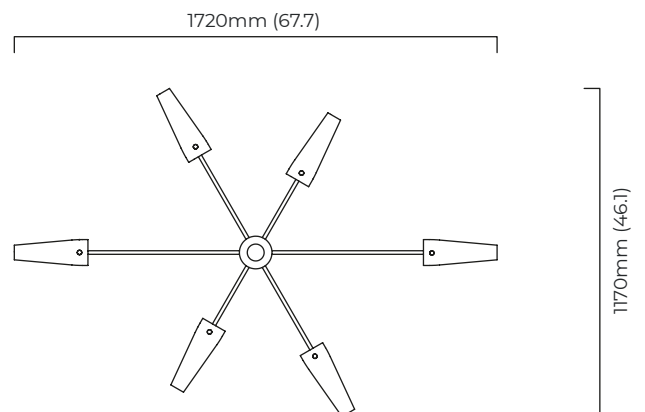

dark bronze with smoked glass shades
AXIPESBZSC

SUSPENSION

drop rod with ceiling box

please specify the required overall drop from the ceiling to the bottom of the fitting

BULBS

240v - 3 x E14, 25w max (or 4.5w LED 2700k)

120v - 3 x E12, 25w max (or 4.5w LED 2700k)
(no bulbs supplied)

WEIGHT

9kg (19.8lbs)

CERTIFICATION

E492308

mounting plate dimensions

AXIS 6 PENDANT

Inspired by antique streetlamps and made from satin brass, bronzed brass, and conical smoked glass shades. It can be mounted close to the ceiling or suspended from a drop rod.

FINISH

satin brass with smoked glass shades
AXIPELSBSC

dark bronze with smoked glass shades
AXIPELBZSC

SUSPENSION

drop rod with ceiling box

please specify the required overall drop from the ceiling to the bottom of the fitting

BULBS

240v - 6 x E14, 25w max (or 4.5w LED 2700k)
120v - 6 x E12, 25w max (or 4.5w LED 2700k)
(no bulbs supplied)

WEIGHT

15kg (33.1lbs)

CERTIFICATION

E492308

mounting plate dimensions