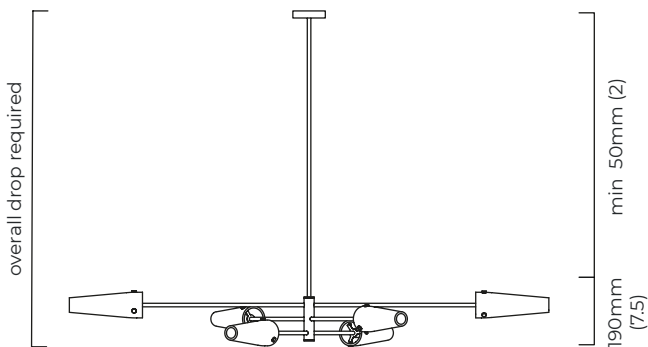

dark bronze with smoked glass shades
AXIPESBZSC

SUSPENSION

drop rod with ceiling box

please specify the required overall drop from the ceiling to the bottom of the fitting

BULBS

240v - 3 x E14, 25w max (or 4.5w LED 2700k)

120v - 3 x E12, 25w max (or 4.5w LED 2700k)
(no bulbs supplied)

WEIGHT

9kg (19.8lbs)

CERTIFICATION

E492308

mounting plate dimensions

AXIS 6 PENDANT

Inspired by antique streetlamps and made from satin brass, bronzed brass, and conical smoked glass shades. It can be mounted close to the ceiling or suspended from a drop rod.

FINISH

satin brass with smoked glass shades
AXIPELSBSC

dark bronze with smoked glass shades
AXIPELBZSC

SUSPENSION

drop rod with ceiling box

please specify the required overall drop from the ceiling to the bottom of the fitting

BULBS

240v - 6 x E14, 25w max (or 4.5w LED 2700k)
120v - 6 x E12, 25w max (or 4.5w LED 2700k)
(no bulbs supplied)

WEIGHT

15kg (33.1lbs)

CERTIFICATION

E492308

mounting plate dimensions