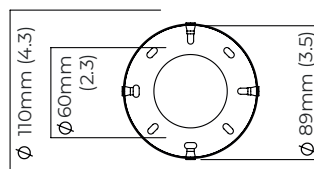

dark bronze with smoked glass shades
AXIPESBZSC

SUSPENSION

drop rod with ceiling box

please specify the required overall drop from the ceiling to the bottom of the fitting

BULBS

240v - 3 x E14, 25w max (or 4.5w LED 2700k)

120v - 3 x E12, 25w max (or 4.5w LED 2700k)
(no bulbs supplied)

WEIGHT

9kg (19.8lbs)

CERTIFICATION

E492308

mounting plate dimensions

AXIS 6 PENDANT

Inspired by antique streetlamps and made from satin brass, bronzed brass, and conical smoked glass shades. It can be mounted close to the ceiling or suspended from a drop rod.

BULBS

240v - 6 x E14, 25w max (or 4.5w LED 2700k)
120v - 6 x E12, 25w max (or 4.5w LED 2700k)
(no bulbs supplied)

WEIGHT

15kg (33.1lbs)

CERTIFICATION

E492308

mounting plate dimensions