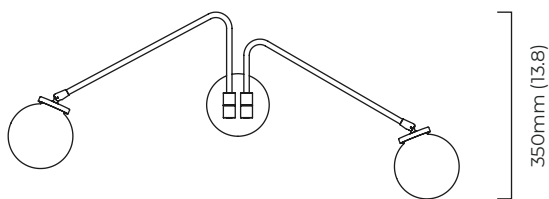

ARRAY TWIN OPAL WALL

Both modern and retro, the Array twin wall light is made from brass which is bronzed and hand waxed. The sculptural arms can be rotated to achieve the perfect composition.

FINISH

bronze with satin brass details and opal glass shade
ARRWA2BZGO

BULBS

240v - 2 x G9, 25w max halogen (or 2.3w LED 2700k)
120v - 2 x G9, 25w max halogen (or 2.3w LED 2700k)
(no bulbs supplied)

WEIGHT

3kg (6.6lbs)

CERTIFICATION