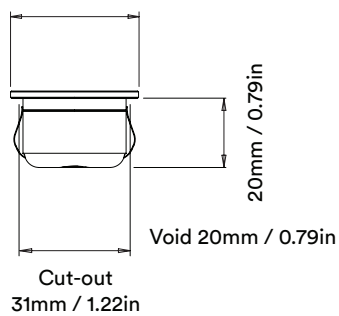

erluna

alta zero  
origin

circular product

Bezel - 36mm / 1.42in  
Aperture - 18.6mm / 0.73in

When an old Orluna light comes to the end of its life, or is faulty, instead of throwing it away, we kindly ask you to return it to us.