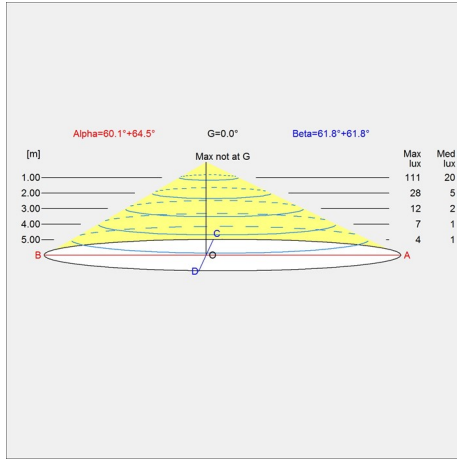

Weight

Min: 0.835 kg Max: 1.061 kg

Finish

Aubergine, Black, Dark green, Dark grey, Dusty blue, Electric orange, Light grey, Midnight blue, Pale petroleum, Rusty red, Soft lemon, Stainless steel polished, Warm grey, Warm sand, White, Yellow ochre

Light distribution diagrams

Cartesian

Isolux

Polar