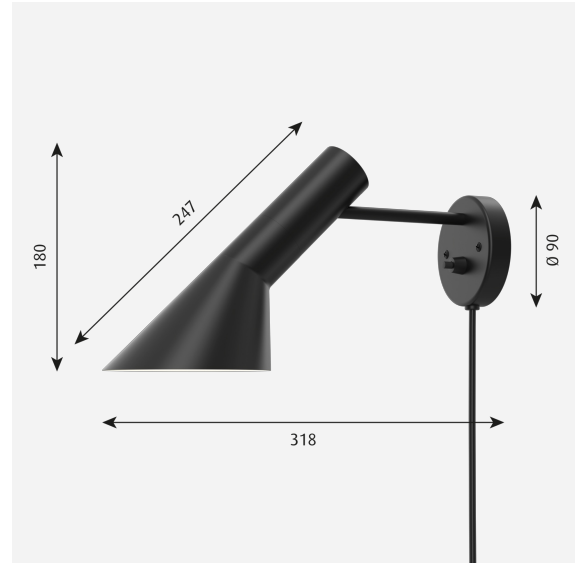

Product info

Environmental Product Specification

This product is compliant with the requirements contained in the European Directives, RoHS Directive 2011/65 and 2015/863. This product is designed so that 100% of the product can be disassembled and reused.

Information

The white version is supplied with a white cable. The other versions are supplied with a black cable.

Mounting

Mounting with cord and plug or for hardwiring. With cord: Cord with plug. Cord length: 2.4m. Light control: On/off switch on wall box. Without cord for hardwiring: Wall bracket for mounting on wall. Light control: Two options. Either with on/off switch on wall box or without switch on wall box with turn on/off at main switch

Finish

White, Black, Pale Petroleum, Warm Sand, Soft Lemon, Electric Orange, Dusty Blue, Warm Grey. 湿漆。经过抛光处理的不锈钢。

Materials

Shade: Spun steel or stainless steel. Wall box: Spun steel or deep drawn stainless steel. Arm: Steel or stainless steel.

Sizes and weights

Width x Height x Length (mm) | 145 x 180 x 318 Max 1.1 kg

Class

Ingress protection IP20. With cord and plug: Electric shock protection II. For hardwiring: Electric shock protection I.

Light source

1x20W E14

Information

The white version is supplied with a white cable. The other versions are supplied with a black cable.

Related products