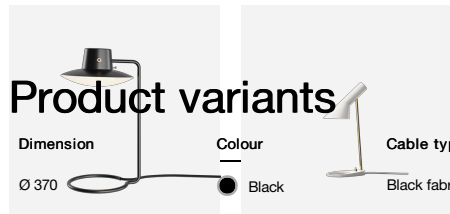

## Related products

AJ Table

AJ Floor

AJ Wall

AJ 50 Wall

AJ Mini Table

AJ Garden Bollard

## Product variants

Dimension	Colour	Cable type	Light source	Lumen	Lighting control
Ø 370	<input checked="" type="radio"/> Black	Black fabric cord	LED 2700K 16W	1100	Dali
Ø 500	<input type="radio"/> White	White fabric cord	LED 2700K 30W	1125	Phase dimming (mains dimm)
AJ Oxford Table Lamp	AJ Mini Anniversary Edition		LED 3000K 16W	1898	
			LED 3000K 30W	1955	
				2242	
				2309	
				930	
				951	