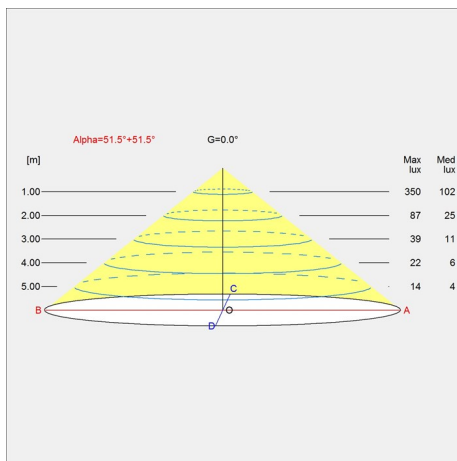

Design

Arne Jacobsen

Weight

Min: 1.907 kg Max: 5.813 kg

Dimensions

Ø 370, Ø 500

Finish

Black, White

Light distribution diagrams

Cartesian