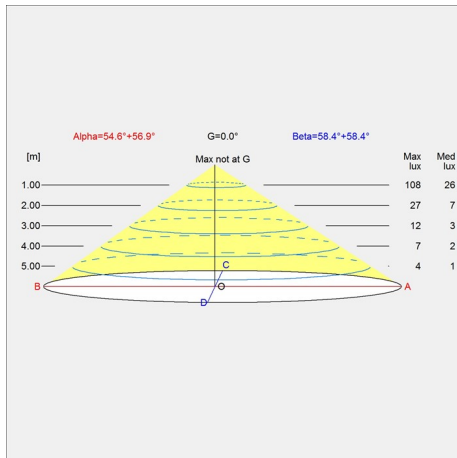

Design

Arne Jacobsen

Weight

Min: 1.224 kg Max: 1.41 kg

Finish

Aubergine, Black, Dark green, Dark grey, Dusty blue, Electric orange, Light grey, Midnight blue, Pale petroleum, Rusty red, Soft lemon, Stainless steel polished, Warm grey, Warm sand, White, Yellow ochre

Light distribution diagrams

Cartesian

Isolux

Polar