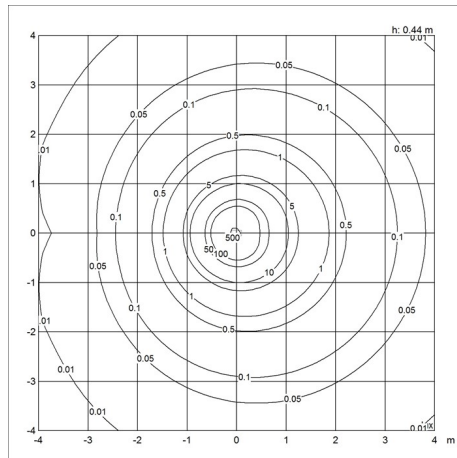

Sizes and weights

Width x Height x Length (mm) | 113 x 433 x 183 Max 1.4 kg

Class

Ingress protection IP20. Electric shock protection II.

Light source

1x20W E14

Information

The white version is supplied with a white cable. The other versions are supplied with a black cable.

Design

Arne Jacobsen

Weight

Min: 1.224 kg Max: 1.41 kg

Finish

Aubergine, Black, Dark green, Dark grey, Dusty blue, Electric orange, Light grey, Midnight blue, Pale petroleum, Rusty red, Soft lemon, Stainless steel polished, Warm grey, Warm sand, White, Yellow ochre

Light distribution diagrams

Cartesian

Isolux

Polar