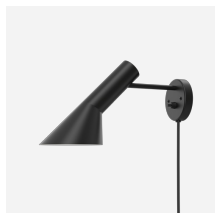

Product info

Information

Please note that the brass surface is untreated. This means that the surface will change over time and develop a patina.

Mounting

Cord: 2,4 m. White fabric with plug. Switch: On the lamp base.

Finish

White wet painted outside and pale rose powder coated inner side. Polished brass, untreated.

Materials

Shade: Spun steel. Injection moulded zinc base. Stem: Polished brass. Switch: Polished brass on lamp base.

Class

Ingress protection IP20. Electric shock protection II.

Information

Please note that the brass surface is untreated. This means that the surface will change over time and develop a patina.

Related products

AJ Wall