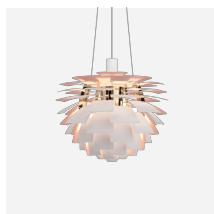

# AJ MINI ANNIVERSARY EDITION

The fixture emits downward directed light. The angle of the shade can be adjusted to optimize light distribution. The shade is painted pale rose on the inside to ensure a soft comfortable light.

### Materials

Shade: Spun steel. Injection moulded zinc base. Stem: Polished brass. Switch: Polished brass on lamp base.

## Related products

AJ Floor

AJ Wall

AJ 50 Wall

AJ Table

AJ Mini Table

AJ Royal

AJ Garden Bollard

AJ Oxford Table Lamp

PH Artichoke Anniversary Edition

PH 5 Anniversary Edition