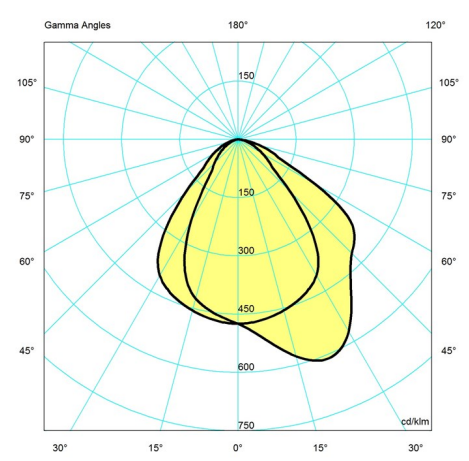

Polar

Spare parts & accessories