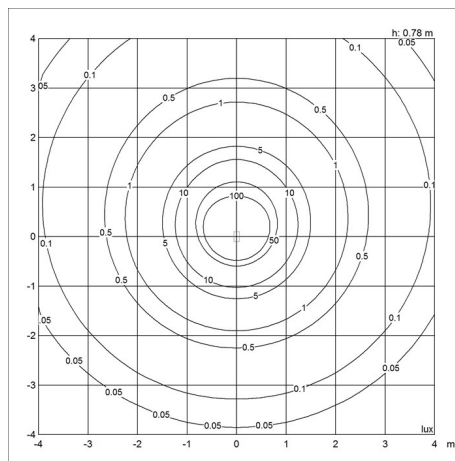

Design

Arne Jacobsen

Weight

Min: 2.05 kg Max: 4.28 kg

Dimensions

LONG, SHORT

Finish

Black texture

Light distribution diagrams

Cartesian

Isolux

Polar

Spare parts & accessories