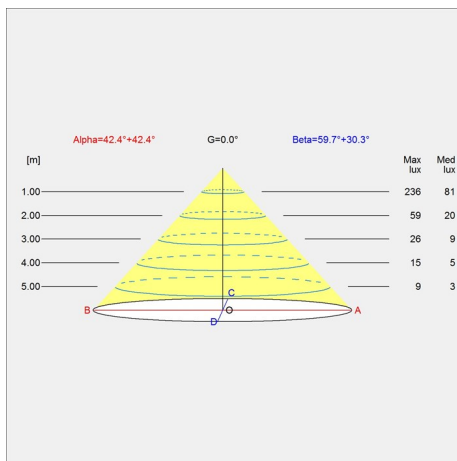

Design

Arne Jacobsen

Weight

Min: 2.05 kg Max: 4.28 kg

Dimensions

LONG, SHORT

Finish

Black texture

Light distribution diagrams

Cartesian