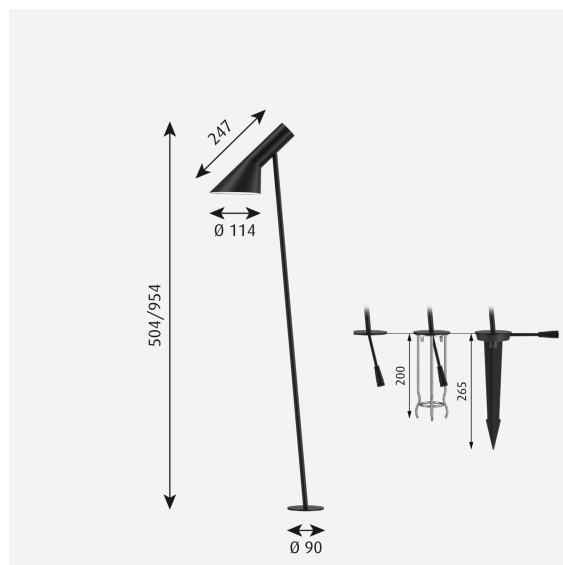

Finish

Outside: Black, textured surface, powder coated. Inside: White, wet paint.

Materials

Head: Cast aluminium. Stem and base plate: Stainless steel. Spike: Cast aluminium with ABS housing. Anchor: Steel. Diffuser: Injection molded opal PC.

Sizes and weights

Width x Height x Length (mm) | 90 x 954 x 90 Max 4.3 kg | 90 x 504 x 90 Max 3.5 kg

Class

Ingress protection: IP 65. Electric shock protection III. IK06

Light source

LED 2700K 6.5W
Lumen: 454

Information

The adapter is positioned externally from the fixture and can run up to 6 bollards. Maximum distance to last bollard is 30m.

Spike: Plug and play. Let the enclosed cables run over the ground. Uses standard cables and connectors which are supplied.

Anchor/Base: Requires certified electrician. Use installation tube for inground installation, with enclosed cables running inside, for legal fixed installation.

LED replacement kit available. Replacement of the built-in LED requires a certified electrician.