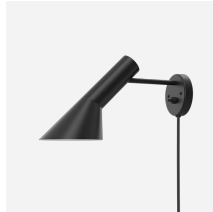

Product info

Information

The white version is supplied with a white cable. The other versions are supplied with a black cable.

Mounting

Cable type: Plastic cord with plug. Cable length: 2.4m. Light control: On/Off switch on cord.

Finish

White, Black, Pale Petroleum, Warm Sand, Soft Lemon, Electric Orange, Dusty Blue, Warm Grey, 湿漆。经过抛光处理的不锈钢。

Materials

Shade: Spun steel or stainless steel. Base: Die cast zinc or stainless steel. Stem: Steel or stainless steel.

Class

Ingress protection IP20. Electric shock protection II.

Light source

1x20W E27-
Max. diameter: 55 mm

Information

The white version is supplied with a white cable. The other versions are supplied with a black cable.

Related products

AJ Wall