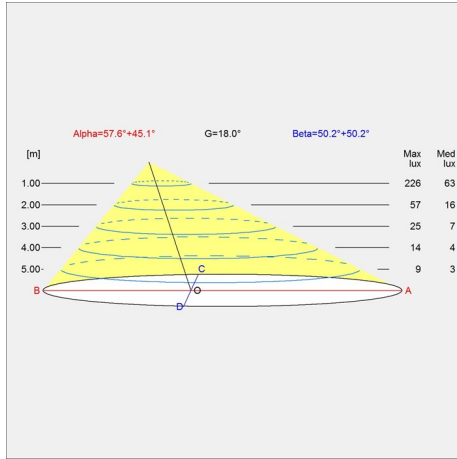

Light distribution diagrams

Cartesian