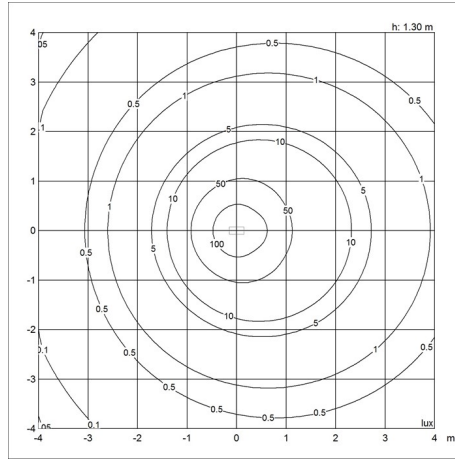

Light distribution diagrams

Isolux

Spare parts & accessories

Product	Variant number
Foot switch On/Off black	5717000000
Foot switch On/Off white	5717000013