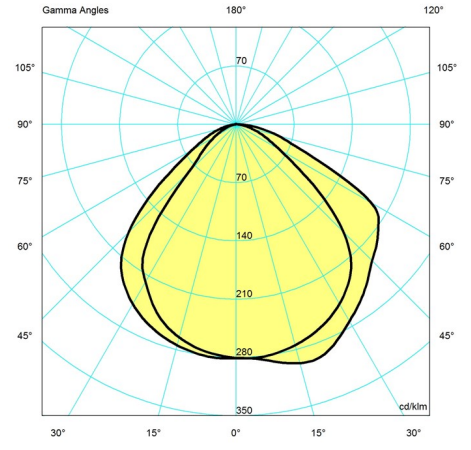

Light distribution diagrams

Cartesian

Isolux

Polar

Spare parts & accessories

Product	Variant number
Foot switch On/Off black	5717000000
Foot switch On/Off white	5717000013