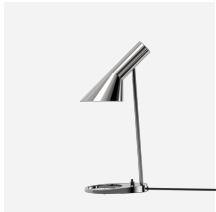

AJ FLOOR

The floor lamp emits downward directed light. The angle of the shade can be adjusted to optimize light distribution. The shade is painted white on the inside to ensure a soft comfortable light.

Finish

White, Black, Pale Petroleum, Warm Sand, Soft Lemon, Electric Orange, Dusty Blue, Warm Grey, 湿漆。经过抛光处理的不锈钢。

Materials

Shade: Spun steel or stainless steel. Base: Die cast zinc or stainless steel. Stem: Steel or stainless steel.

Related products

AJ Table

AJ Wall

AJ 50 Wall

AJ Mini Table

AJ Royal

AJ Garden Bollard

AJ Oxford Table Lamp

Product description

Terse and iconic design
A semi-conical fixture head.
An arm fixed to a round mounting box holds the fixture head.
Fixture head pivots to direct light as needed.
Different colour variants.
Is a member of a product family for both outdoor and indoor