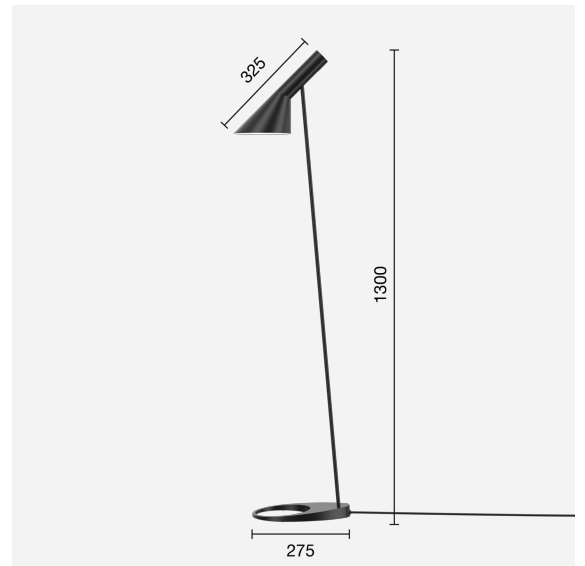

AJ FLOOR

The floor lamp emits downward directed light. The angle of the shade can be adjusted to optimize light distribution. The shade is painted white on the inside to ensure a soft comfortable light.

Class

Ingress protection IP20. Electric shock protection II.

Light source

1x20W E27-
Max. diameter: 55 mm

Information

The white version is supplied with a white cable. The other versions are supplied with a black cable.

Product description

Terse and iconic design
A semi-conical fixture head.
An arm fixed to a round mounting box holds the fixture head.
Fixture head pivots to direct light as needed.
Different colour variants.
Is a member of a product family for both outdoor and indoor