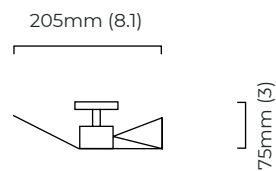

satin brass
ABSWAOSB

satin nickel
ABSWAOSN

BULBS

240v - 1 x G9, 25w max halogen (or 2.3w LED 2700k)
120v - 1 x G9, 25w max halogen (or 2.3w LED 2700k)
(no bulbs supplied)

WEIGHT

1kg (2.2lbs)

CERTIFICATION

mounting plate dimensions