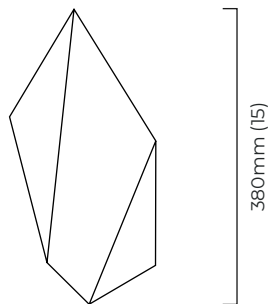

ABSTRACT WALL

Designed to catch the light, this abstract leaf wall light is hand sateened and can be adjusted from its rotating arm. Placed in compositions it casts an ambient light onto the wall.

FINISH

satin brass
ABSWAOSB

satin nickel
ABSWAOSN

BULBS

240v - 1 x G9, 25w max halogen (or 2.3w LED 2700k)
120v - 1 x G9, 25w max halogen (or 2.3w LED 2700k)
(no bulbs supplied)

WEIGHT

1kg (2.2lbs)

CERTIFICATION

mounting plate dimensions