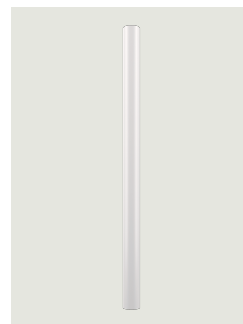

A-Tube,
Design by Studio Italia Design

Model A-Tube mini

A simple form that delivers the light to wherever it's needed, enhancing the space. Tubular and slim, A-Tube is a versatile lamp, available in different sizes and finishes, that can be fixed directly to the ceiling, suspended singularly, or used in cluster compositions to create impactful lighting effects.

A-Tube mini	Light source	Structure: Metal	Code
	GU10 Par 16 1 x max 40 W eco	<input type="radio"/> Matte White – 9010	09631 1000
	or	<input type="radio"/> Matte Black – 9005	09631 2000
	GU10 Par 16 LED 1 x 10 W	<input type="radio"/> Coppery Bronze	09631 3500
	W / L max 9 cm W / L max 3.54"		

GU10 Par 16 LED
1 x 10 W

W / L max 9 cm
W / L max 3.54"

Options of A-Tube

A-Tube small

A-Tube medium

A-Tube large

A-Tube,
Design by Studio Italia Design

Model A-Tube small

A simple form that delivers the light to wherever it's needed, enhancing the space. Tubular and slim, A-Tube is a versatile lamp, available in different sizes and finishes, that can be fixed directly to the ceiling, suspended singularly, or used in cluster compositions to create impactful lighting effects.