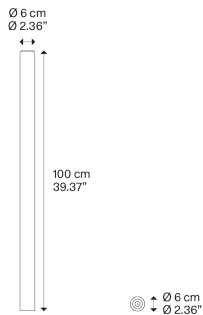

A-Tube medium

Light source

GU10 Par 16
1 x max 40 W eco

or

GU10 Par 16 LED
1 x 10 W

W / L max 9 cm
W / L max 3.54"

Bulb not included

Structure: Metal

W / L max 9 cm
W / L max 3.54"

Options of A-Tube

A-Tube mini

A-Tube small

A-Tube large

A-Tube,
Design by Studio Italia Design

Model A-Tube large

A simple form that delivers the light to wherever it's needed, enhancing the space. Tubular and slim, A-Tube is a versatile lamp, available in different sizes and finishes, that can be fixed directly to the ceiling, suspended singularly, or used in cluster compositions to create impactful lighting effects.

A-Tube large

Light source

GU10 Par 16
1 x max 40 W eco

or

GU10 Par 16 LED
1 x 10 W

W / L max 9 cm
W / L max 3.54"

Bulb not included

Structure: Metal

W / L max 9 cm
W / L max 3.54"

Options of A-Tube

A-Tube mini

A-Tube small

A-Tube medium