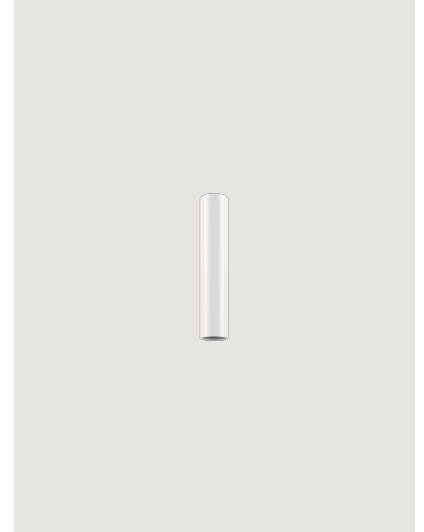

A-Tube,
Design by Studio Italia Design

Model A-Tube mini

A simple form that delivers the light to wherever it's needed, enhancing the space. Tubular and slim, A-Tube is a versatile lamp, available in different sizes and finishes, that can be fixed directly to the ceiling, suspended singularly, or used in cluster compositions to create impactful lighting effects.

A-Tube mini	Light source	Structure: Metal	Code
	GU10 Par 16 1 x max 40 W eco	<input type="radio"/> Matte White – 9010	09631 1000
	or	<input type="radio"/> Matte Black – 9005	09631 2000
	GU10 Par 16 LED 1 x 10 W	<input type="radio"/> Coppery Bronze	09631 3500
	W / L max 9 cm W / L max 3.54"		

GU10 Par 16 LED
1 x 10 W

W / L max 9 cm
W / L max 3.54"

Options of A-Tube

A-Tube small

A-Tube medium

A-Tube large

A-Tube,
Design by Studio Italia Design

Model A-Tube small

A simple form that delivers the light to wherever it's needed, enhancing the space. Tubular and slim, A-Tube is a versatile lamp, available in different sizes and finishes, that can be fixed directly to the ceiling, suspended singularly, or used in cluster compositions to create impactful lighting effects.