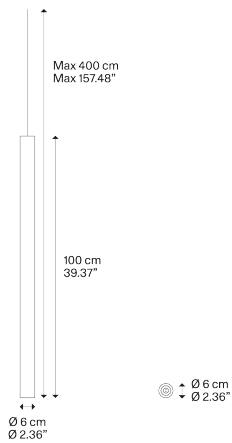

A-Tube medium

Light source

GU10 Par 16
1 x max 40 W eco

or

GU10 Par 16 LED
1 x 10 W

W / L max 8.5 cm
W / L max 3.34"

Bulb not included

Structure: Metal

GU10 Par 16 LED
1 x 10 W

W / L max 8.5 cm
W / L max 3.34"

Options of A-Tube

A-Tube small

A-Tube large

A-Tube,
Design by Studio Italia Design

Model A-Tube large

A simple form that delivers the light to wherever it's needed, enhancing the space. Tubular and slim, A-Tube is a versatile lamp, available in different sizes and finishes, that can be fixed directly to the ceiling, suspended singularly, or used in cluster compositions to create impactful lighting effects.

A-Tube large

Light source

GU10 Par 16
1 x max 40 W eco

or

GU10 Par 16 LED
1 x 10 W

W / L max 8.5 cm
W / L max 3.34"

Bulb not included

Structure: Metal

GU10 Par 16 LED
1 x 10 W

W / L max 8.5 cm
W / L max 3.34"

Options of A-Tube

A-Tube small

A-Tube medium