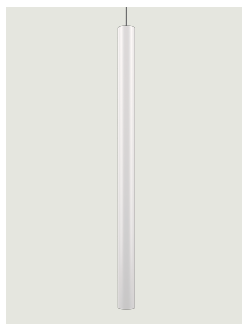

A-Tube, Design by Studio Italia Design

Model A-Tube small

A simple form that delivers the light to wherever it's needed, enhancing the space. Tubular and slim, A-Tube is a versatile lamp, available in different sizes and finishes, that can be fixed directly to the ceiling, suspended singularly, or used in cluster compositions to create impactful lighting effects.

GU10 Par 16 LED
1 x 10 W

W / L max 8.5 cm
W / L max 3.34"

Options of A-Tube

A-Tube medium

A-Tube large

A-Tube,
Design by Studio Italia Design

Model A-Tube medium

A simple form that delivers the light to wherever it's needed, enhancing the space. Tubular and slim, A-Tube is a versatile lamp, available in different sizes and finishes, that can be fixed directly to the ceiling, suspended singularly, or used in cluster compositions to create impactful lighting effects.

GU10 Par 16 LED
1 x 10 W

W / L max 8.5 cm
W / L max 3.34"

Options of A-Tube

A-Tube small

A-Tube large

A-Tube,
Design by Studio Italia Design

Model A-Tube large

A simple form that delivers the light to wherever it's needed, enhancing the space. Tubular and slim, A-Tube is a versatile lamp, available in different sizes and finishes, that can be fixed directly to the ceiling, suspended singularly, or used in cluster compositions to create impactful lighting effects.

A-Tube large

Light source

GU10 Par 16
1 x max 40 W eco

or

GU10 Par 16 LED
1 x 10 W

W / L max 8.5 cm
W / L max 3.34"

Bulb not included

Structure: Metal