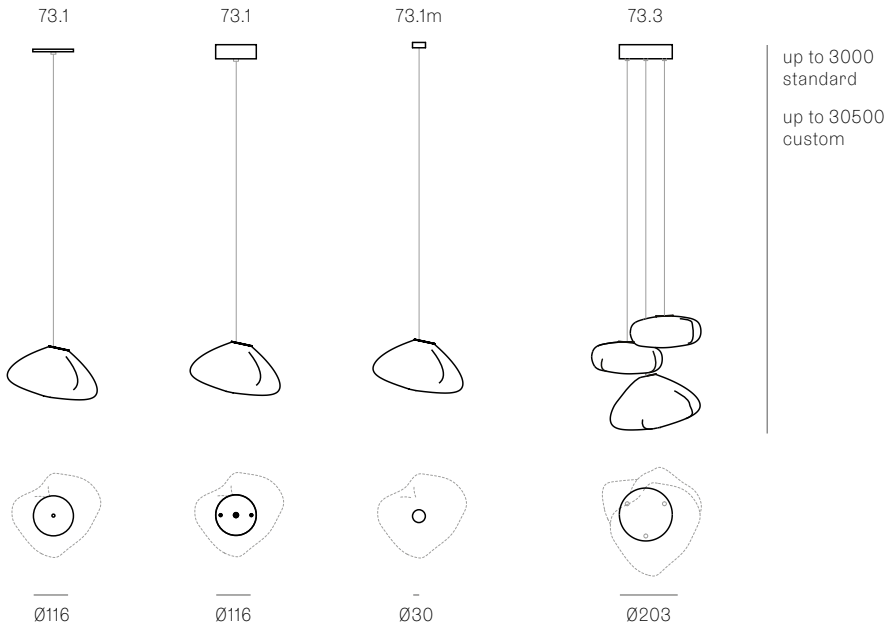

Image shown above 73.20 with round canopy

Series	73
Mounting	Ceiling mounted
Glass Colours	Clear, grey 1, grey 2, grey 3
Lamp	1W LED, 2700K, 100lm (2500K and 3000K options available) 10W Xenon, 2600K, 81lm
Coaxial Length	3000mm standard / up to 30500mm maximum Adjustable length: 73.1 - 73.3 Non-adjustable length: 73.8 - 73.20
Canopy Finishes	73.1 - 73.3: white, black or brushed nickel canopy 73.8 - 73.20: white canopy
Materials	Blown glass, braided metal coaxial cable, electrical components, steel canopy
Power Supply	Integral Remote mounted for 73.1m Bocci recommends remote mounting power supplies for ease of long-term maintenance.
Environment	Indoor, dry location. IP30
Note	Every single Bocci product is handmade. Each one is variously blown, poured, carved, polished, packed and dispatched directly by us. As such, no two products are identical; they are individual, irregular expressions of our research.
Patent #	US D762,323 S EU 002633230-0001 - 0003

Certifications

Weight (kg)

	
Round	Rectangle
<u>73.1</u> 2.7	<u>73.8</u> 32
<u>73.3</u> 8	<u>73.11</u> 40
<u>73.8</u> 33	<u>73.20</u> 68
<u>73.11</u> 43	
<u>73.20</u> 69	
	
Square	
<u>73.20</u> 75	

ADJUSTABLE LENGTH

NON-ADJUSTABLE LENGTH

Best practices for wiring multiple single pendant fixtures with remote mounted power supplies:

- Multiple single pendant fixtures should be wired in parallel. DO NOT wire in series.
- Bocci recommends a home run line for each fixture location to avoid significant voltage drop.
- Calculations for distance to the power supply, or required wire gauge in order to avoid voltage drop, are the responsibility of the installing party.

All dimensions are in millimeters (mm) unless otherwise specified.