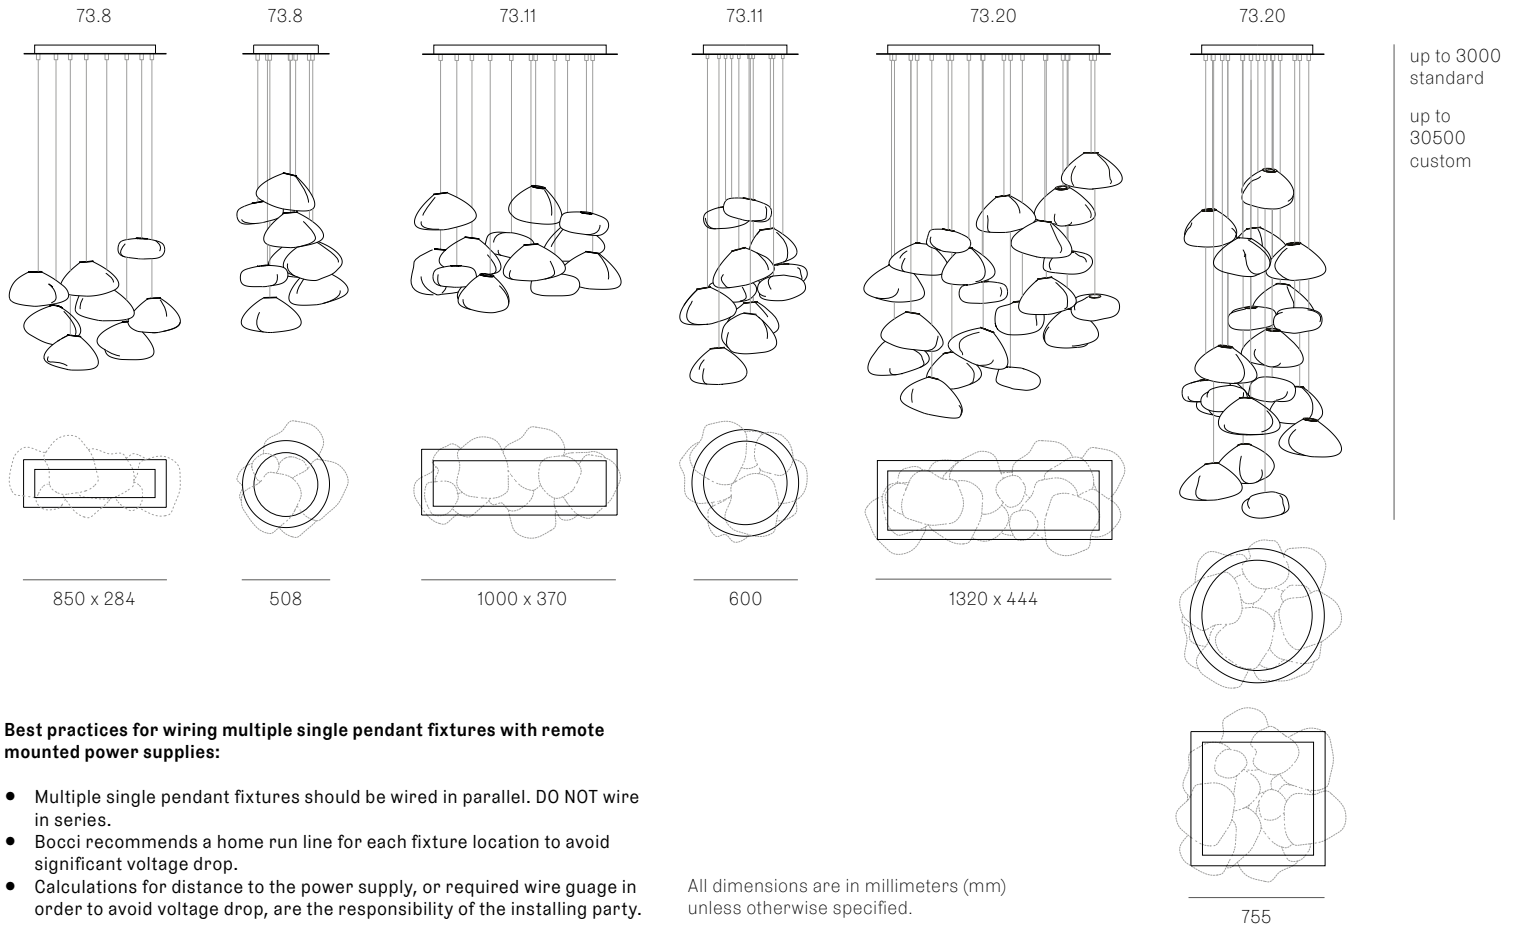

Image shown above 73.20 with round canopy

Series	73
Mounting	Ceiling mounted
Glass Colours	Clear, grey 1, grey 2, grey 3
Lamp	1W LED, 2700K, 100lm (2500K and 3000K options available) 10W Xenon, 2600K, 81lm
Coaxial Length	3000mm standard / up to 30500mm maximum Adjustable length: 73.1 - 73.3 Non-adjustable length: 73.8 - 73.20
Canopy Finishes	73.1 - 73.3: white, black or brushed nickel canopy 73.8 - 73.20: white canopy
Materials	Blown glass, braided metal coaxial cable, electrical components, steel canopy
Power Supply	Integral Remote mounted for 73.1m Bocci recommends remote mounting power supplies for ease of long-term maintenance.
Environment	Indoor, dry location. IP30
Note	Every single Bocci product is handmade. Each one is variously blown, poured, carved, polished, packed and dispatched directly by us. As such, no two products are identical; they are individual, irregular expressions of our research.
Patent #	US D762,323 S EU 002633230-0001 - 0003

Certifications

Weight (kg)

	
Round	Rectangle
<u>73.1</u> 2.7	<u>73.8</u> 32
<u>73.3</u> 8	<u>73.11</u> 40
<u>73.8</u> 33	<u>73.20</u> 68
<u>73.11</u> 43	
<u>73.20</u> 69	
	
Square	
<u>73.20</u> 75	

ADJUSTABLE LENGTH

NON-ADJUSTABLE LENGTH

Best practices for wiring multiple single pendant fixtures with remote mounted power supplies:

- Multiple single pendant fixtures should be wired in parallel. DO NOT wire in series.
- Bocci recommends a home run line for each fixture location to avoid significant voltage drop.
- Calculations for distance to the power supply, or required wire gauge in order to avoid voltage drop, are the responsibility of the installing party.

All dimensions are in millimeters (mm) unless otherwise specified.