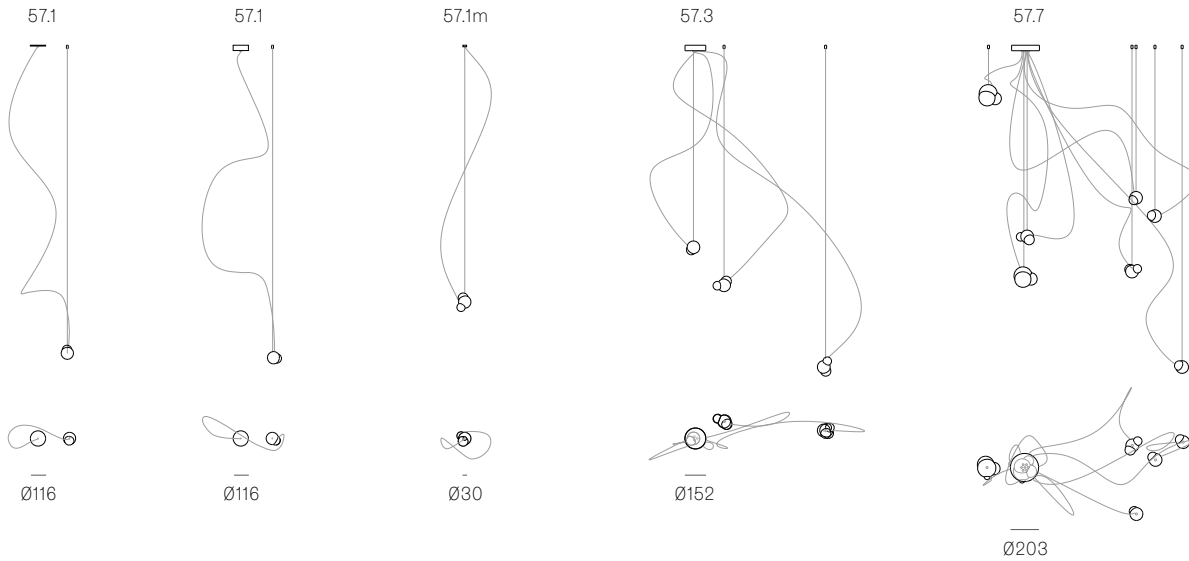

Image shown above 57.37 with round canopy

100 - 150mm

Series	57
Mounting	Ceiling mounted
Glass Colours	Grey, white opaline, light mirror, dark mirror
Lamp	1W LED, 2700K, 100lm (2500K and 3000K options available)
Sculptural Cable	3000mm standard / up to 30500mm maximum Adjustable length: 57.1 - 57.7 Non-adjustable Length: 57.13 - 57.61
Cable Finishes	Black or nickel
Canopy Finishes	57.1 - 57.7: white, black or brushed nickel canopy 57.13 - 57.61: white canopy
Materials	Blown and dipped glass cast borosilicate glass cap, bbraided metal cable, electrical components, steel canopy
Power Supply	Integral Remote mounted for 57.1m Bocci recommends remote mounting power supplies for ease of long-term maintenance.
Environment	Indoor, dry location. IP30
Note	Pendant anchor kit included.

Patent #
US D796732
EU 002268581-0001 to 0006

Certifications

Weight (kg)

Round

57.1	1.7
57.3	5
57.7	11
57.13	23.9
57.19	35
57.37	65
57.61	110

Best practices for wiring multiple single pendant fixtures with remote mounted power supplies:

- Multiple single pendant fixtures should be wired in parallel, DO NOT wire in series.
- Bocci recommends a home run line for each fixture location to avoid significant voltage drop.
- Calculations for distance to the power supply, or required wire gauge in order to avoid voltage drop, are the responsibility of the installing party.

ADJUSTABLE LENGTH

up to 3000
standard
up to 30500
custom

NON-ADJUSTABLE LENGTH

up to 3000
standard
up to 30500
custom

All dimensions are in millimeters (mm)
unless otherwise specified.