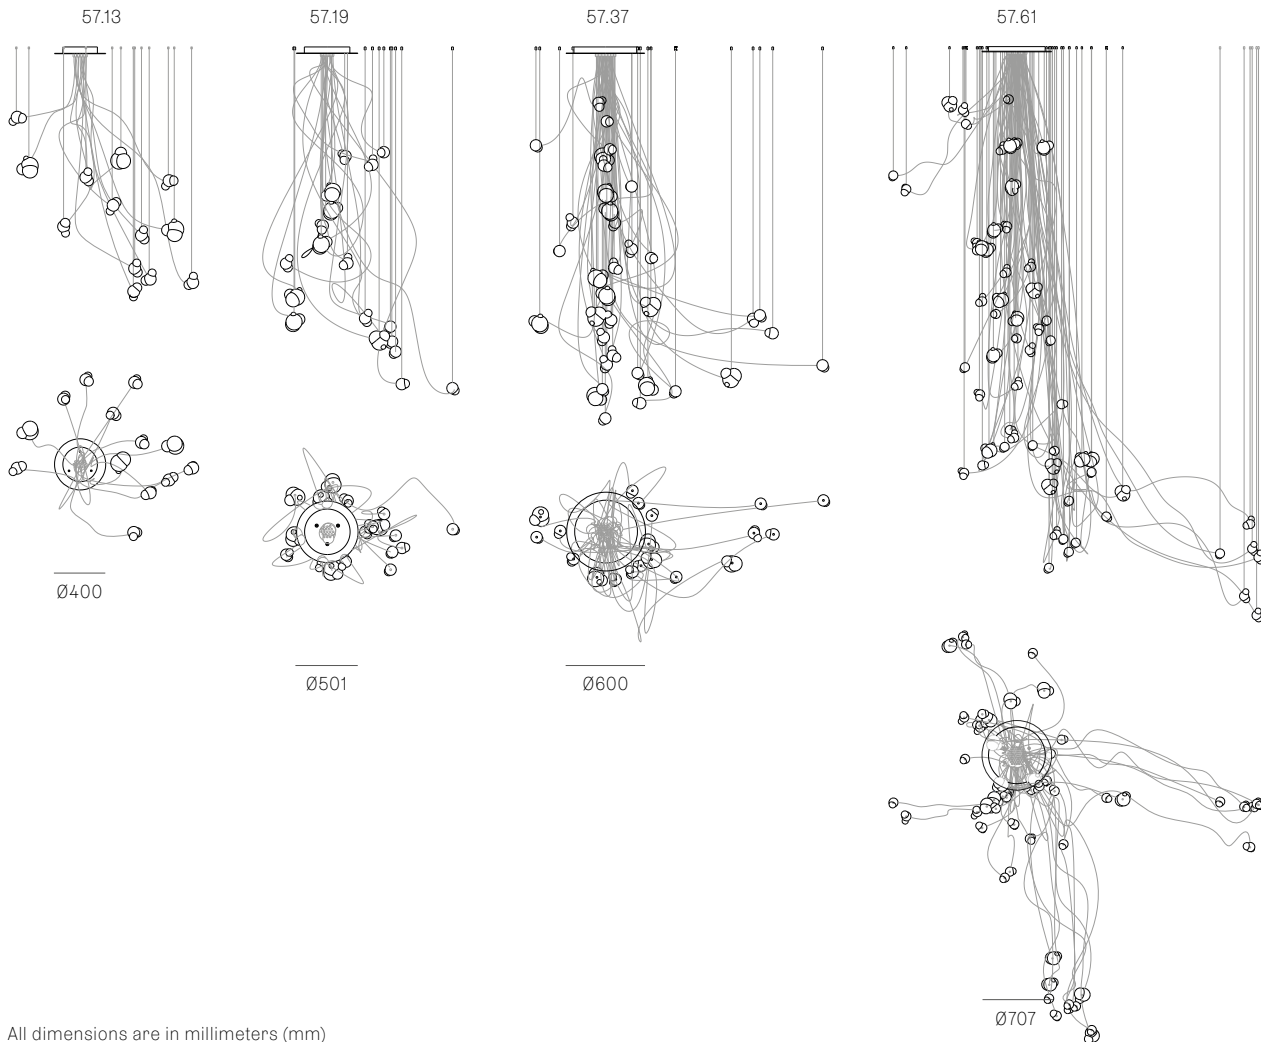

Image shown above 57.37 with round canopy

100 - 150mm

Series	57
Mounting	Ceiling mounted
Glass Colours	Grey, white opaline, light mirror, dark mirror
Lamp	1W LED, 2700K, 100lm (2500K and 3000K options available)
Sculptural Cable	3000mm standard / up to 30500mm maximum Adjustable length: 57.1 - 57.7 Non-adjustable Length: 57.13 - 57.61
Cable Finishes	Black or nickel
Canopy Finishes	57.1 - 57.7: white, black or brushed nickel canopy 57.13 - 57.61: white canopy
Materials	Blown and dipped glass cast borosilicate glass cap, bbraided metal cable, electrical components, steel canopy
Power Supply	Integral Remote mounted for 57.1m Bocci recommends remote mounting power supplies for ease of long-term maintenance.
Environment	Indoor, dry location. IP30
Note	Pendant anchor kit included.

Patent #
US D796732
EU 002268581-0001 to 0006

Certifications

Weight (kg)

Round

57.1	1.7
57.3	5
57.7	11
57.13	23.9
57.19	35
57.37	65
57.61	110

Best practices for wiring multiple single pendant fixtures with remote mounted power supplies:

- Multiple single pendant fixtures should be wired in parallel, DO NOT wire in series.
- Bocci recommends a home run line for each fixture location to avoid significant voltage drop.
- Calculations for distance to the power supply, or required wire gauge in order to avoid voltage drop, are the responsibility of the installing party.

ADJUSTABLE LENGTH

up to 3000
standard
up to 30500
custom

NON-ADJUSTABLE LENGTH

up to 3000
standard
up to 30500
custom

All dimensions are in millimeters (mm)
unless otherwise specified.