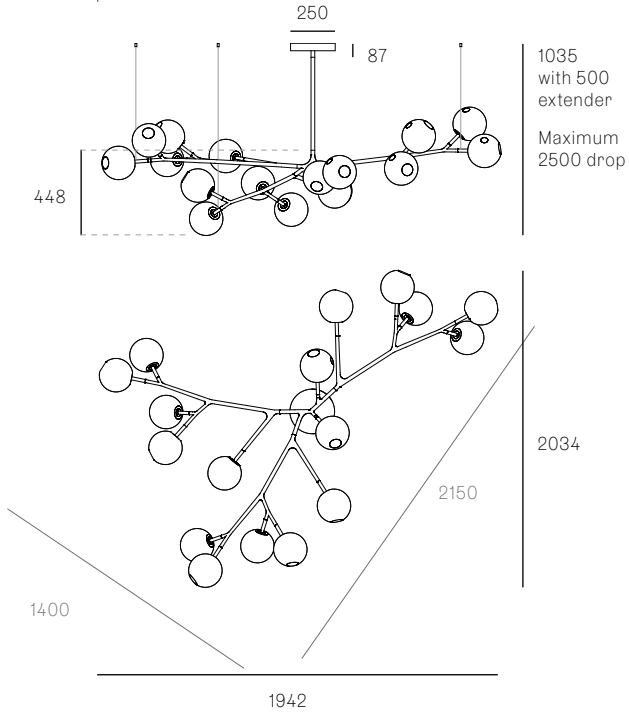

± Ø165mm

Image shown above 28.9a.2, 500mm extender, with pendant anchor kit

Mounting	Ceiling mounted
Glass Colours	Clear, various colours
Lamp	1W LED, 2700K, 100lm (2500K and 3000K options available)
Extenders	Available in 150mm, 250mm, 500mm, 1200mm, 750mm (attached with 2 pendants). Up to 2500mm drop
Finish	Black powder coated
Materials	Blown glass, black powder coated stainless steel armature, electrical components, matte black canopy
Power Supply	Integral Bocci recommends remote mounting power supplies for ease of long-term maintenance.
Environment	Indoor, dry location. IP20
Note	Pendant anchor kit included. Every single Bocci product is handmade. They are blown, poured, carved, polished, packed and dispatched directly by us. As such, no two products are identical; they are individual, irregular expressions of our research.
Patent #	CAN 134238 US D687,740 EU 001695834-001 to 004

Weight (kg)	
28.5a.1	9.4
28.8a.1	14.4
28.8a.2	16.1
28.9a.1	16.5
28.9a.2	14.6
28.11a.1	21.7
28.11a.2	20.3
28.13a.1	23.7
28.17a.1	29.5
28.20a.1	35.1
28.23a.1	41.9
28.33a.1	59.1

Certifications

Each product is unique, there may be a variance in the weight up to 10%.

28.11A.1

28.11A.2

All dimensions are in millimeters (mm) unless otherwise specified.

28.13A.1

28.17A.1

All dimensions are in millimeters (mm) unless otherwise specified.

28.20A.1

28.23A.1

All dimensions are in millimeters (mm) unless otherwise specified.

28.33A.1