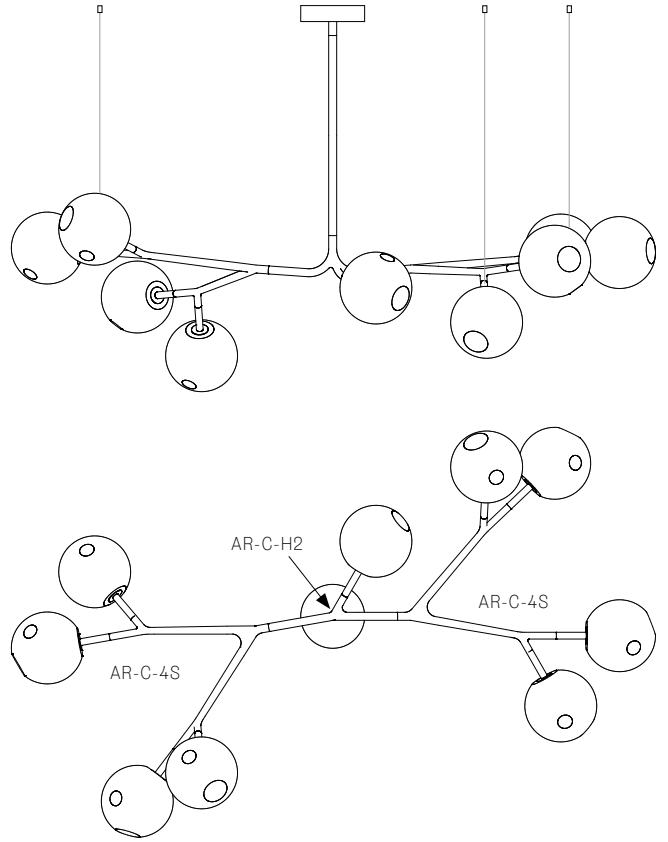

± Ø165mm

Image shown above 28.9a.2, 500mm extender, with pendant anchor kit

Mounting	Ceiling mounted
Glass Colours	Clear, various colours
Lamp	1W LED, 2700K, 100lm (2500K and 3000K options available)
Extenders	Available in 150mm, 250mm, 500mm, 1200mm, 750mm (attached with 2 pendants). Up to 2500mm drop
Finish	Black powder coated
Materials	Blown glass, black powder coated stainless steel armature, electrical components, matte black canopy
Power Supply	Integral Bocci recommends remote mounting power supplies for ease of long-term maintenance.
Environment	Indoor, dry location. IP20
Note	Pendant anchor kit included. Every single Bocci product is handmade. They are blown, poured, carved, polished, packed and dispatched directly by us. As such, no two products are identical; they are individual, irregular expressions of our research.
Patent #	CAN 134238 US D687,740 EU 001695834-001 to 004

28.5A.1

All dimensions are in millimeters (mm) unless otherwise specified.

28.8A.1

28.8A.2

All dimensions are in millimeters (mm) unless otherwise specified.

28.9A.1

28.9A.2

All dimensions are in millimeters (mm) unless otherwise specified.

28.11A.1

28.11A.2

All dimensions are in millimeters (mm) unless otherwise specified.

28.13A.1

28.17A.1

All dimensions are in millimeters (mm) unless otherwise specified.

28.20A.1

28.23A.1

All dimensions are in millimeters (mm) unless otherwise specified.

28.33A.1