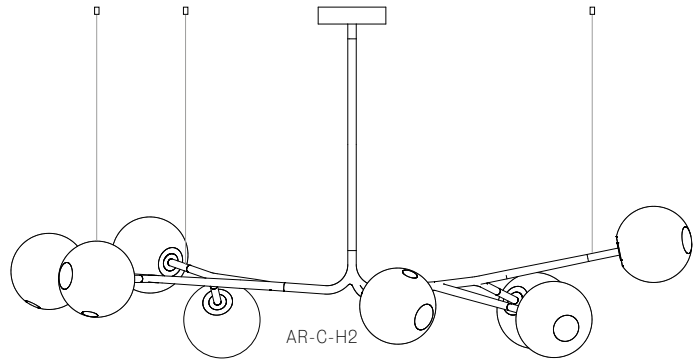

± Ø165mm

Image shown above 28.9a.2, 500mm extender, with pendant anchor kit

Mounting	Ceiling mounted
Glass Colours	Clear, various colours
Lamp	1W LED, 2700K, 100lm (2500K and 3000K options available)
Extenders	Available in 150mm, 250mm, 500mm, 1200mm, 750mm (attached with 2 pendants). Up to 2500mm drop
Finish	Black powder coated
Materials	Blown glass, black powder coated stainless steel armature, electrical components, matte black canopy
Power Supply	Integral Bocci recommends remote mounting power supplies for ease of long-term maintenance.
Environment	Indoor, dry location. IP20
Note	Pendant anchor kit included. Every single Bocci product is handmade. They are blown, poured, carved, polished, packed and dispatched directly by us. As such, no two products are identical; they are individual, irregular expressions of our research.
Patent #	CAN 134238 US D687,740 EU 001695834-001 to 004

Weight (kg)	
28.5a.1	9.4
28.8a.1	14.4
28.8a.2	16.1
28.9a.1	16.5
28.9a.2	14.6
28.11a.1	21.7
28.11a.2	20.3
28.13a.1	23.7
28.17a.1	29.5
28.20a.1	35.1
28.23a.1	41.9
28.33a.1	59.1

Certifications

Each product is unique, there may be a variance in the weight up to 10%.

28.5A.1

All dimensions are in millimeters (mm) unless otherwise specified.

28.8A.1

28.8A.2

All dimensions are in millimeters (mm) unless otherwise specified.

28.9A.1

28.9A.2

All dimensions are in millimeters (mm) unless otherwise specified.

All dimensions are in millimeters (mm) unless otherwise specified.

28.33A.1