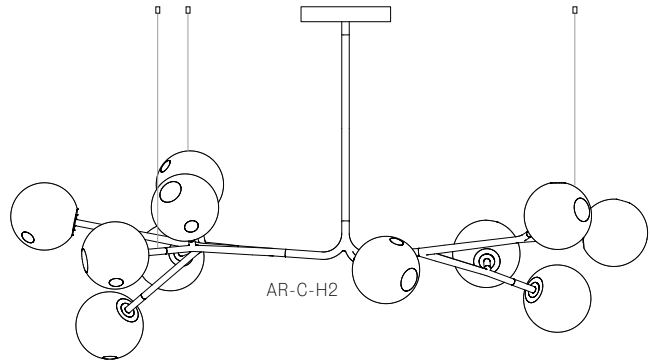

± Ø165mm

Image shown above 28.9a.2, 500mm extender, with pendant anchor kit

Mounting	Ceiling mounted
Glass Colours	Clear, various colours
Lamp	1W LED, 2700K, 100lm (2500K and 3000K options available)
Extenders	Available in 150mm, 250mm, 500mm, 1200mm, 750mm (attached with 2 pendants). Up to 2500mm drop
Finish	Black powder coated
Materials	Blown glass, black powder coated stainless steel armature, electrical components, matte black canopy
Power Supply	Integral Bocci recommends remote mounting power supplies for ease of long-term maintenance.
Environment	Indoor, dry location. IP20
Note	Pendant anchor kit included. Every single Bocci product is handmade. They are blown, poured, carved, polished, packed and dispatched directly by us. As such, no two products are identical; they are individual, irregular expressions of our research.
Patent #	CAN 134238 US D687,740 EU 001695834-001 to 004

28.5A.1

All dimensions are in millimeters (mm) unless otherwise specified.

28.8A.1

28.8A.2

All dimensions are in millimeters (mm) unless otherwise specified.

28.9A.1

28.9A.2

All dimensions are in millimeters (mm) unless otherwise specified.

28.11A.1

28.11A.2

All dimensions are in millimeters (mm) unless otherwise specified.

28.13A.1

28.17A.1

All dimensions are in millimeters (mm) unless otherwise specified.

28.20A.1

28.23A.1

All dimensions are in millimeters (mm) unless otherwise specified.

28.33A.1