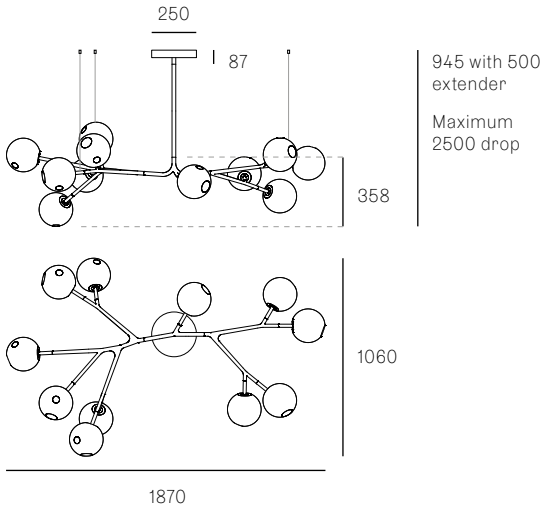

± Ø165mm

Image shown above 28.9a.2, 500mm extender, with pendant anchor kit

Mounting	Ceiling mounted
Glass Colours	Clear, various colours
Lamp	1W LED, 2700K, 100lm (2500K and 3000K options available)
Extenders	Available in 150mm, 250mm, 500mm, 1200mm, 750mm (attached with 2 pendants). Up to 2500mm drop
Finish	Black powder coated
Materials	Blown glass, black powder coated stainless steel armature, electrical components, matte black canopy
Power Supply	Integral Bocci recommends remote mounting power supplies for ease of long-term maintenance.
Environment	Indoor, dry location. IP20
Note	Pendant anchor kit included. Every single Bocci product is handmade. They are blown, poured, carved, polished, packed and dispatched directly by us. As such, no two products are identical; they are individual, irregular expressions of our research.
Patent #	CAN 134238 US D687,740 EU 001695834-001 to 004

28.5A.1

All dimensions are in millimeters (mm) unless otherwise specified.

28.8A.1

28.8A.2

All dimensions are in millimeters (mm) unless otherwise specified.

28.9A.1

28.9A.2

All dimensions are in millimeters (mm) unless otherwise specified.

28.11A.1

28.11A.2

All dimensions are in millimeters (mm) unless otherwise specified.

28.13A.1

28.17A.1

All dimensions are in millimeters (mm) unless otherwise specified.

28.20A.1

28.23A.1

All dimensions are in millimeters (mm) unless otherwise specified.

28.33A.1