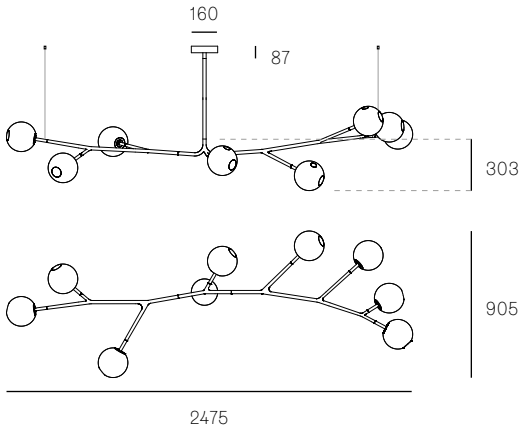

± Ø165mm

Image shown above 28.9a.2, 500mm extender, with pendant anchor kit

Mounting	Ceiling mounted
Glass Colours	Clear, various colours
Lamp	1W LED, 2700K, 100lm (2500K and 3000K options available)
Extenders	Available in 150mm, 250mm, 500mm, 1200mm, 750mm (attached with 2 pendants). Up to 2500mm drop
Finish	Black powder coated
Materials	Blown glass, black powder coated stainless steel armature, electrical components, matte black canopy
Power Supply	Integral Bocci recommends remote mounting power supplies for ease of long-term maintenance.
Environment	Indoor, dry location. IP20
Note	Pendant anchor kit included. Every single Bocci product is handmade. They are blown, poured, carved, polished, packed and dispatched directly by us. As such, no two products are identical; they are individual, irregular expressions of our research.
Patent #	CAN 134238 US D687,740 EU 001695834-001 to 004

28.5A.1

All dimensions are in millimeters (mm) unless otherwise specified.

28.8A.1

28.8A.2

All dimensions are in millimeters (mm) unless otherwise specified.

28.9A.1

28.9A.2

All dimensions are in millimeters (mm) unless otherwise specified.

28.11A.1

28.11A.2

All dimensions are in millimeters (mm) unless otherwise specified.

28.13A.1

28.17A.1

All dimensions are in millimeters (mm) unless otherwise specified.

28.20A.1

28.23A.1

All dimensions are in millimeters (mm) unless otherwise specified.

28.33A.1