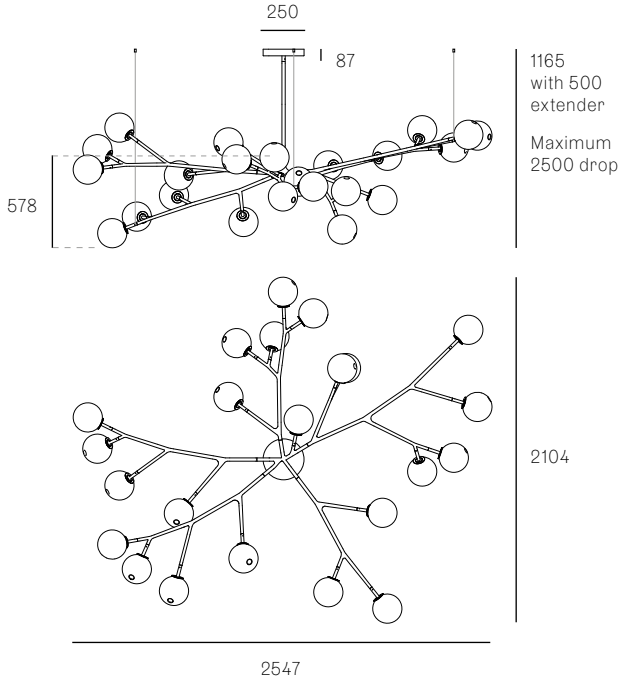

± Ø165mm

Image shown above 28.9a.2, 500mm extender, with pendant anchor kit

Mounting	Ceiling mounted
Glass Colours	Clear, various colours
Lamp	1W LED, 2700K, 100lm (2500K and 3000K options available)
Extenders	Available in 150mm, 250mm, 500mm, 1200mm, 750mm (attached with 2 pendants). Up to 2500mm drop
Finish	Black powder coated
Materials	Blown glass, black powder coated stainless steel armature, electrical components, matte black canopy
Power Supply	Integral Bocci recommends remote mounting power supplies for ease of long-term maintenance.
Environment	Indoor, dry location. IP20
Note	Pendant anchor kit included. Every single Bocci product is handmade. They are blown, poured, carved, polished, packed and dispatched directly by us. As such, no two products are identical; they are individual, irregular expressions of our research.
Patent #	CAN 134238 US D687,740 EU 001695834-001 to 004

28.5A.1

All dimensions are in millimeters (mm) unless otherwise specified.

28.8A.1

28.8A.2

All dimensions are in millimeters (mm) unless otherwise specified.

28.9A.1

28.9A.2

All dimensions are in millimeters (mm) unless otherwise specified.

28.11A.1

28.11A.2

All dimensions are in millimeters (mm) unless otherwise specified.

28.13A.1

28.17A.1

All dimensions are in millimeters (mm) unless otherwise specified.

28.20A.1

28.23A.1

All dimensions are in millimeters (mm) unless otherwise specified.

28.33A.1