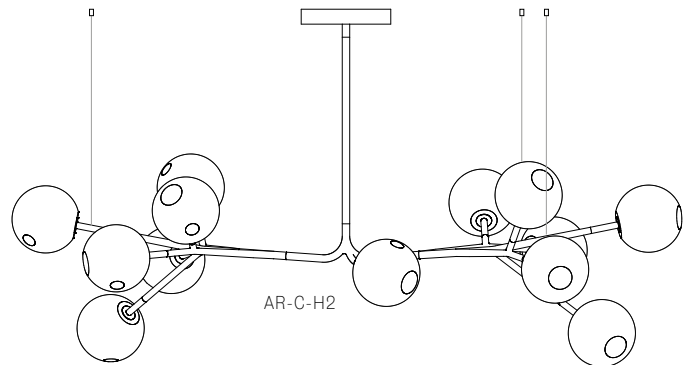

± Ø165mm

Image shown above 28.9a.2, 500mm extender, with pendant anchor kit

Mounting	Ceiling mounted
Glass Colours	Clear, various colours
Lamp	1W LED, 2700K, 100lm (2500K and 3000K options available)
Extenders	Available in 150mm, 250mm, 500mm, 1200mm, 750mm (attached with 2 pendants). Up to 2500mm drop
Finish	Black powder coated
Materials	Blown glass, black powder coated stainless steel armature, electrical components, matte black canopy
Power Supply	Integral Bocci recommends remote mounting power supplies for ease of long-term maintenance.
Environment	Indoor, dry location. IP20
Note	Pendant anchor kit included. Every single Bocci product is handmade. They are blown, poured, carved, polished, packed and dispatched directly by us. As such, no two products are identical; they are individual, irregular expressions of our research.
Patent #	CAN 134238 US D687,740 EU 001695834-001 to 004

28.5A.1

All dimensions are in millimeters (mm) unless otherwise specified.

28.8A.1

28.8A.2

All dimensions are in millimeters (mm) unless otherwise specified.

28.9A.1

28.9A.2

All dimensions are in millimeters (mm) unless otherwise specified.

28.11A.1

28.11A.2

All dimensions are in millimeters (mm) unless otherwise specified.

28.13A.1

28.17A.1

All dimensions are in millimeters (mm) unless otherwise specified.

28.20A.1

28.23A.1

All dimensions are in millimeters (mm) unless otherwise specified.

28.33A.1