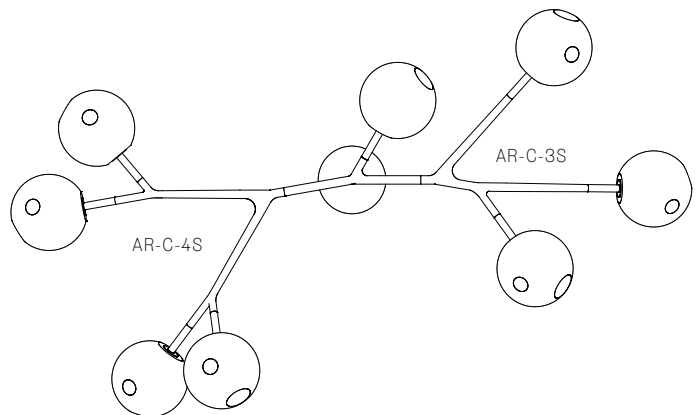

± Ø165mm

Image shown above 28.9a.2, 500mm extender, with pendant anchor kit

Mounting	Ceiling mounted
Glass Colours	Clear, various colours
Lamp	1W LED, 2700K, 100lm (2500K and 3000K options available)
Extenders	Available in 150mm, 250mm, 500mm, 1200mm, 750mm (attached with 2 pendants). Up to 2500mm drop
Finish	Black powder coated
Materials	Blown glass, black powder coated stainless steel armature, electrical components, matte black canopy
Power Supply	Integral Bocci recommends remote mounting power supplies for ease of long-term maintenance.
Environment	Indoor, dry location. IP20
Note	Pendant anchor kit included. Every single Bocci product is handmade. They are blown, poured, carved, polished, packed and dispatched directly by us. As such, no two products are identical; they are individual, irregular expressions of our research.
Patent #	CAN 134238 US D687,740 EU 001695834-001 to 004

Weight (kg)	
28.5a.1	9.4
28.8a.1	14.4
28.8a.2	16.1
28.9a.1	16.5
28.9a.2	14.6
28.11a.1	21.7
28.11a.2	20.3
28.13a.1	23.7
28.17a.1	29.5
28.20a.1	35.1
28.23a.1	41.9
28.33a.1	59.1

Certifications

Each product is unique, there may be a variance in the weight up to 10%.

28.5A.1

All dimensions are in millimeters (mm) unless otherwise specified.

28.8A.1

28.8A.2

All dimensions are in millimeters (mm) unless otherwise specified.

28.9A.1

28.9A.2

All dimensions are in millimeters (mm) unless otherwise specified.

All dimensions are in millimeters (mm) unless otherwise specified.

28.33A.1