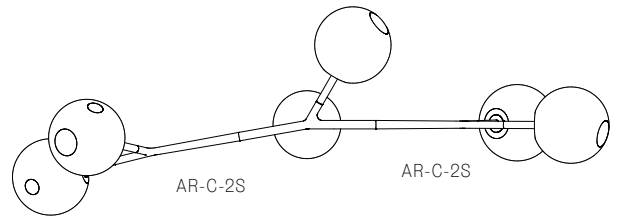

± Ø165mm

Image shown above 28.9a.2, 500mm extender, with pendant anchor kit

Mounting	Ceiling mounted
Glass Colours	Clear, various colours
Lamp	1W LED, 2700K, 100lm (2500K and 3000K options available)
Extenders	Available in 150mm, 250mm, 500mm, 1200mm, 750mm (attached with 2 pendants). Up to 2500mm drop
Finish	Black powder coated
Materials	Blown glass, black powder coated stainless steel armature, electrical components, matte black canopy
Power Supply	Integral Bocci recommends remote mounting power supplies for ease of long-term maintenance.
Environment	Indoor, dry location. IP20
Note	Pendant anchor kit included. Every single Bocci product is handmade. They are blown, poured, carved, polished, packed and dispatched directly by us. As such, no two products are identical; they are individual, irregular expressions of our research.
Patent #	CAN 134238 US D687,740 EU 001695834-001 to 004

Weight (kg)	
28.5a.1	9.4
28.8a.1	14.4
28.8a.2	16.1
28.9a.1	16.5
28.9a.2	14.6
28.11a.1	21.7
28.11a.2	20.3
28.13a.1	23.7
28.17a.1	29.5
28.20a.1	35.1
28.23a.1	41.9
28.33a.1	59.1

Certifications

Each product is unique, there may be a variance in the weight up to 10%.

28.5A.1

All dimensions are in millimeters (mm) unless otherwise specified.

28.8A.1

28.8A.2

All dimensions are in millimeters (mm) unless otherwise specified.

28.9A.1

28.9A.2

All dimensions are in millimeters (mm) unless otherwise specified.

All dimensions are in millimeters (mm) unless otherwise specified.

28.33A.1