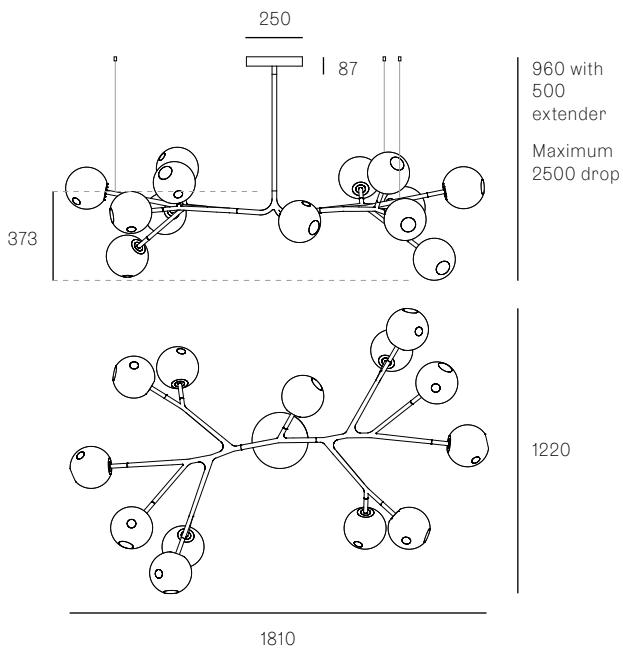

± Ø165mm

Image shown above 28.9a.2, 500mm extender, with pendant anchor kit

Mounting	Ceiling mounted
Glass Colours	Clear, various colours
Lamp	1W LED, 2700K, 100lm (2500K and 3000K options available)
Extenders	Available in 150mm, 250mm, 500mm, 1200mm, 750mm (attached with 2 pendants). Up to 2500mm drop
Finish	Black powder coated
Materials	Blown glass, black powder coated stainless steel armature, electrical components, matte black canopy
Power Supply	Integral Bocci recommends remote mounting power supplies for ease of long-term maintenance.
Environment	Indoor, dry location. IP20
Note	Pendant anchor kit included. Every single Bocci product is handmade. They are blown, poured, carved, polished, packed and dispatched directly by us. As such, no two products are identical; they are individual, irregular expressions of our research.
Patent #	CAN 134238 US D687,740 EU 001695834-001 to 004

28.5A.1

All dimensions are in millimeters (mm) unless otherwise specified.

28.8A.1

28.8A.2

All dimensions are in millimeters (mm) unless otherwise specified.

28.9A.1

28.9A.2

All dimensions are in millimeters (mm) unless otherwise specified.

28.11A.1

28.11A.2

All dimensions are in millimeters (mm) unless otherwise specified.

28.13A.1

28.17A.1

All dimensions are in millimeters (mm) unless otherwise specified.

28.20A.1

28.23A.1

All dimensions are in millimeters (mm) unless otherwise specified.

28.33A.1