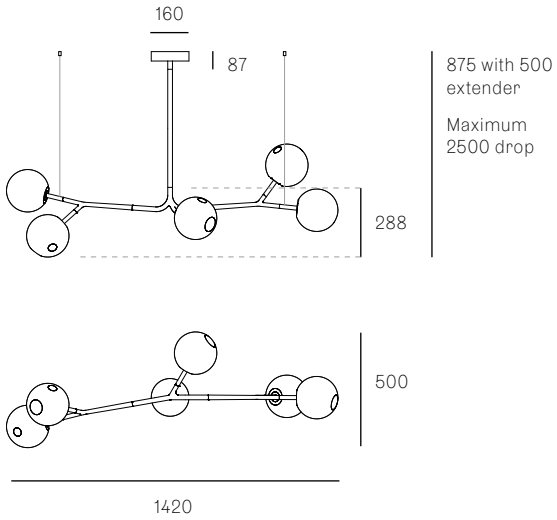

± Ø165mm

Image shown above 28.9a.2, 500mm extender, with pendant anchor kit

Mounting	Ceiling mounted
Glass Colours	Clear, various colours
Lamp	1W LED, 2700K, 100lm (2500K and 3000K options available)
Extenders	Available in 150mm, 250mm, 500mm, 1200mm, 750mm (attached with 2 pendants). Up to 2500mm drop
Finish	Black powder coated
Materials	Blown glass, black powder coated stainless steel armature, electrical components, matte black canopy
Power Supply	Integral Bocci recommends remote mounting power supplies for ease of long-term maintenance.
Environment	Indoor, dry location. IP20
Note	Pendant anchor kit included. Every single Bocci product is handmade. They are blown, poured, carved, polished, packed and dispatched directly by us. As such, no two products are identical; they are individual, irregular expressions of our research.
Patent #	CAN 134238 US D687,740 EU 001695834-001 to 004

Weight (kg)	
28.5a.1	9.4
28.8a.1	14.4
28.8a.2	16.1
28.9a.1	16.5
28.9a.2	14.6
28.11a.1	21.7
28.11a.2	20.3
28.13a.1	23.7
28.17a.1	29.5
28.20a.1	35.1
28.23a.1	41.9
28.33a.1	59.1

Certifications

Each product is unique, there may be a variance in the weight up to 10%.

28.5A.1

All dimensions are in millimeters (mm) unless otherwise specified.

28.8A.1

28.8A.2

All dimensions are in millimeters (mm) unless otherwise specified.

28.9A.1

28.9A.2

All dimensions are in millimeters (mm) unless otherwise specified.

All dimensions are in millimeters (mm) unless otherwise specified.

28.33A.1