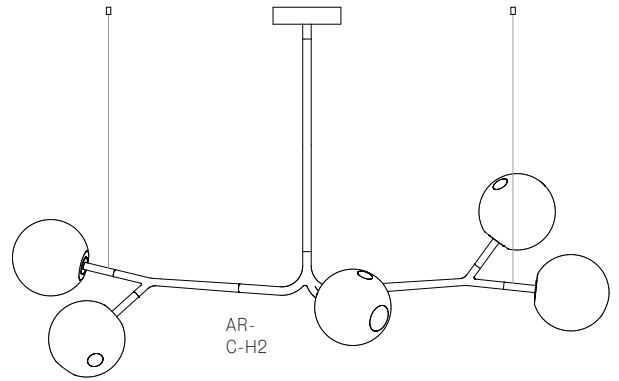

± Ø165mm

Image shown above 28.9a.2, 500mm extender, with pendant anchor kit

Mounting	Ceiling mounted
Glass Colours	Clear, various colours
Lamp	1W LED, 2700K, 100lm (2500K and 3000K options available)
Extenders	Available in 150mm, 250mm, 500mm, 1200mm, 750mm (attached with 2 pendants). Up to 2500mm drop
Finish	Black powder coated
Materials	Blown glass, black powder coated stainless steel armature, electrical components, matte black canopy
Power Supply	Integral Bocci recommends remote mounting power supplies for ease of long-term maintenance.
Environment	Indoor, dry location. IP20
Note	Pendant anchor kit included. Every single Bocci product is handmade. They are blown, poured, carved, polished, packed and dispatched directly by us. As such, no two products are identical; they are individual, irregular expressions of our research.
Patent #	CAN 134238 US D687,740 EU 001695834-001 to 004

Weight (kg)	
28.5a.1	9.4
28.8a.1	14.4
28.8a.2	16.1
28.9a.1	16.5
28.9a.2	14.6
28.11a.1	21.7
28.11a.2	20.3
28.13a.1	23.7
28.17a.1	29.5
28.20a.1	35.1
28.23a.1	41.9
28.33a.1	59.1

Certifications

Each product is unique, there may be a variance in the weight up to 10%.

28.5A.1

All dimensions are in millimeters (mm) unless otherwise specified.

28.8A.1

28.8A.2

All dimensions are in millimeters (mm) unless otherwise specified.

28.9A.1

28.9A.2

All dimensions are in millimeters (mm) unless otherwise specified.

All dimensions are in millimeters (mm) unless otherwise specified.

28.33A.1