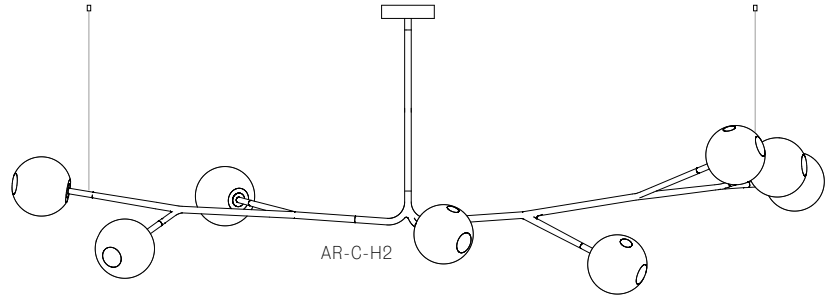

± Ø165mm

Image shown above 28.9a.2, 500mm extender, with pendant anchor kit

Mounting	Ceiling mounted
Glass Colours	Clear, various colours
Lamp	1W LED, 2700K, 100lm (2500K and 3000K options available)
Extenders	Available in 150mm, 250mm, 500mm, 1200mm, 750mm (attached with 2 pendants). Up to 2500mm drop
Finish	Black powder coated
Materials	Blown glass, black powder coated stainless steel armature, electrical components, matte black canopy
Power Supply	Integral Bocci recommends remote mounting power supplies for ease of long-term maintenance.
Environment	Indoor, dry location. IP20
Note	Pendant anchor kit included. Every single Bocci product is handmade. They are blown, poured, carved, polished, packed and dispatched directly by us. As such, no two products are identical; they are individual, irregular expressions of our research.
Patent #	CAN 134238 US D687,740 EU 001695834-001 to 004

28.5A.1

All dimensions are in millimeters (mm) unless otherwise specified.

28.8A.1

28.8A.2

All dimensions are in millimeters (mm) unless otherwise specified.

28.9A.1

28.9A.2

All dimensions are in millimeters (mm) unless otherwise specified.

28.11A.1

28.11A.2

All dimensions are in millimeters (mm) unless otherwise specified.

28.13A.1

28.17A.1

All dimensions are in millimeters (mm) unless otherwise specified.

28.20A.1

28.23A.1