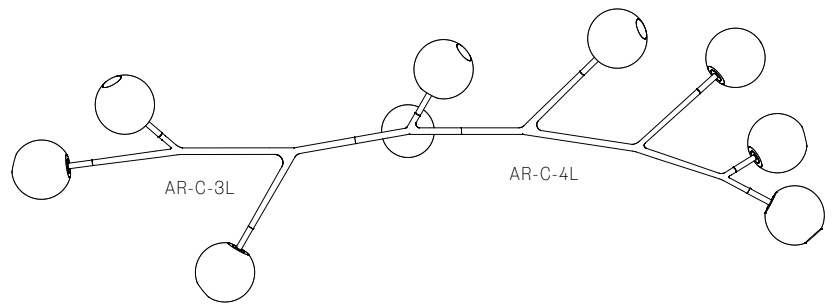

± Ø165mm

Image shown above 28.9a.2, 500mm extender, with pendant anchor kit

Mounting	Ceiling mounted
Glass Colours	Clear, various colours
Lamp	1W LED, 2700K, 100lm (2500K and 3000K options available)
Extenders	Available in 150mm, 250mm, 500mm, 1200mm, 750mm (attached with 2 pendants). Up to 2500mm drop
Finish	Black powder coated
Materials	Blown glass, black powder coated stainless steel armature, electrical components, matte black canopy
Power Supply	Integral Bocci recommends remote mounting power supplies for ease of long-term maintenance.
Environment	Indoor, dry location. IP20
Note	Pendant anchor kit included. Every single Bocci product is handmade. They are blown, poured, carved, polished, packed and dispatched directly by us. As such, no two products are identical; they are individual, irregular expressions of our research.
Patent #	CAN 134238 US D687,740 EU 001695834-001 to 004

28.5A.1

All dimensions are in millimeters (mm) unless otherwise specified.

28.8A.1

28.8A.2

All dimensions are in millimeters (mm) unless otherwise specified.

28.9A.1

28.9A.2

All dimensions are in millimeters (mm) unless otherwise specified.

28.11A.1

28.11A.2

All dimensions are in millimeters (mm) unless otherwise specified.

28.13A.1

28.17A.1

All dimensions are in millimeters (mm) unless otherwise specified.

28.20A.1

28.23A.1

All dimensions are in millimeters (mm) unless otherwise specified.

28.33A.1