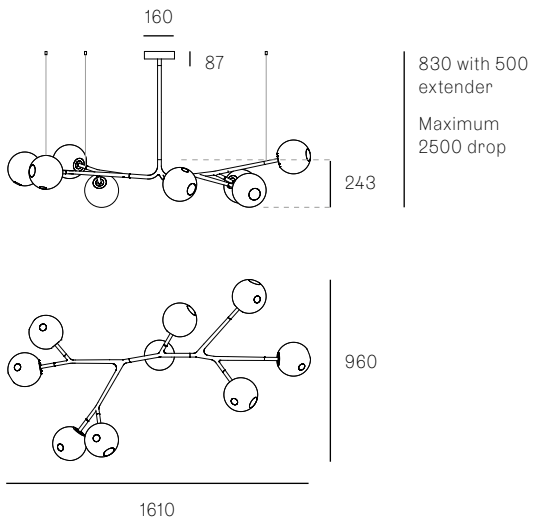

± Ø165mm

Image shown above 28.9a.2, 500mm extender, with pendant anchor kit

Mounting	Ceiling mounted
Glass Colours	Clear, various colours
Lamp	1W LED, 2700K, 100lm (2500K and 3000K options available)
Extenders	Available in 150mm, 250mm, 500mm, 1200mm, 750mm (attached with 2 pendants). Up to 2500mm drop
Finish	Black powder coated
Materials	Blown glass, black powder coated stainless steel armature, electrical components, matte black canopy
Power Supply	Integral Bocci recommends remote mounting power supplies for ease of long-term maintenance.
Environment	Indoor, dry location. IP20
Note	Pendant anchor kit included. Every single Bocci product is handmade. They are blown, poured, carved, polished, packed and dispatched directly by us. As such, no two products are identical; they are individual, irregular expressions of our research.
Patent #	CAN 134238 US D687,740 EU 001695834-001 to 004

Weight (kg)	
28.5a.1	9.4
28.8a.1	14.4
28.8a.2	16.1
28.9a.1	16.5
28.9a.2	14.6
28.11a.1	21.7
28.11a.2	20.3
28.13a.1	23.7
28.17a.1	29.5
28.20a.1	35.1
28.23a.1	41.9
28.33a.1	59.1

Certifications

Each product is unique, there may be a variance in the weight up to 10%.

28.5A.1

All dimensions are in millimeters (mm) unless otherwise specified.

28.8A.1

28.8A.2

All dimensions are in millimeters (mm) unless otherwise specified.

28.9A.1

28.9A.2

All dimensions are in millimeters (mm) unless otherwise specified.

All dimensions are in millimeters (mm) unless otherwise specified.

28.33A.1