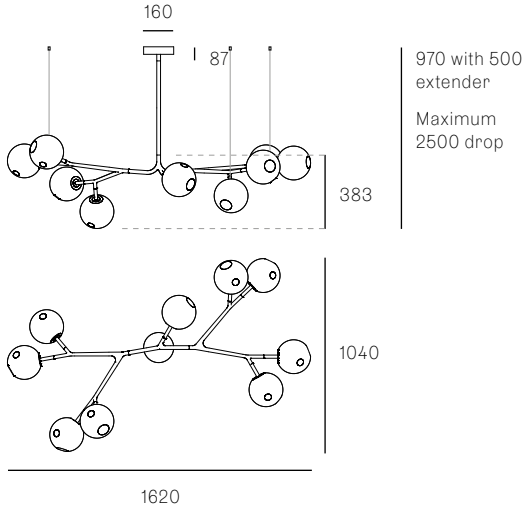

± Ø165mm

Image shown above 28.9a.2, 500mm extender, with pendant anchor kit

Mounting	Ceiling mounted
Glass Colours	Clear, various colours
Lamp	1W LED, 2700K, 100lm (2500K and 3000K options available)
Extenders	Available in 150mm, 250mm, 500mm, 1200mm, 750mm (attached with 2 pendants). Up to 2500mm drop
Finish	Black powder coated
Materials	Blown glass, black powder coated stainless steel armature, electrical components, matte black canopy
Power Supply	Integral Bocci recommends remote mounting power supplies for ease of long-term maintenance.
Environment	Indoor, dry location. IP20
Note	Pendant anchor kit included. Every single Bocci product is handmade. They are blown, poured, carved, polished, packed and dispatched directly by us. As such, no two products are identical; they are individual, irregular expressions of our research.
Patent #	CAN 134238 US D687,740 EU 001695834-001 to 004

28.5A.1

All dimensions are in millimeters (mm) unless otherwise specified.

28.8A.1

28.8A.2

All dimensions are in millimeters (mm) unless otherwise specified.

28.9A.1

28.9A.2

All dimensions are in millimeters (mm) unless otherwise specified.

28.11A.1

28.11A.2

All dimensions are in millimeters (mm) unless otherwise specified.

28.13A.1

28.17A.1

All dimensions are in millimeters (mm) unless otherwise specified.

28.20A.1

28.23A.1

All dimensions are in millimeters (mm) unless otherwise specified.

28.33A.1