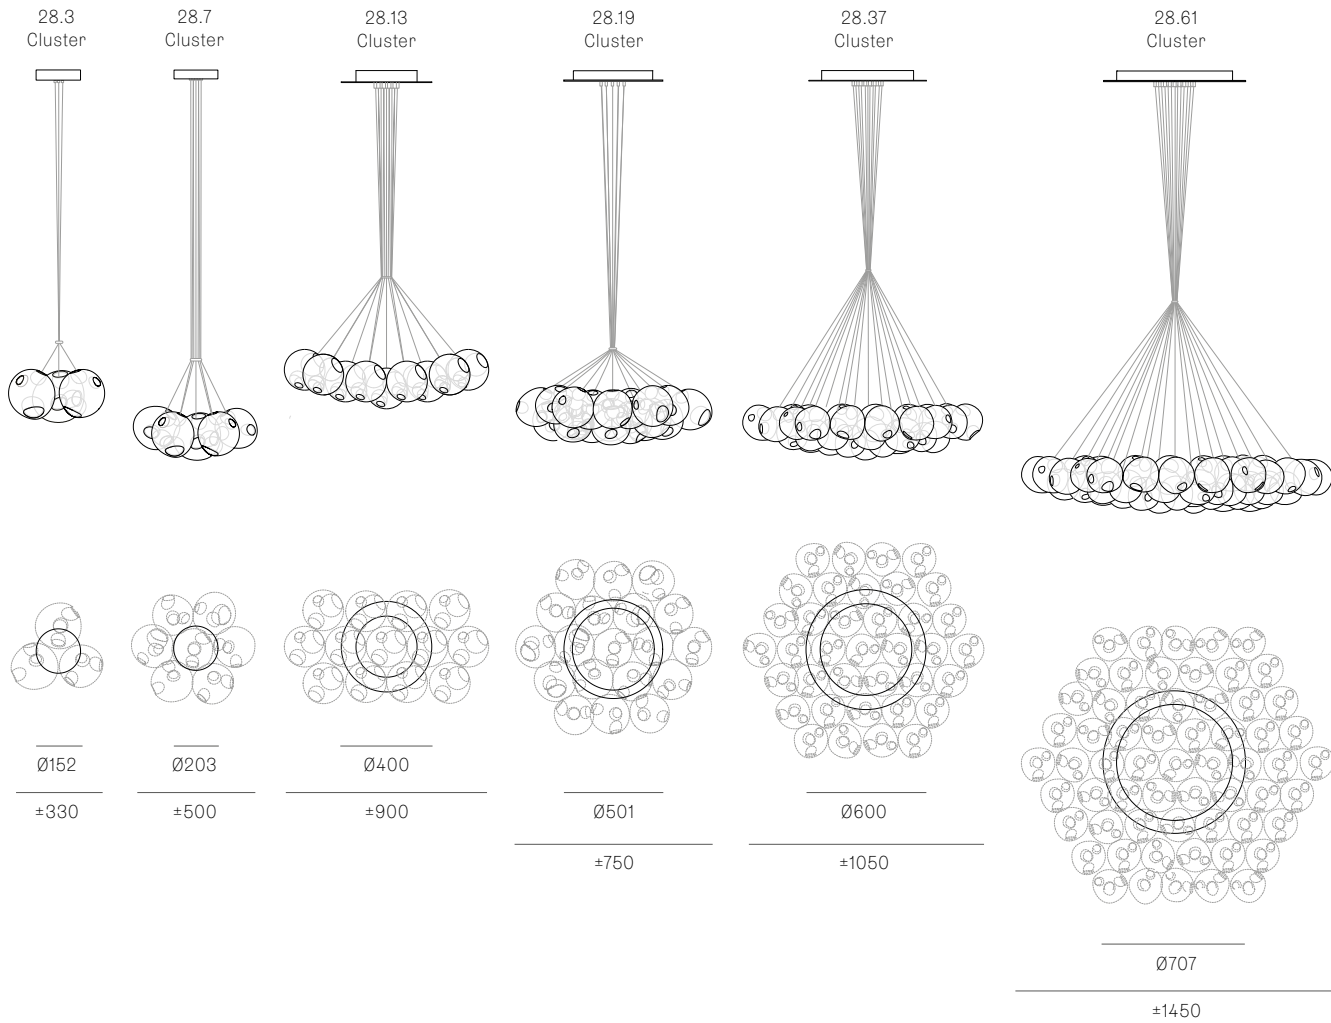

± Ø165mm

Image shown above 28.7 with round canopy

Series	28
Mounting	Ceiling mounted
Glass Colours	Clear, colour pendants
Lamp	1W LED, 2700K, 100lm (2500K and 3000K options available) 20W Xenon, 2600K, 196lm
Coaxial Length	3000mm standard / up to 30500mm maximum Adjustable length: 28.3 - 28.7 Non-adjustable length: 28.13 - 28.61
Canopy Finishes	28.3 - 28.7: white, black or brushed nickel canopy 28.13 - 28.61: white canopy
Materials	Blown glass, braided metal coaxial cable, electrical components, steel canopy
Power Supply	Integral Bocci recommends remote mounting power supplies for ease of long-term maintenance.
Environment	Indoor, dry location. IP30
Note	Every single Bocci product is handmade. Each one is variously blown, poured, carved, polished, packed and dispatched directly by us. As such, no two products are identical; they are individual, irregular expressions of our research.
Patent #	CAN 134238 US D687,740 EU 001695834-001 to 004

Weight (kg)

Round

28.3	3.5
28.7	8
28.13	21.9
28.19	40
28.37	71.5
28.61	98

Certifications

ADJUSTABLE LENGTH

NON-ADJUSTABLE LENGTH

up to 3000 standard
up to 30500 custom

Minimums drop length for each cluster:

- 28.3 = 500mm
- 28.7 = 600mm
- 28.13 = 800mm
- 28.19 = 800mm
- 28.37 = 1100mm
- 28.61 = 1400mm

All dimensions are in millimeters (mm) unless otherwise specified.