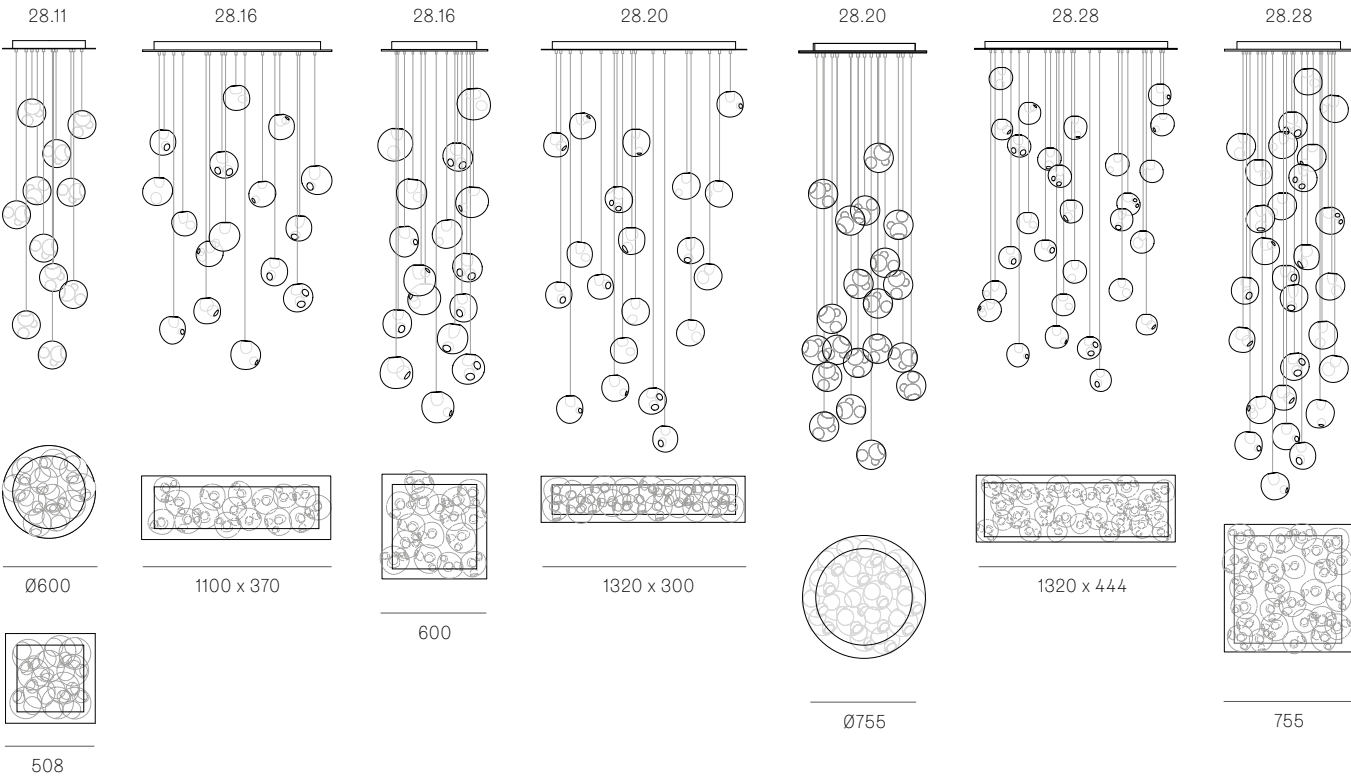

± Ø165mm

Image shown above 28.5 with round canopy

<b>Series</b>	28
<b>Mounting</b>	Ceiling mounted
<b>Glass Colours</b>	Clear, colour pendants
<b>Lamp</b>	1W LED, 2700K, 100lm (2500K and 3000K options available) 20W Xenon, 2600K, 196lm
<b>Coaxial Length</b>	3000mm standard / up to 30500mm maximum Adjustable length: 28.1 - 28.9 Non-adjustable length: 28.11 - 28.28
<b>Canopy Finishes</b>	28.1 - 28.7: white, black or brushed nickel canopy 28.9 - 28.28: white canopy
<b>Materials</b>	Blown glass, braided metal coaxial cable, electrical components, steel canopy
<b>Power Supply</b>	Integral Remote mounted for 28.1m  Bocci recommends remote mounting power supplies for ease of long-term maintenance.
<b>Environment</b>	Indoor, dry location. IP30
<b>Note</b>	Every single Bocci product is handmade. Each one is variously blown, poured, carved, polished, packed and dispatched directly by us. As such, no two products are identical; they are individual, irregular expressions of our research.
<b>Patent #</b>	CAN 134238 US D687,740 EU 001695834-001 to 004

**Certifications**

**Weight (kg)**

Round

<b>28.1</b>	1.3
<b>28.3</b>	3.5
<b>28.5</b>	6
<b>28.7</b>	8
<b>28.11</b>	29
<b>28.20</b>	52

Square

<b>28.11</b>	29
<b>28.16</b>	39.5
<b>28.28</b>	65

Rectangle

<b>28.9</b>	16
<b>28.11</b>	28
<b>28.16</b>	38
<b>28.20</b>	52
<b>28.28</b>	66.8

ADJUSTABLE LENGTH

up to 3000 standard  
up to 30500 custom

NON-ADJUSTABLE LENGTH

up to 3000 standard  
up to 30500 custom

All dimensions are in millimeters (mm) unless otherwise specified.

**Best practices for wiring multiple single pendant fixtures with remote mounted power supplies:**