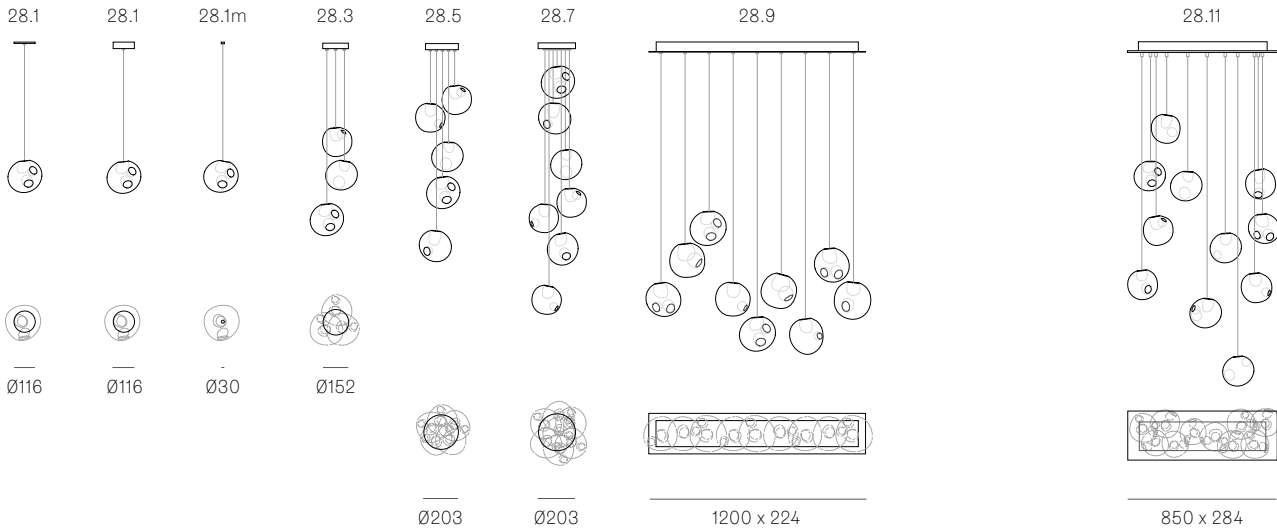

± Ø165mm

Image shown above 28.5 with round canopy

<b>Series</b>	28
<b>Mounting</b>	Ceiling mounted
<b>Glass Colours</b>	Clear, colour pendants
<b>Lamp</b>	1W LED, 2700K, 100lm (2500K and 3000K options available) 20W Xenon, 2600K, 196lm
<b>Coaxial Length</b>	3000mm standard / up to 30500mm maximum Adjustable length: 28.1 - 28.9 Non-adjustable length: 28.11 - 28.28
<b>Canopy Finishes</b>	28.1 - 28.7: white, black or brushed nickel canopy 28.9 - 28.28: white canopy
<b>Materials</b>	Blown glass, braided metal coaxial cable, electrical components, steel canopy
<b>Power Supply</b>	Integral Remote mounted for 28.1m  Bocci recommends remote mounting power supplies for ease of long-term maintenance.
<b>Environment</b>	Indoor, dry location. IP30
<b>Note</b>	Every single Bocci product is handmade. Each one is variously blown, poured, carved, polished, packed and dispatched directly by us. As such, no two products are identical; they are individual, irregular expressions of our research.
<b>Patent #</b>	CAN 134238 US D687,740 EU 001695834-001 to 004

**Certifications**

**Weight (kg)**

Round

<b>28.1</b>	1.3
<b>28.3</b>	3.5
<b>28.5</b>	6
<b>28.7</b>	8
<b>28.11</b>	29
<b>28.20</b>	52

Square

<b>28.11</b>	29
<b>28.16</b>	39.5
<b>28.28</b>	65

Rectangle

<b>28.9</b>	16
<b>28.11</b>	28
<b>28.16</b>	38
<b>28.20</b>	52
<b>28.28</b>	66.8

ADJUSTABLE LENGTH

up to 3000 standard  
up to 30500 custom

NON-ADJUSTABLE LENGTH

up to 3000 standard  
up to 30500 custom

All dimensions are in millimeters (mm) unless otherwise specified.

**Best practices for wiring multiple single pendant fixtures with remote mounted power supplies:**

- Multiple single pendant fixtures should be wired in parallel. DO NOT wire in series.
- Bocci recommends a home run line for each fixture location to avoid significant voltage drop.
- Calculations for distance to the power supply, or required wire guage in order to avoid voltage drop, are the responsibility of the installing party.