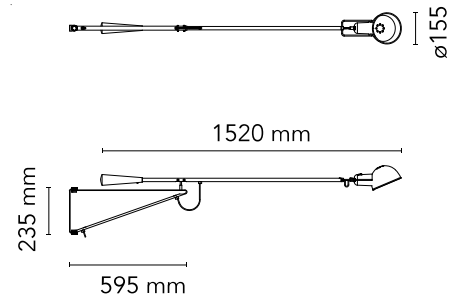

FLOS

A0320099 Chromatica

265 Small NEW

Designed by Paolo Rizzatto, 1973

Halogen - 75W

Wall lamp providing direct light. Painted steel adjustable arm and reflector. Chrome-plated brass reflector support. Cast iron tapered counterweight. Painted steel wall fixture.

Are you a professional and your project needs consulting and support?

[BOOK AN APPOINTMENT](#)

Main specifications

EAN	8059607047309
Mounting	Wall
Environments	Indoor dry location
Light Source Type	Bulb
Lamp category	Halogen
Lamp holders	E27
Ilcos	HSGSA
Number of heads	1
Power (W)	75

Physical

Colour	Chromatica
Cord length (mm)	2030
Net weight (kg)	5
Package volume (m3)	0.09
IP internal	20

Photometric

Lighting type	Direct
Light distribution	Asymmetric

Electrical

Insulation class	II
Frequency (Hz)	50/60
Main voltage (Vac)	220-250
LED voltage Vf (Vdc)	null
Dimmable	Yes
Dimming interface	Switch Integrated (Remote Dimmable)
Plug type	Type C
Batteries inside	No
Charging min time	No