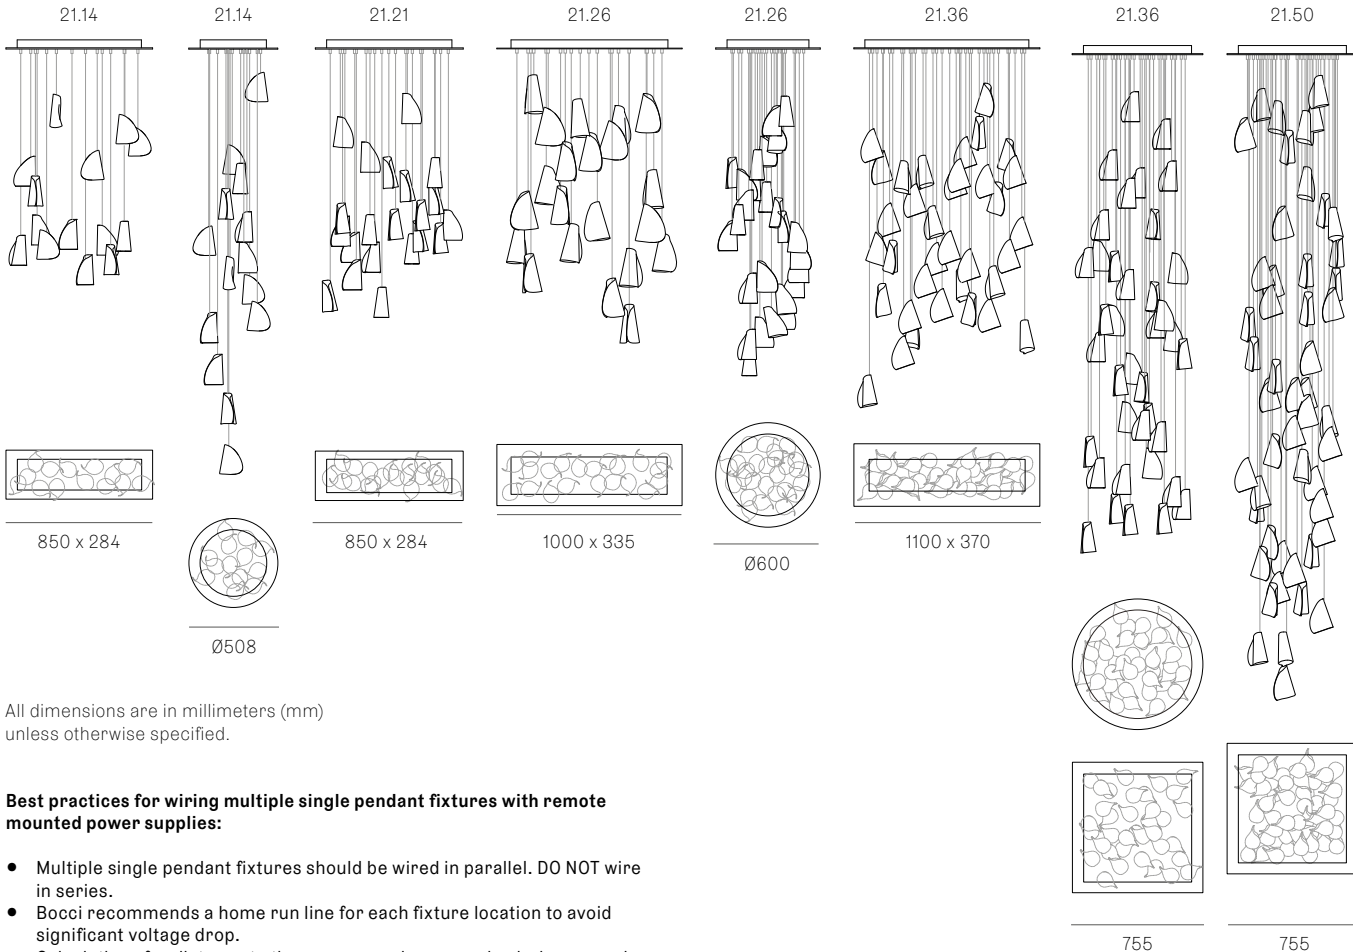

Image shown above 21.3 with round canopy

Series	21
Mounting	Ceiling mounted
Glass Colour	White
Lamp	1W LED, 2700K, 100lm (2500K and 3000K options available) 20W Xenon, 2600K, 196lm
Coaxial Length	3000mm standard / up to 30500mm maximum Adjustable length: 21.1 - 21.7 Non-adjustable length: 21.11 - 14.50
Canopy Finish	21.1 - 21.7: white, black or brushed nickel canopy 21.11 - 21.50: white canopy
Material	Porcelain, blown borosilicate glass, braided metal coaxial cable, electrical components, steel canopy
Power Supply	Integral Remote mounted for 21.1m Bocci recommends remote mounting power supplies for ease of long-term maintenance.
Environment	Indoor, dry location. IP30
Note	Every single Bocci product is handmade. Each one is variously blown, poured, carved, polished, packed and dispatched directly by us. As such, no two products are identical; they are individual, irregular expressions of our research.
Patent #	Worldwide patents issued and pending.

ADJUSTABLE LENGTH

NON-ADJUSTABLE LENGTH

up to 3000 standard
up to 30500 custom

NON-ADJUSTABLE LENGTH

up to 3000 standard
up to 30500 custom

All dimensions are in millimeters (mm) unless otherwise specified.

Best practices for wiring multiple single pendant fixtures with remote mounted power supplies:

- Multiple single pendant fixtures should be wired in parallel. DO NOT wire in series.
- Bocci recommends a home run line for each fixture location to avoid significant voltage drop.
- Calculations for distance to the power supply, or required wire gauge in order to avoid voltage drop, are the responsibility of the installing party.