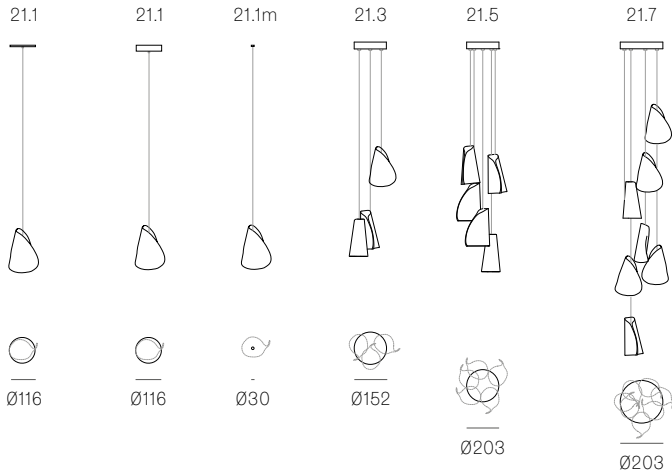

Image shown above 21.3 with round canopy

Series	21
Mounting	Ceiling mounted
Glass Colour	White
Lamp	1W LED, 2700K, 100lm (2500K and 3000K options available) 20W Xenon, 2600K, 196lm
Coaxial Length	3000mm standard / up to 30500mm maximum Adjustable length: 21.1 - 21.7 Non-adjustable length: 21.11 - 14.50
Canopy Finish	21.1 - 21.7: white, black or brushed nickel canopy 21.11 - 21.50: white canopy
Material	Porcelain, blown borosilicate glass, braided metal coaxial cable, electrical components, steel canopy
Power Supply	Integral Remote mounted for 21.1m Bocci recommends remote mounting power supplies for ease of long-term maintenance.
Environment	Indoor, dry location. IP30
Note	Every single Bocci product is handmade. Each one is variously blown, poured, carved, polished, packed and dispatched directly by us. As such, no two products are identical; they are individual, irregular expressions of our research.
Patent #	Worldwide patents issued and pending.

Certifications

Weight (kg)

Round

21.1	0.5
21.3	1.8
21.5	3
21.7	4.1
21.14	17.7
21.26	25
21.36	28
21.37	26.8

Square

21.11	16.1
21.36	32.5
21.50	37.3

Rectangle

21.11	16.1
21.14	17.7
21.21	18.6
21.26	25
21.36	28.4

ADJUSTABLE LENGTH

NON-ADJUSTABLE LENGTH

up to 3000 standard
up to 30500 custom

NON-ADJUSTABLE LENGTH

up to 3000 standard
up to 30500 custom

All dimensions are in millimeters (mm) unless otherwise specified.

Best practices for wiring multiple single pendant fixtures with remote mounted power supplies:

- Multiple single pendant fixtures should be wired in parallel. DO NOT wire in series.
- Bocci recommends a home run line for each fixture location to avoid significant voltage drop.
- Calculations for distance to the power supply, or required wire gauge in order to avoid voltage drop, are the responsibility of the installing party.