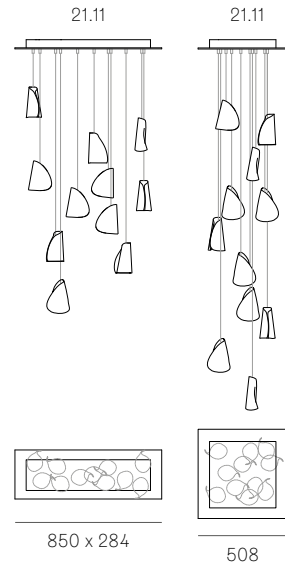

Image shown above 21.3 with round canopy

Series	21
Mounting	Ceiling mounted
Glass Colour	White
Lamp	1W LED, 2700K, 100lm (2500K and 3000K options available) 20W Xenon, 2600K, 196lm
Coaxial Length	3000mm standard / up to 30500mm maximum Adjustable length: 21.1 - 21.7 Non-adjustable length: 21.11 - 14.50
Canopy Finish	21.1 - 21.7: white, black or brushed nickel canopy 21.11 - 21.50: white canopy
Material	Porcelain, blown borosilicate glass, braided metal coaxial cable, electrical components, steel canopy
Power Supply	Integral Remote mounted for 21.1m Bocci recommends remote mounting power supplies for ease of long-term maintenance.
Environment	Indoor, dry location. IP30
Note	Every single Bocci product is handmade. Each one is variously blown, poured, carved, polished, packed and dispatched directly by us. As such, no two products are identical; they are individual, irregular expressions of our research.
Patent #	Worldwide patents issued and pending.

Certifications

Weight (kg)

Round

21.1	0.5
21.3	1.8
21.5	3
21.7	4.1
21.14	17.7
21.26	25
21.36	28
21.37	26.8

Square

21.11	16.1
21.36	32.5
21.50	37.3

Rectangle

21.11	16.1
21.14	17.7
21.21	18.6
21.26	25
21.36	28.4

ADJUSTABLE LENGTH

NON-ADJUSTABLE LENGTH

up to 3000 standard
up to 30500 custom

NON-ADJUSTABLE LENGTH

up to 3000 standard
up to 30500 custom

All dimensions are in millimeters (mm) unless otherwise specified.