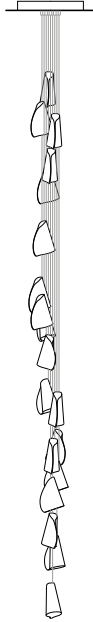

Image shown above 21.3 with round canopy

Series	21
Mounting	Ceiling mounted
Glass Colour	White
Lamp	1W LED, 2700K, 100lm (2500K and 3000K options available) 20W Xenon, 2600K, 196lm
Coaxial Length	3000mm standard / up to 30500mm maximum Adjustable length: 21.3 - 21.7 Non-adjustable length: 21.13 - 21.61
Canopy Finish	21.3 - 21.7: white, black or brushed nickel canopy 21.13 - 21.61: white canopy
Material	Cast glass, blown borosilicate glass, braided metal coaxial cable, electrical components, steel canopy
Power Supply	Integral Bocci recommends remote mounting power supplies for ease of long-term maintenance.
Environment	Indoor, dry location. IP30
Note	Every single Bocci product is handmade. Each one is variously blown, poured, carved, polished, packed and dispatched directly by us. As such, no two products are identical; they are individual, irregular expressions of our research.
Patent #	Worldwide patents issued and pending.

Certifications

Weight (kg)

Round

21.3	1.8
21.7	4.1
21.13	8.4
21.19	16.6
21.37	26.8
21.61	38.4

ADJUSTABLE LENGTH

21.3
Cluster

Ø152

21.7
Cluster

Ø203

NON-ADJUSTABLE LENGTH

21.13

Ø400

21.19

Ø501

21.37

Ø600

21.61

Ø707

up to 3000
standard

up to 30500
custom

All dimensions are in millimeters (mm)
unless otherwise specified.