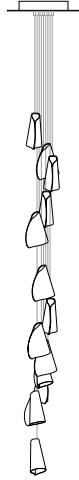

Image shown above 21.3 with round canopy

Series	21
Mounting	Ceiling mounted
Glass Colour	White
Lamp	1W LED, 2700K, 100lm (2500K and 3000K options available) 20W Xenon, 2600K, 196lm
Coaxial Length	3000mm standard / up to 30500mm maximum Adjustable length: 21.3 - 21.7 Non-adjustable length: 21.13 - 21.61
Canopy Finish	21.3 - 21.7: white, black or brushed nickel canopy 21.13 - 21.61: white canopy
Material	Cast glass, blown borosilicate glass, braided metal coaxial cable, electrical components, steel canopy
Power Supply	Integral Bocci recommends remote mounting power supplies for ease of long-term maintenance.
Environment	Indoor, dry location. IP30
Note	Every single Bocci product is handmade. Each one is variously blown, poured, carved, polished, packed and dispatched directly by us. As such, no two products are identical; they are individual, irregular expressions of our research.
Patent #	Worldwide patents issued and pending.

Certifications

Weight (kg)

Round

21.3	1.8
21.7	4.1
21.13	8.4
21.19	16.6
21.37	26.8
21.61	38.4

ADJUSTABLE LENGTH

21.3
Cluster

Ø152

21.7
Cluster

Ø203

NON-ADJUSTABLE LENGTH

21.13

Ø400

21.19

Ø501

21.37

Ø600

21.61

Ø707

up to 3000
standard

up to 30500
custom

All dimensions are in millimeters (mm)
unless otherwise specified.