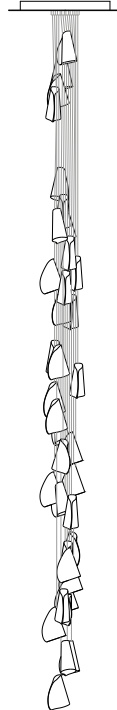

Image shown above 21.3 with round canopy

Series	21
Mounting	Ceiling mounted
Glass Colour	White
Lamp	1W LED, 2700K, 100lm (2500K and 3000K options available) 20W Xenon, 2600K, 196lm
Coaxial Length	3000mm standard / up to 30500mm maximum Adjustable length: 21.3 - 21.7 Non-adjustable length: 21.13 - 21.61
Canopy Finish	21.3 - 21.7: white, black or brushed nickel canopy 21.13 - 21.61: white canopy
Material	Cast glass, blown borosilicate glass, braided metal coaxial cable, electrical components, steel canopy
Power Supply	Integral Bocci recommends remote mounting power supplies for ease of long-term maintenance.
Environment	Indoor, dry location. IP30
Note	Every single Bocci product is handmade. Each one is variously blown, poured, carved, polished, packed and dispatched directly by us. As such, no two products are identical; they are individual, irregular expressions of our research.
Patent #	Worldwide patents issued and pending.

Certifications

Weight (kg)

Round

21.3	1.8
21.7	4.1
21.13	8.4
21.19	16.6
21.37	26.8
21.61	38.4

ADJUSTABLE LENGTH

21.3
Cluster

Ø152

21.7
Cluster

Ø203

NON-ADJUSTABLE LENGTH

21.13

Ø400

21.19

Ø501

21.37

Ø600

21.61

Ø707

up to 3000
standard

up to 30500
custom

All dimensions are in millimeters (mm)
unless otherwise specified.