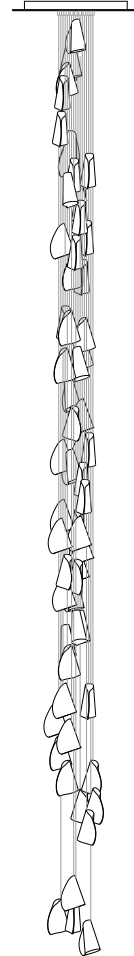

Image shown above 21.3 with round canopy

Series	21
Mounting	Ceiling mounted
Glass Colour	White
Lamp	1W LED, 2700K, 100lm (2500K and 3000K options available) 20W Xenon, 2600K, 196lm
Coaxial Length	3000mm standard / up to 30500mm maximum Adjustable length: 21.3 - 21.7 Non-adjustable length: 21.13 - 21.61
Canopy Finish	21.3 - 21.7: white, black or brushed nickel canopy 21.13 - 21.61: white canopy
Material	Cast glass, blown borosilicate glass, braided metal coaxial cable, electrical components, steel canopy
Power Supply	Integral Bocci recommends remote mounting power supplies for ease of long-term maintenance.
Environment	Indoor, dry location. IP30
Note	Every single Bocci product is handmade. Each one is variously blown, poured, carved, polished, packed and dispatched directly by us. As such, no two products are identical; they are individual, irregular expressions of our research.
Patent #	Worldwide patents issued and pending.

Certifications

Weight (kg)

Round

21.3	1.8
21.7	4.1
21.13	8.4
21.19	16.6
21.37	26.8
21.61	38.4

ADJUSTABLE LENGTH

21.3
Cluster

Ø152

21.7
Cluster

Ø203

NON-ADJUSTABLE LENGTH

21.13

Ø400

21.19

Ø501

21.37

Ø600

21.61

Ø707

up to 3000
standard

up to 30500
custom

All dimensions are in millimeters (mm)
unless otherwise specified.