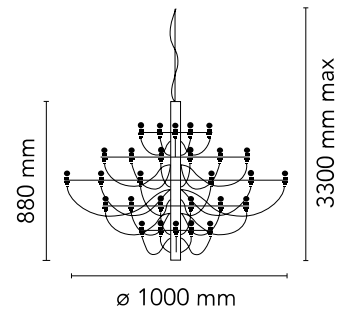

## 2097/50 (clear bulbs)

Designed by Gino Sarfatti, 1958

LED retrofit - 50 x 15W

Suspension lamp providing diffused light. Steel central structure with brass arms, both available either chromium-plated, black or golded. Steel ceiling fitting and rose.

### Physical

Colour	Chrome
Cord length (mm)	2800
Net weight (kg)	10.03
Package volume (m3)	0.04
IP internal	20

## Schematic light drawing

Luminous flux Luminaire  
5500 lm