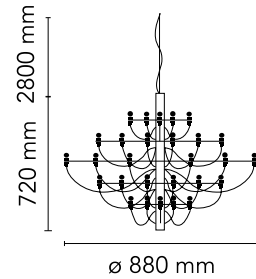

FLOS

A1402057 Chrome

2097/30 (clear bulbs)

Designed by Gino Sarfatti, 1958

LED retrofit - 30 x 15W

Suspension lamp providing diffused light. Steel central structure with brass arms, both available either chromium-plated or golded. Steel ceiling fitting and rose.

Are you a professional and your project needs consulting and support?

[BOOK AN APPOINTMENT](#)

Main specifications

EAN	8059607000434
Mounting	Suspension
Environments	Indoor dry location
Light Source Type	Bulb
Lamp category	LED retrofit
Lamp holders	E14
Ilcos	IBS/F
Number of heads	30
Power (W)	15

Physical

Colour	Chrome
Cord length (mm)	2800
Net weight (kg)	5.6
Package volume (m3)	0.02
IP internal	20

Download

[Mounting instructions](#) PDF

[Spare Parts](#) PDF

Photometric Files

[LDT / IES](#) LDT

Technical Drawings

[2D](#) ZIP

[3D](#) ZIP

Schematic light drawing

Luminous flux Luminaire
5500 lm

Photometric

Lighting type	Total
Light distribution	Asymmetric

Electrical

Insulation class	I
Frequency (Hz)	50/60
Main voltage (Vac)	220-250
LED voltage Vf (Vdc)	null
Dimmable	Yes
Dimming interface	Remote Dimmable (Dimmer Not Included)
Batteries inside	No
Charging min time	No