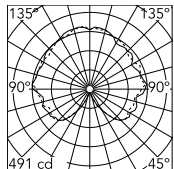

Physical

Colour	Chrome
Cord length (mm)	2800
Net weight (kg)	5.6
Package volume (m3)	0.02
IP internal	20

Download

[Mounting instructions](#) PDF

[Spare Parts](#) PDF

Photometric Files

[LDT / IES](#) LDT

Technical Drawings

[2D](#) ZIP

[3D](#) ZIP

Schematic light drawing

Luminous flux Luminaire
5500 lm

Photometric

Lighting type	Total
Light distribution	Asymmetric

Electrical

Insulation class	I
Frequency (Hz)	50/60
Main voltage (Vac)	220-250
LED voltage Vf (Vdc)	null
Dimmable	Yes
Dimming interface	Remote Dimmable (Dimmer Not Included)
Batteries inside	No
Charging min time	No