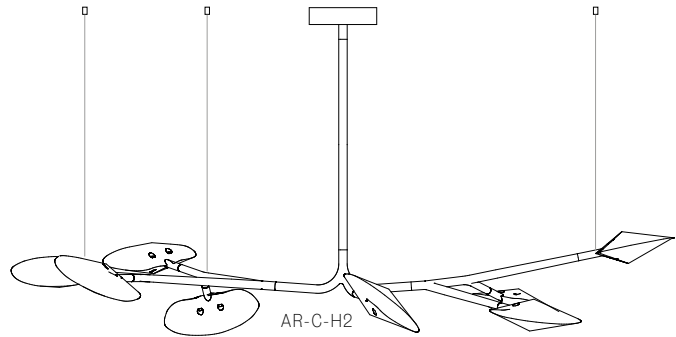

± 178 - 200mm

Image shown above 16.9a.1, 500mm extender, with pendant anchor kit

<b>Mounting</b>	Ceiling mounted
<b>Glass Colours</b>	Grey 1, grey 2, white 1, white 2
<b>Lamp</b>	1W LED, 2700K, 100lm (2500K and 3000K options available)
<b>Extenders</b>	Available in 150mm, 250mm, 500mm, 1200mm, 750mm (attached with 2 pendants). Up to 2500mm drop
<b>Finish</b>	Black powder coated
<b>Materials</b>	Poured glass, black powder coated stainless steel armature, electrical components, matte black canopy
<b>Power Supply</b>	Integral Bocci recommends remote mounting power supplies for ease of long-term maintenance.
<b>Environment</b>	Indoor, dry location. IP20
<b>Note</b>	Pendant anchor kit included.  Every single Bocci product is handmade. They are blown, poured, carved, polished, packed and dispatched directly by us. As such, no two products are identical; they are individual, irregular expressions of our research.
<b>Patent #</b>	CAN 16234 US D754,911 EU 002687774 - 0001 to 0012

**Certifications**

**Weight (kg)**

<b>16.5a.1</b>	16.7
<b>16.8a.1</b>	26.6
<b>16.8a.2</b>	28.2
<b>16.9a.1</b>	25.8
<b>16.9a.2</b>	29.5
<b>16.11a.1</b>	38.1
<b>16.11a.2</b>	36.2
<b>16.13a.1</b>	42.9
<b>16.17a.1</b>	55.7
<b>16.20a.1</b>	67.1
<b>16.23a.1</b>	78.7
<b>16.33a.1</b>	112.9

Each product is unique, there may be a variance in the weight up to 10%.

16.5A.1

All dimensions are in millimeters (mm) unless otherwise specified.

16.8A.1

**16.8A.2**

All dimensions are in millimeters (mm) unless otherwise specified.

835 with  
500  
extender  
Maximum  
2500 drop

**16.9A.1**

1000  
with 500  
extender  
Maximum  
2500 drop

16.9A.2

All dimensions are in millimeters (mm) unless otherwise specified.

16.11A.1

16.11A.2

All dimensions are in millimeters (mm) unless otherwise specified.