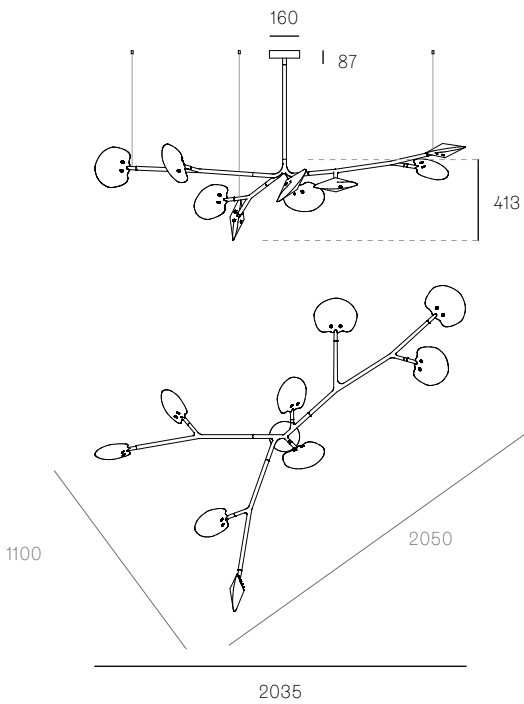

± 178 - 200mm

Image shown above 16.9a.1, 500mm extender, with pendant anchor kit

<b>Mounting</b>	Ceiling mounted
<b>Glass Colours</b>	Grey 1, grey 2, white 1, white 2
<b>Lamp</b>	1W LED, 2700K, 100lm (2500K and 3000K options available)
<b>Extenders</b>	Available in 150mm, 250mm, 500mm, 1200mm, 750mm (attached with 2 pendants). Up to 2500mm drop
<b>Finish</b>	Black powder coated
<b>Materials</b>	Poured glass, black powder coated stainless steel armature, electrical components, matte black canopy
<b>Power Supply</b>	Integral Bocci recommends remote mounting power supplies for ease of long-term maintenance.
<b>Environment</b>	Indoor, dry location. IP20
<b>Note</b>	Pendant anchor kit included.  Every single Bocci product is handmade. They are blown, poured, carved, polished, packed and dispatched directly by us. As such, no two products are identical; they are individual, irregular expressions of our research.
<b>Patent #</b>	CAN 16234 US D754,911 EU 002687774 - 0001 to 0012

**Certifications**

**Weight (kg)**

<b>16.5a.1</b>	16.7
<b>16.8a.1</b>	26.6
<b>16.8a.2</b>	28.2
<b>16.9a.1</b>	25.8
<b>16.9a.2</b>	29.5
<b>16.11a.1</b>	38.1
<b>16.11a.2</b>	36.2
<b>16.13a.1</b>	42.9
<b>16.17a.1</b>	55.7
<b>16.20a.1</b>	67.1
<b>16.23a.1</b>	78.7
<b>16.33a.1</b>	112.9

Each product is unique, there may be a variance in the weight up to 10%.

16.5A.1

All dimensions are in millimeters (mm) unless otherwise specified.

16.8A.1

**16.8A.2**

All dimensions are in millimeters (mm) unless otherwise specified.

835 with  
500  
extender  
Maximum  
2500 drop

**16.9A.1**

1000  
with 500  
extender  
Maximum  
2500 drop

16.9A.2

All dimensions are in millimeters (mm) unless otherwise specified.

16.11A.1

16.11A.2

All dimensions are in millimeters (mm) unless otherwise specified.