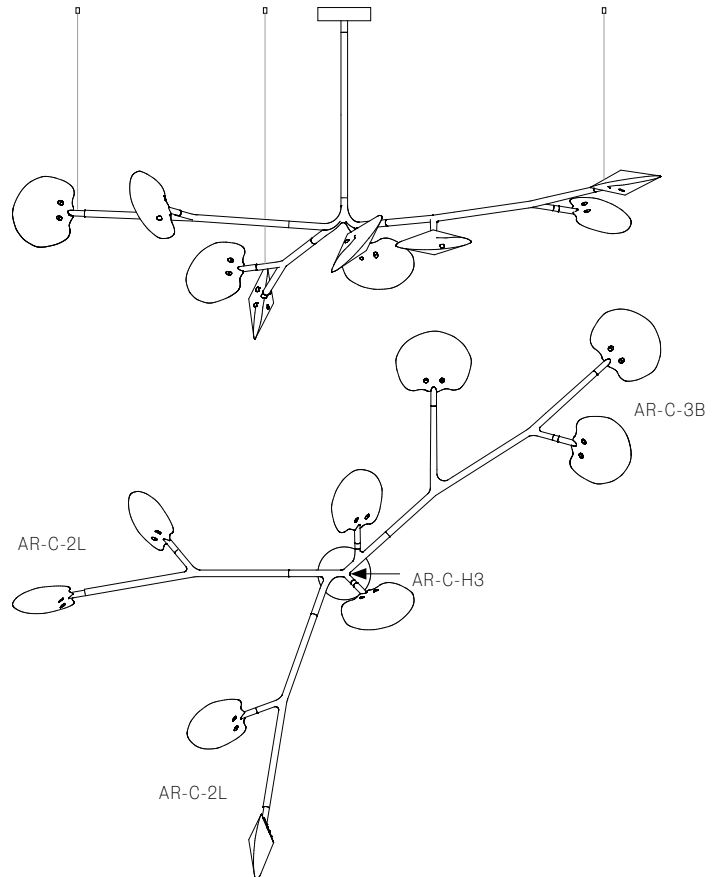

± 178 - 200mm

Image shown above 16.9a.1, 500mm extender, with pendant anchor kit

<b>Mounting</b>	Ceiling mounted
<b>Glass Colours</b>	Grey 1, grey 2, white 1, white 2
<b>Lamp</b>	1W LED, 2700K, 100lm (2500K and 3000K options available)
<b>Extenders</b>	Available in 150mm, 250mm, 500mm, 1200mm, 750mm (attached with 2 pendants). Up to 2500mm drop
<b>Finish</b>	Black powder coated
<b>Materials</b>	Poured glass, black powder coated stainless steel armature, electrical components, matte black canopy
<b>Power Supply</b>	Integral Bocci recommends remote mounting power supplies for ease of long-term maintenance.
<b>Environment</b>	Indoor, dry location. IP20
<b>Note</b>	Pendant anchor kit included.  Every single Bocci product is handmade. They are blown, poured, carved, polished, packed and dispatched directly by us. As such, no two products are identical; they are individual, irregular expressions of our research.
<b>Patent #</b>	CAN 16234 US D754,911 EU 002687774 - 0001 to 0012

Each product is unique, there may be a variance in the weight up to 10%.

16.5A.1

All dimensions are in millimeters (mm) unless otherwise specified.

16.8A.1

**16.8A.2**

All dimensions are in millimeters (mm) unless otherwise specified.

835 with  
500  
extender  
Maximum  
2500 drop

**16.9A.1**

1000  
with 500  
extender  
Maximum  
2500 drop

16.9A.2

All dimensions are in millimeters (mm) unless otherwise specified.

16.11A.1

16.11A.2

All dimensions are in millimeters (mm) unless otherwise specified.

16.13A.1

**16.17A.1**

All dimensions are in millimeters (mm) unless otherwise specified.

**16.20A.1**

**16.23A.1**

All dimensions are in millimeters (mm) unless otherwise specified.

**16.33A.1**