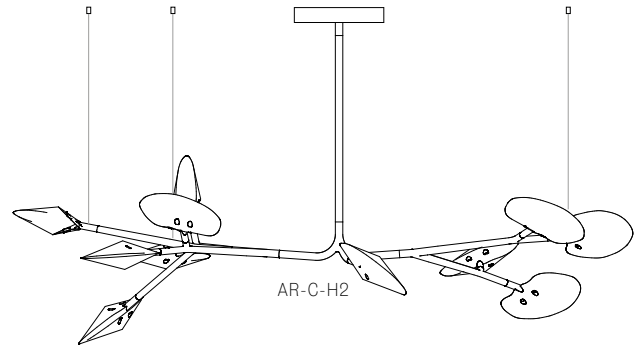

± 178 - 200mm

Image shown above 16.9a.1, 500mm extender, with pendant anchor kit

<b>Mounting</b>	Ceiling mounted
<b>Glass Colours</b>	Grey 1, grey 2, white 1, white 2
<b>Lamp</b>	1W LED, 2700K, 100lm (2500K and 3000K options available)
<b>Extenders</b>	Available in 150mm, 250mm, 500mm, 1200mm, 750mm (attached with 2 pendants). Up to 2500mm drop
<b>Finish</b>	Black powder coated
<b>Materials</b>	Poured glass, black powder coated stainless steel armature, electrical components, matte black canopy
<b>Power Supply</b>	Integral Bocci recommends remote mounting power supplies for ease of long-term maintenance.
<b>Environment</b>	Indoor, dry location. IP20
<b>Note</b>	Pendant anchor kit included.  Every single Bocci product is handmade. They are blown, poured, carved, polished, packed and dispatched directly by us. As such, no two products are identical; they are individual, irregular expressions of our research.
<b>Patent #</b>	CAN 16234 US D754,911 EU 002687774 - 0001 to 0012

835 with  
500  
extender  
Maximum  
2500 drop

**16.9A.1**

1000  
with 500  
extender  
Maximum  
2500 drop

16.9A.2

All dimensions are in millimeters (mm) unless otherwise specified.

16.11A.1

16.11A.2

All dimensions are in millimeters (mm) unless otherwise specified.

16.13A.1

**16.17A.1**

All dimensions are in millimeters (mm) unless otherwise specified.

**16.20A.1**

**16.23A.1**

All dimensions are in millimeters (mm) unless otherwise specified.

**16.33A.1**