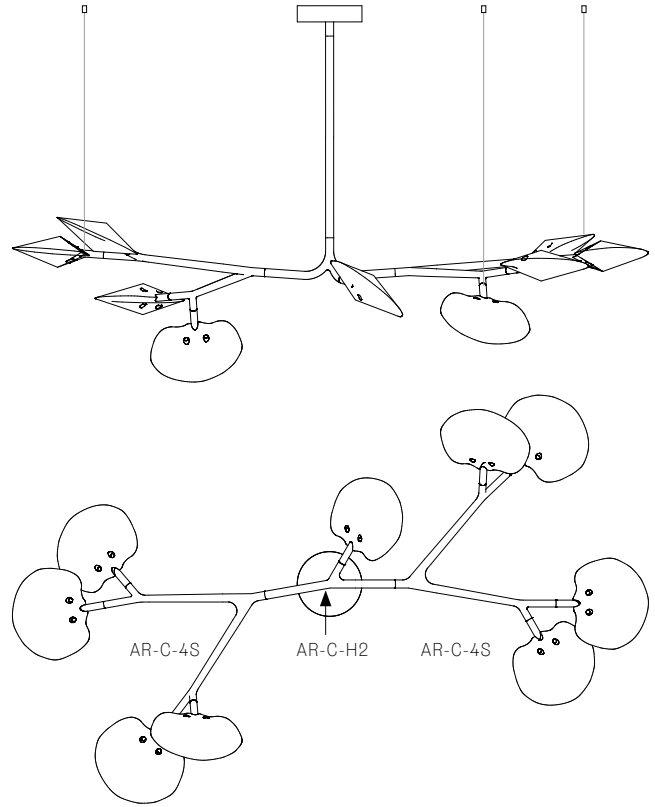

± 178 - 200mm

Image shown above 16.9a.1, 500mm extender, with pendant anchor kit

<b>Mounting</b>	Ceiling mounted
<b>Glass Colours</b>	Grey 1, grey 2, white 1, white 2
<b>Lamp</b>	1W LED, 2700K, 100lm (2500K and 3000K options available)
<b>Extenders</b>	Available in 150mm, 250mm, 500mm, 1200mm, 750mm (attached with 2 pendants). Up to 2500mm drop
<b>Finish</b>	Black powder coated
<b>Materials</b>	Poured glass, black powder coated stainless steel armature, electrical components, matte black canopy
<b>Power Supply</b>	Integral Bocci recommends remote mounting power supplies for ease of long-term maintenance.
<b>Environment</b>	Indoor, dry location. IP20
<b>Note</b>	Pendant anchor kit included.  Every single Bocci product is handmade. They are blown, poured, carved, polished, packed and dispatched directly by us. As such, no two products are identical; they are individual, irregular expressions of our research.
<b>Patent #</b>	CAN 16234 US D754,911 EU 002687774 - 0001 to 0012

**Certifications**

**Weight (kg)**

<b>16.5a.1</b>	16.7
<b>16.8a.1</b>	26.6
<b>16.8a.2</b>	28.2
<b>16.9a.1</b>	25.8
<b>16.9a.2</b>	29.5
<b>16.11a.1</b>	38.1
<b>16.11a.2</b>	36.2
<b>16.13a.1</b>	42.9
<b>16.17a.1</b>	55.7
<b>16.20a.1</b>	67.1
<b>16.23a.1</b>	78.7
<b>16.33a.1</b>	112.9

835 with  
500  
extender  
Maximum  
2500 drop

**16.9A.1**

1000  
with 500  
extender  
Maximum  
2500 drop

16.9A.2

All dimensions are in millimeters (mm) unless otherwise specified.

16.11A.1

16.11A.2

All dimensions are in millimeters (mm) unless otherwise specified.

16.13A.1

**16.17A.1**

All dimensions are in millimeters (mm) unless otherwise specified.

**16.20A.1**

**16.23A.1**

All dimensions are in millimeters (mm) unless otherwise specified.

**16.33A.1**