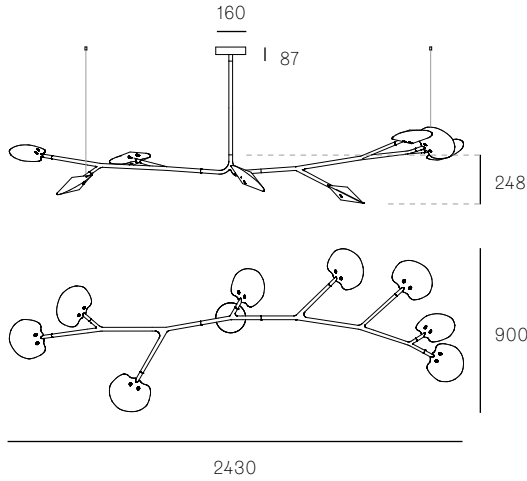

± 178 - 200mm

Image shown above 16.9a.1, 500mm extender, with pendant anchor kit

<b>Mounting</b>	Ceiling mounted
<b>Glass Colours</b>	Grey 1, grey 2, white 1, white 2
<b>Lamp</b>	1W LED, 2700K, 100lm (2500K and 3000K options available)
<b>Extenders</b>	Available in 150mm, 250mm, 500mm, 1200mm, 750mm (attached with 2 pendants). Up to 2500mm drop
<b>Finish</b>	Black powder coated
<b>Materials</b>	Poured glass, black powder coated stainless steel armature, electrical components, matte black canopy
<b>Power Supply</b>	Integral Bocci recommends remote mounting power supplies for ease of long-term maintenance.
<b>Environment</b>	Indoor, dry location. IP20
<b>Note</b>	Pendant anchor kit included.  Every single Bocci product is handmade. They are blown, poured, carved, polished, packed and dispatched directly by us. As such, no two products are identical; they are individual, irregular expressions of our research.
<b>Patent #</b>	CAN 16234 US D754,911 EU 002687774 - 0001 to 0012

**Certifications**

**Weight (kg)**

<b>16.5a.1</b>	16.7
<b>16.8a.1</b>	26.6
<b>16.8a.2</b>	28.2
<b>16.9a.1</b>	25.8
<b>16.9a.2</b>	29.5
<b>16.11a.1</b>	38.1
<b>16.11a.2</b>	36.2
<b>16.13a.1</b>	42.9
<b>16.17a.1</b>	55.7
<b>16.20a.1</b>	67.1
<b>16.23a.1</b>	78.7
<b>16.33a.1</b>	112.9

Each product is unique, there may be a variance in the weight up to 10%.

16.5A.1

All dimensions are in millimeters (mm) unless otherwise specified.

16.8A.1

**16.8A.2**

All dimensions are in millimeters (mm) unless otherwise specified.

835 with  
500  
extender  
Maximum  
2500 drop

**16.9A.1**

1000  
with 500  
extender  
Maximum  
2500 drop

16.9A.2

All dimensions are in millimeters (mm) unless otherwise specified.

16.11A.1

16.11A.2

All dimensions are in millimeters (mm) unless otherwise specified.