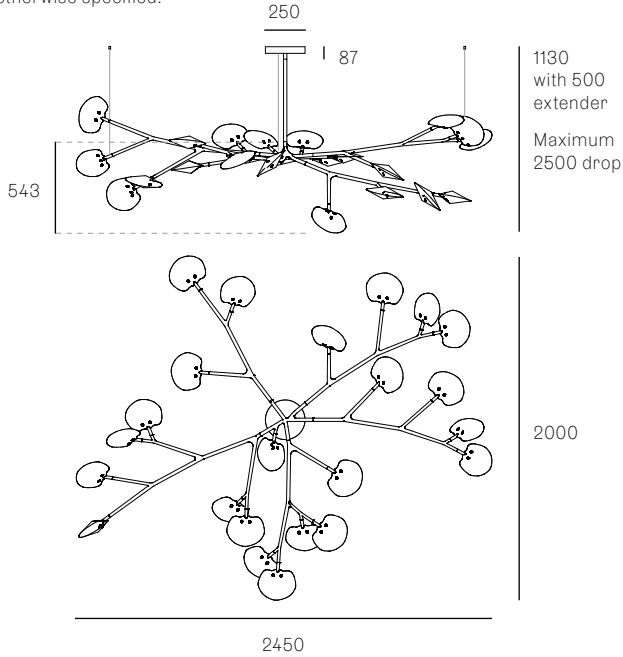

± 178 - 200mm

Image shown above 16.9a.1, 500mm extender, with pendant anchor kit

<b>Mounting</b>	Ceiling mounted
<b>Glass Colours</b>	Grey 1, grey 2, white 1, white 2
<b>Lamp</b>	1W LED, 2700K, 100lm (2500K and 3000K options available)
<b>Extenders</b>	Available in 150mm, 250mm, 500mm, 1200mm, 750mm (attached with 2 pendants). Up to 2500mm drop
<b>Finish</b>	Black powder coated
<b>Materials</b>	Poured glass, black powder coated stainless steel armature, electrical components, matte black canopy
<b>Power Supply</b>	Integral Bocci recommends remote mounting power supplies for ease of long-term maintenance.
<b>Environment</b>	Indoor, dry location. IP20
<b>Note</b>	Pendant anchor kit included.  Every single Bocci product is handmade. They are blown, poured, carved, polished, packed and dispatched directly by us. As such, no two products are identical; they are individual, irregular expressions of our research.
<b>Patent #</b>	CAN 16234 US D754,911 EU 002687774 - 0001 to 0012

16.13A.1

**16.17A.1**

All dimensions are in millimeters (mm) unless otherwise specified.

**16.20A.1**

**16.23A.1**

All dimensions are in millimeters (mm) unless otherwise specified.

**16.33A.1**