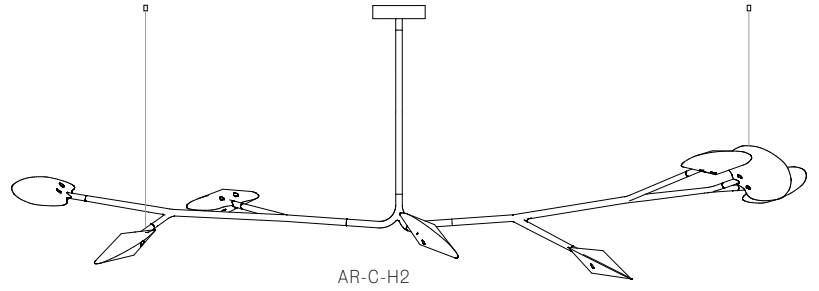

± 178 - 200mm

Image shown above 16.9a.1, 500mm extender, with pendant anchor kit

<b>Mounting</b>	Ceiling mounted
<b>Glass Colours</b>	Grey 1, grey 2, white 1, white 2
<b>Lamp</b>	1W LED, 2700K, 100lm (2500K and 3000K options available)
<b>Extenders</b>	Available in 150mm, 250mm, 500mm, 1200mm, 750mm (attached with 2 pendants). Up to 2500mm drop
<b>Finish</b>	Black powder coated
<b>Materials</b>	Poured glass, black powder coated stainless steel armature, electrical components, matte black canopy
<b>Power Supply</b>	Integral Bocci recommends remote mounting power supplies for ease of long-term maintenance.
<b>Environment</b>	Indoor, dry location. IP20
<b>Note</b>	Pendant anchor kit included.  Every single Bocci product is handmade. They are blown, poured, carved, polished, packed and dispatched directly by us. As such, no two products are identical; they are individual, irregular expressions of our research.
<b>Patent #</b>	CAN 16234 US D754,911 EU 002687774 - 0001 to 0012

**Certifications**

**Weight (kg)**

<b>16.5a.1</b>	16.7
<b>16.8a.1</b>	26.6
<b>16.8a.2</b>	28.2
<b>16.9a.1</b>	25.8
<b>16.9a.2</b>	29.5
<b>16.11a.1</b>	38.1
<b>16.11a.2</b>	36.2
<b>16.13a.1</b>	42.9
<b>16.17a.1</b>	55.7
<b>16.20a.1</b>	67.1
<b>16.23a.1</b>	78.7
<b>16.33a.1</b>	112.9

Each product is unique, there may be a variance in the weight up to 10%.

16.5A.1

All dimensions are in millimeters (mm) unless otherwise specified.

16.8A.1

**16.8A.2**

All dimensions are in millimeters (mm) unless otherwise specified.

835 with  
500  
extender  
Maximum  
2500 drop

**16.9A.1**

1000  
with 500  
extender  
Maximum  
2500 drop

16.9A.2

All dimensions are in millimeters (mm) unless otherwise specified.

16.11A.1

16.11A.2

All dimensions are in millimeters (mm) unless otherwise specified.