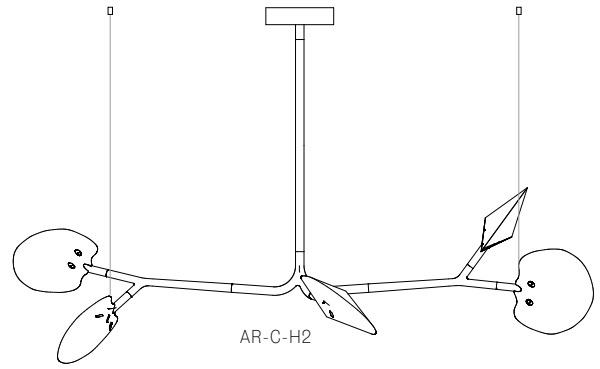

± 178 - 200mm

Image shown above 16.9a.1, 500mm extender, with pendant anchor kit

<b>Mounting</b>	Ceiling mounted
<b>Glass Colours</b>	Grey 1, grey 2, white 1, white 2
<b>Lamp</b>	1W LED, 2700K, 100lm (2500K and 3000K options available)
<b>Extenders</b>	Available in 150mm, 250mm, 500mm, 1200mm, 750mm (attached with 2 pendants). Up to 2500mm drop
<b>Finish</b>	Black powder coated
<b>Materials</b>	Poured glass, black powder coated stainless steel armature, electrical components, matte black canopy
<b>Power Supply</b>	Integral Bocci recommends remote mounting power supplies for ease of long-term maintenance.
<b>Environment</b>	Indoor, dry location. IP20
<b>Note</b>	Pendant anchor kit included.  Every single Bocci product is handmade. They are blown, poured, carved, polished, packed and dispatched directly by us. As such, no two products are identical; they are individual, irregular expressions of our research.
<b>Patent #</b>	CAN 16234 US D754,911 EU 002687774 - 0001 to 0012

**Certifications**

**Weight (kg)**

<b>16.5a.1</b>	16.7
<b>16.8a.1</b>	26.6
<b>16.8a.2</b>	28.2
<b>16.9a.1</b>	25.8
<b>16.9a.2</b>	29.5
<b>16.11a.1</b>	38.1
<b>16.11a.2</b>	36.2
<b>16.13a.1</b>	42.9
<b>16.17a.1</b>	55.7
<b>16.20a.1</b>	67.1
<b>16.23a.1</b>	78.7
<b>16.33a.1</b>	112.9

Each product is unique, there may be a variance in the weight up to 10%.

16.5A.1

All dimensions are in millimeters (mm) unless otherwise specified.

16.8A.1

**16.8A.2**

All dimensions are in millimeters (mm) unless otherwise specified.

835 with  
500  
extender  
Maximum  
2500 drop

**16.9A.1**

1000  
with 500  
extender  
Maximum  
2500 drop

16.9A.2

All dimensions are in millimeters (mm) unless otherwise specified.

16.11A.1

16.11A.2

All dimensions are in millimeters (mm) unless otherwise specified.