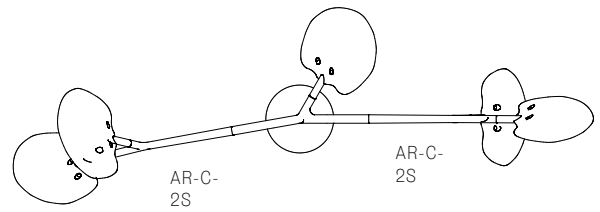

± 178 - 200mm

Image shown above 16.9a.1, 500mm extender, with pendant anchor kit

<b>Mounting</b>	Ceiling mounted
<b>Glass Colours</b>	Grey 1, grey 2, white 1, white 2
<b>Lamp</b>	1W LED, 2700K, 100lm (2500K and 3000K options available)
<b>Extenders</b>	Available in 150mm, 250mm, 500mm, 1200mm, 750mm (attached with 2 pendants). Up to 2500mm drop
<b>Finish</b>	Black powder coated
<b>Materials</b>	Poured glass, black powder coated stainless steel armature, electrical components, matte black canopy
<b>Power Supply</b>	Integral Bocci recommends remote mounting power supplies for ease of long-term maintenance.
<b>Environment</b>	Indoor, dry location. IP20
<b>Note</b>	Pendant anchor kit included.  Every single Bocci product is handmade. They are blown, poured, carved, polished, packed and dispatched directly by us. As such, no two products are identical; they are individual, irregular expressions of our research.
<b>Patent #</b>	CAN 16234 US D754,911 EU 002687774 - 0001 to 0012

**Certifications**

**Weight (kg)**

<b>16.5a.1</b>	16.7
<b>16.8a.1</b>	26.6
<b>16.8a.2</b>	28.2
<b>16.9a.1</b>	25.8
<b>16.9a.2</b>	29.5
<b>16.11a.1</b>	38.1
<b>16.11a.2</b>	36.2
<b>16.13a.1</b>	42.9
<b>16.17a.1</b>	55.7
<b>16.20a.1</b>	67.1
<b>16.23a.1</b>	78.7
<b>16.33a.1</b>	112.9

Each product is unique, there may be a variance in the weight up to 10%.

16.5A.1

All dimensions are in millimeters (mm) unless otherwise specified.

16.8A.1

**16.8A.2**

All dimensions are in millimeters (mm) unless otherwise specified.

835 with  
500  
extender  
Maximum  
2500 drop

**16.9A.1**

1000  
with 500  
extender  
Maximum  
2500 drop

16.9A.2

All dimensions are in millimeters (mm) unless otherwise specified.

16.11A.1

16.11A.2

All dimensions are in millimeters (mm) unless otherwise specified.