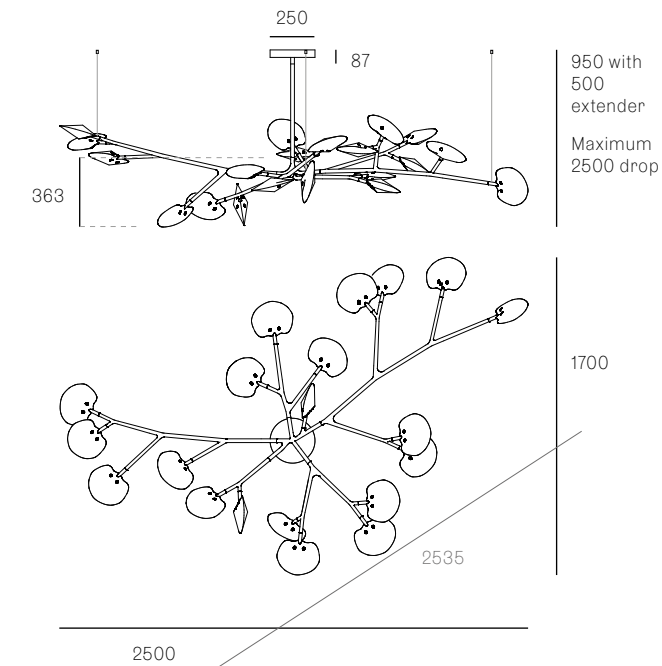

± 178 - 200mm

Image shown above 16.9a.1, 500mm extender, with pendant anchor kit

<b>Mounting</b>	Ceiling mounted
<b>Glass Colours</b>	Grey 1, grey 2, white 1, white 2
<b>Lamp</b>	1W LED, 2700K, 100lm (2500K and 3000K options available)
<b>Extenders</b>	Available in 150mm, 250mm, 500mm, 1200mm, 750mm (attached with 2 pendants). Up to 2500mm drop
<b>Finish</b>	Black powder coated
<b>Materials</b>	Poured glass, black powder coated stainless steel armature, electrical components, matte black canopy
<b>Power Supply</b>	Integral Bocci recommends remote mounting power supplies for ease of long-term maintenance.
<b>Environment</b>	Indoor, dry location. IP20
<b>Note</b>	Pendant anchor kit included.  Every single Bocci product is handmade. They are blown, poured, carved, polished, packed and dispatched directly by us. As such, no two products are identical; they are individual, irregular expressions of our research.
<b>Patent #</b>	CAN 16234 US D754,911 EU 002687774 - 0001 to 0012

**Certifications**

**Weight (kg)**

<b>16.5a.1</b>	16.7
<b>16.8a.1</b>	26.6
<b>16.8a.2</b>	28.2
<b>16.9a.1</b>	25.8
<b>16.9a.2</b>	29.5
<b>16.11a.1</b>	38.1
<b>16.11a.2</b>	36.2
<b>16.13a.1</b>	42.9
<b>16.17a.1</b>	55.7
<b>16.20a.1</b>	67.1
<b>16.23a.1</b>	78.7
<b>16.33a.1</b>	112.9

Each product is unique, there may be a variance in the weight up to 10%.

16.5A.1

All dimensions are in millimeters (mm) unless otherwise specified.

16.8A.1

**16.8A.2**

All dimensions are in millimeters (mm) unless otherwise specified.

16.13A.1

**16.17A.1**

All dimensions are in millimeters (mm) unless otherwise specified.

**16.20A.1**

**16.23A.1**

All dimensions are in millimeters (mm) unless otherwise specified.

**16.33A.1**