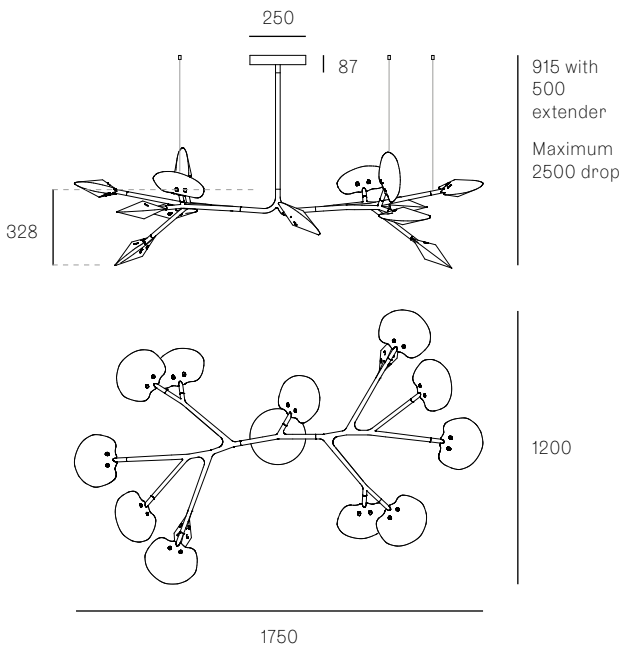

± 178 - 200mm

Image shown above 16.9a.1, 500mm extender, with pendant anchor kit

<b>Mounting</b>	Ceiling mounted
<b>Glass Colours</b>	Grey 1, grey 2, white 1, white 2
<b>Lamp</b>	1W LED, 2700K, 100lm (2500K and 3000K options available)
<b>Extenders</b>	Available in 150mm, 250mm, 500mm, 1200mm, 750mm (attached with 2 pendants). Up to 2500mm drop
<b>Finish</b>	Black powder coated
<b>Materials</b>	Poured glass, black powder coated stainless steel armature, electrical components, matte black canopy
<b>Power Supply</b>	Integral Bocci recommends remote mounting power supplies for ease of long-term maintenance.
<b>Environment</b>	Indoor, dry location. IP20
<b>Note</b>	Pendant anchor kit included.  Every single Bocci product is handmade. They are blown, poured, carved, polished, packed and dispatched directly by us. As such, no two products are identical; they are individual, irregular expressions of our research.
<b>Patent #</b>	CAN 16234 US D754,911 EU 002687774 - 0001 to 0012

Each product is unique, there may be a variance in the weight up to 10%.

16.5A.1

All dimensions are in millimeters (mm) unless otherwise specified.

16.8A.1

**16.8A.2**

All dimensions are in millimeters (mm) unless otherwise specified.

835 with  
500  
extender  
Maximum  
2500 drop

**16.9A.1**

1000  
with 500  
extender  
Maximum  
2500 drop

16.9A.2

All dimensions are in millimeters (mm) unless otherwise specified.

16.11A.1

16.11A.2

All dimensions are in millimeters (mm) unless otherwise specified.

16.13A.1

**16.17A.1**

All dimensions are in millimeters (mm) unless otherwise specified.

**16.20A.1**

**16.23A.1**

All dimensions are in millimeters (mm) unless otherwise specified.

**16.33A.1**