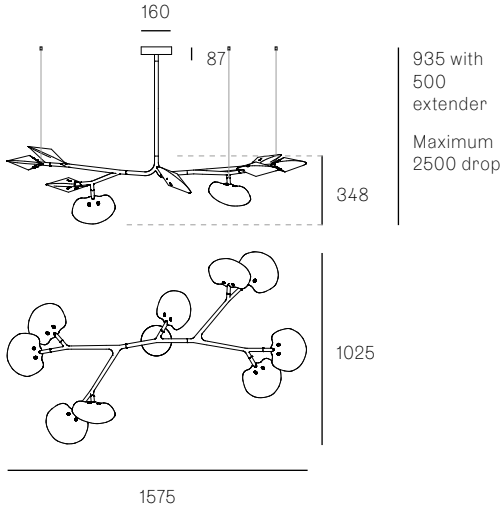

± 178 - 200mm

Image shown above 16.9a.1, 500mm extender, with pendant anchor kit

<b>Mounting</b>	Ceiling mounted
<b>Glass Colours</b>	Grey 1, grey 2, white 1, white 2
<b>Lamp</b>	1W LED, 2700K, 100lm (2500K and 3000K options available)
<b>Extenders</b>	Available in 150mm, 250mm, 500mm, 1200mm, 750mm (attached with 2 pendants). Up to 2500mm drop
<b>Finish</b>	Black powder coated
<b>Materials</b>	Poured glass, black powder coated stainless steel armature, electrical components, matte black canopy
<b>Power Supply</b>	Integral Bocci recommends remote mounting power supplies for ease of long-term maintenance.
<b>Environment</b>	Indoor, dry location. IP20
<b>Note</b>	Pendant anchor kit included.  Every single Bocci product is handmade. They are blown, poured, carved, polished, packed and dispatched directly by us. As such, no two products are identical; they are individual, irregular expressions of our research.
<b>Patent #</b>	CAN 16234 US D754,911 EU 002687774 - 0001 to 0012

Each product is unique, there may be a variance in the weight up to 10%.

16.5A.1

All dimensions are in millimeters (mm) unless otherwise specified.

16.8A.1

**16.8A.2**

All dimensions are in millimeters (mm) unless otherwise specified.

835 with  
500  
extender  
Maximum  
2500 drop

**16.9A.1**

1000  
with 500  
extender  
Maximum  
2500 drop

16.9A.2

All dimensions are in millimeters (mm) unless otherwise specified.

16.11A.1

16.11A.2

All dimensions are in millimeters (mm) unless otherwise specified.

16.13A.1

**16.17A.1**

All dimensions are in millimeters (mm) unless otherwise specified.

**16.20A.1**

**16.23A.1**

All dimensions are in millimeters (mm) unless otherwise specified.

**16.33A.1**