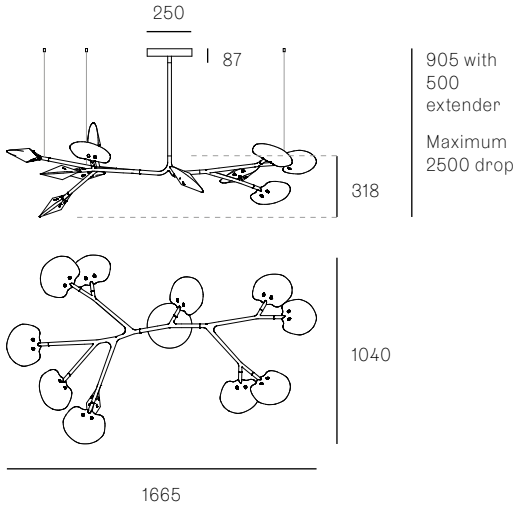

± 178 - 200mm

Image shown above 16.9a.1, 500mm extender, with pendant anchor kit

<b>Mounting</b>	Ceiling mounted
<b>Glass Colours</b>	Grey 1, grey 2, white 1, white 2
<b>Lamp</b>	1W LED, 2700K, 100lm (2500K and 3000K options available)
<b>Extenders</b>	Available in 150mm, 250mm, 500mm, 1200mm, 750mm (attached with 2 pendants). Up to 2500mm drop
<b>Finish</b>	Black powder coated
<b>Materials</b>	Poured glass, black powder coated stainless steel armature, electrical components, matte black canopy
<b>Power Supply</b>	Integral Bocci recommends remote mounting power supplies for ease of long-term maintenance.
<b>Environment</b>	Indoor, dry location. IP20
<b>Note</b>	Pendant anchor kit included.  Every single Bocci product is handmade. They are blown, poured, carved, polished, packed and dispatched directly by us. As such, no two products are identical; they are individual, irregular expressions of our research.
<b>Patent #</b>	CAN 16234 US D754,911 EU 002687774 - 0001 to 0012

Each product is unique, there may be a variance in the weight up to 10%.

16.5A.1

All dimensions are in millimeters (mm) unless otherwise specified.

16.8A.1

**16.8A.2**

All dimensions are in millimeters (mm) unless otherwise specified.

835 with  
500  
extender  
Maximum  
2500 drop

**16.9A.1**

1000  
with 500  
extender  
Maximum  
2500 drop

16.9A.2

All dimensions are in millimeters (mm) unless otherwise specified.

16.11A.1

16.11A.2

All dimensions are in millimeters (mm) unless otherwise specified.

16.13A.1

**16.17A.1**

All dimensions are in millimeters (mm) unless otherwise specified.

**16.20A.1**

**16.23A.1**

All dimensions are in millimeters (mm) unless otherwise specified.

**16.33A.1**