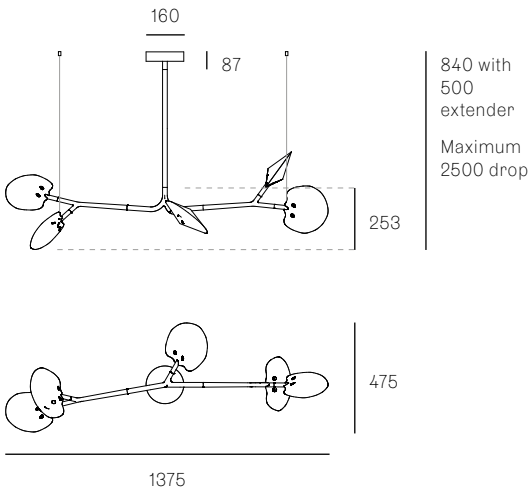

± 178 - 200mm

Image shown above 16.9a.1, 500mm extender, with pendant anchor kit

<b>Mounting</b>	Ceiling mounted
<b>Glass Colours</b>	Grey 1, grey 2, white 1, white 2
<b>Lamp</b>	1W LED, 2700K, 100lm (2500K and 3000K options available)
<b>Extenders</b>	Available in 150mm, 250mm, 500mm, 1200mm, 750mm (attached with 2 pendants). Up to 2500mm drop
<b>Finish</b>	Black powder coated
<b>Materials</b>	Poured glass, black powder coated stainless steel armature, electrical components, matte black canopy
<b>Power Supply</b>	Integral Bocci recommends remote mounting power supplies for ease of long-term maintenance.
<b>Environment</b>	Indoor, dry location. IP20
<b>Note</b>	Pendant anchor kit included.  Every single Bocci product is handmade. They are blown, poured, carved, polished, packed and dispatched directly by us. As such, no two products are identical; they are individual, irregular expressions of our research.
<b>Patent #</b>	CAN 16234 US D754,911 EU 002687774 - 0001 to 0012

**Certifications**

**Weight (kg)**

<b>16.5a.1</b>	16.7
<b>16.8a.1</b>	26.6
<b>16.8a.2</b>	28.2
<b>16.9a.1</b>	25.8
<b>16.9a.2</b>	29.5
<b>16.11a.1</b>	38.1
<b>16.11a.2</b>	36.2
<b>16.13a.1</b>	42.9
<b>16.17a.1</b>	55.7
<b>16.20a.1</b>	67.1
<b>16.23a.1</b>	78.7
<b>16.33a.1</b>	112.9

Each product is unique, there may be a variance in the weight up to 10%.

16.5A.1

All dimensions are in millimeters (mm) unless otherwise specified.

16.8A.1

**16.8A.2**

All dimensions are in millimeters (mm) unless otherwise specified.

835 with  
500  
extender  
Maximum  
2500 drop

**16.9A.1**

1000  
with 500  
extender  
Maximum  
2500 drop

16.9A.2

All dimensions are in millimeters (mm) unless otherwise specified.

16.11A.1

16.11A.2

All dimensions are in millimeters (mm) unless otherwise specified.