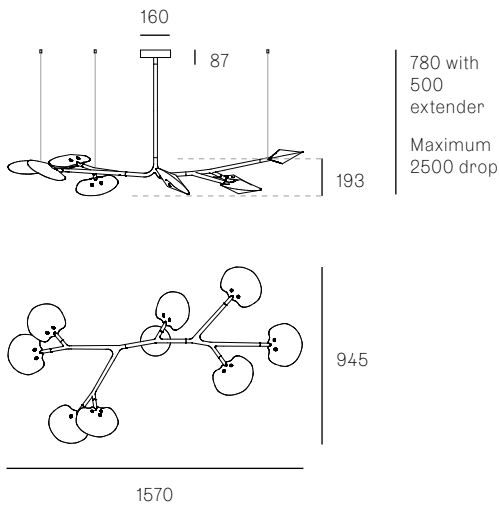

± 178 - 200mm

Image shown above 16.9a.1, 500mm extender, with pendant anchor kit

<b>Mounting</b>	Ceiling mounted
<b>Glass Colours</b>	Grey 1, grey 2, white 1, white 2
<b>Lamp</b>	1W LED, 2700K, 100lm (2500K and 3000K options available)
<b>Extenders</b>	Available in 150mm, 250mm, 500mm, 1200mm, 750mm (attached with 2 pendants). Up to 2500mm drop
<b>Finish</b>	Black powder coated
<b>Materials</b>	Poured glass, black powder coated stainless steel armature, electrical components, matte black canopy
<b>Power Supply</b>	Integral Bocci recommends remote mounting power supplies for ease of long-term maintenance.
<b>Environment</b>	Indoor, dry location. IP20
<b>Note</b>	Pendant anchor kit included.  Every single Bocci product is handmade. They are blown, poured, carved, polished, packed and dispatched directly by us. As such, no two products are identical; they are individual, irregular expressions of our research.
<b>Patent #</b>	CAN 16234 US D754,911 EU 002687774 - 0001 to 0012

**Certifications**

**Weight (kg)**

<b>16.5a.1</b>	16.7
<b>16.8a.1</b>	26.6
<b>16.8a.2</b>	28.2
<b>16.9a.1</b>	25.8
<b>16.9a.2</b>	29.5
<b>16.11a.1</b>	38.1
<b>16.11a.2</b>	36.2
<b>16.13a.1</b>	42.9
<b>16.17a.1</b>	55.7
<b>16.20a.1</b>	67.1
<b>16.23a.1</b>	78.7
<b>16.33a.1</b>	112.9

Each product is unique, there may be a variance in the weight up to 10%.

16.5A.1

All dimensions are in millimeters (mm) unless otherwise specified.

16.8A.1

**16.8A.2**

All dimensions are in millimeters (mm) unless otherwise specified.

835 with  
500  
extender  
Maximum  
2500 drop

**16.9A.1**

1000  
with 500  
extender  
Maximum  
2500 drop

16.9A.2

All dimensions are in millimeters (mm) unless otherwise specified.

16.11A.1

16.11A.2

All dimensions are in millimeters (mm) unless otherwise specified.