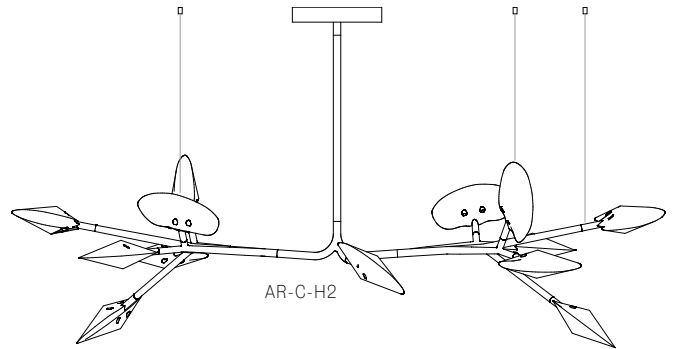

± 178 - 200mm

Image shown above 16.9a.1, 500mm extender, with pendant anchor kit

<b>Mounting</b>	Ceiling mounted
<b>Glass Colours</b>	Grey 1, grey 2, white 1, white 2
<b>Lamp</b>	1W LED, 2700K, 100lm (2500K and 3000K options available)
<b>Extenders</b>	Available in 150mm, 250mm, 500mm, 1200mm, 750mm (attached with 2 pendants). Up to 2500mm drop
<b>Finish</b>	Black powder coated
<b>Materials</b>	Poured glass, black powder coated stainless steel armature, electrical components, matte black canopy
<b>Power Supply</b>	Integral Bocci recommends remote mounting power supplies for ease of long-term maintenance.
<b>Environment</b>	Indoor, dry location. IP20
<b>Note</b>	Pendant anchor kit included.  Every single Bocci product is handmade. They are blown, poured, carved, polished, packed and dispatched directly by us. As such, no two products are identical; they are individual, irregular expressions of our research.
<b>Patent #</b>	CAN 16234 US D754,911 EU 002687774 - 0001 to 0012

835 with  
500  
extender  
Maximum  
2500 drop

**16.9A.1**

1000  
with 500  
extender  
Maximum  
2500 drop

16.9A.2

All dimensions are in millimeters (mm) unless otherwise specified.

16.11A.1

16.11A.2

All dimensions are in millimeters (mm) unless otherwise specified.

16.13A.1

**16.17A.1**

All dimensions are in millimeters (mm) unless otherwise specified.

**16.20A.1**

**16.23A.1**

All dimensions are in millimeters (mm) unless otherwise specified.

**16.33A.1**