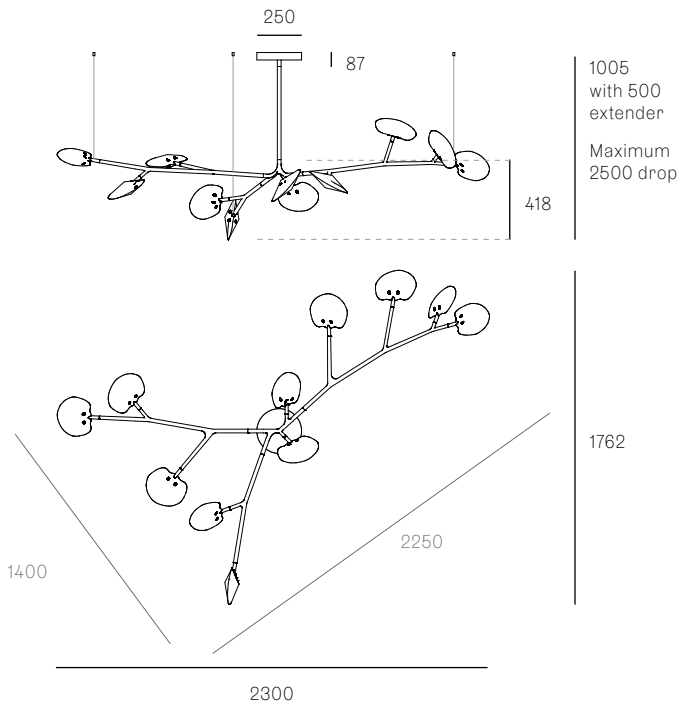

**Certifications**

**Weight (kg)**

<b>16.5a.1</b>	16.7
<b>16.8a.1</b>	26.6
<b>16.8a.2</b>	28.2
<b>16.9a.1</b>	25.8
<b>16.9a.2</b>	29.5
<b>16.11a.1</b>	38.1
<b>16.11a.2</b>	36.2
<b>16.13a.1</b>	42.9
<b>16.17a.1</b>	55.7
<b>16.20a.1</b>	67.1
<b>16.23a.1</b>	78.7
<b>16.33a.1</b>	112.9

Each product is unique, there may be a variance in the weight up to 10%.

16.5A.1

All dimensions are in millimeters (mm) unless otherwise specified.

16.8A.1

**16.8A.2**

All dimensions are in millimeters (mm) unless otherwise specified.

835 with  
500  
extender  
Maximum  
2500 drop

**16.9A.1**

1000  
with 500  
extender  
Maximum  
2500 drop

16.9A.2

All dimensions are in millimeters (mm) unless otherwise specified.

16.11A.1

16.11A.2

All dimensions are in millimeters (mm) unless otherwise specified.

16.13A.1

**16.17A.1**

All dimensions are in millimeters (mm) unless otherwise specified.

**16.20A.1**

**16.23A.1**

All dimensions are in millimeters (mm) unless otherwise specified.

**16.33A.1**