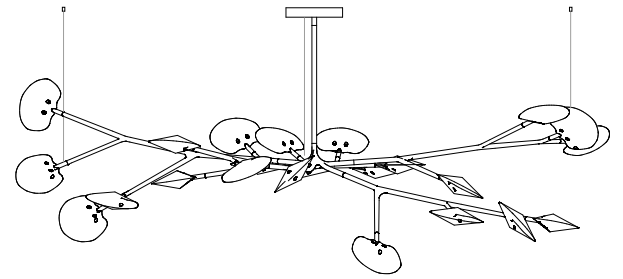

± 178 - 200mm

Image shown above 16.9a.1, 500mm extender, with pendant anchor kit

<b>Mounting</b>	Ceiling mounted
<b>Glass Colours</b>	Grey 1, grey 2, white 1, white 2
<b>Lamp</b>	1W LED, 2700K, 100lm (2500K and 3000K options available)
<b>Extenders</b>	Available in 150mm, 250mm, 500mm, 1200mm, 750mm (attached with 2 pendants). Up to 2500mm drop
<b>Finish</b>	Black powder coated
<b>Materials</b>	Poured glass, black powder coated stainless steel armature, electrical components, matte black canopy
<b>Power Supply</b>	Integral Bocci recommends remote mounting power supplies for ease of long-term maintenance.
<b>Environment</b>	Indoor, dry location. IP20
<b>Note</b>	Pendant anchor kit included.  Every single Bocci product is handmade. They are blown, poured, carved, polished, packed and dispatched directly by us. As such, no two products are identical; they are individual, irregular expressions of our research.
<b>Patent #</b>	CAN 16234 US D754,911 EU 002687774 - 0001 to 0012

16.13A.1

**16.17A.1**

All dimensions are in millimeters (mm) unless otherwise specified.

**16.20A.1**

**16.23A.1**

All dimensions are in millimeters (mm) unless otherwise specified.

**16.33A.1**