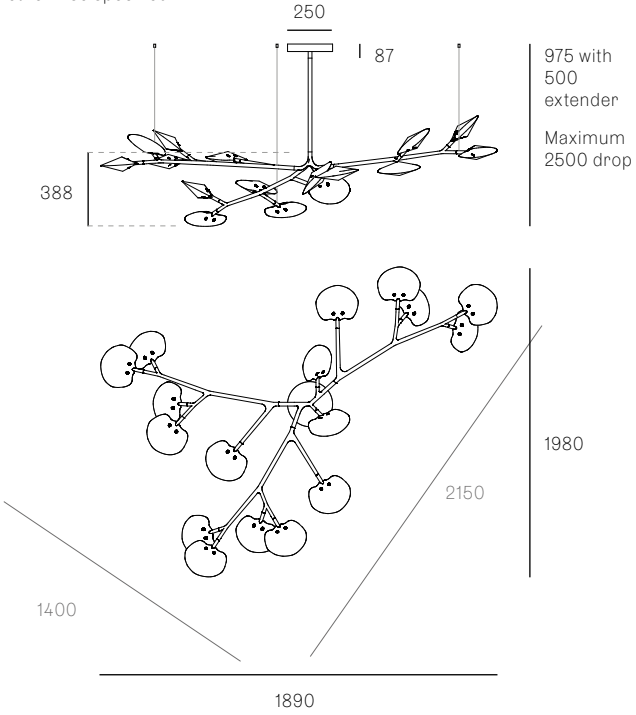

**Certifications**

**Weight (kg)**

<b>16.5a.1</b>	16.7
<b>16.8a.1</b>	26.6
<b>16.8a.2</b>	28.2
<b>16.9a.1</b>	25.8
<b>16.9a.2</b>	29.5
<b>16.11a.1</b>	38.1
<b>16.11a.2</b>	36.2
<b>16.13a.1</b>	42.9
<b>16.17a.1</b>	55.7
<b>16.20a.1</b>	67.1
<b>16.23a.1</b>	78.7
<b>16.33a.1</b>	112.9

Each product is unique, there may be a variance in the weight up to 10%.

16.5A.1

All dimensions are in millimeters (mm) unless otherwise specified.

16.8A.1

**16.8A.2**

All dimensions are in millimeters (mm) unless otherwise specified.

835 with  
500  
extender  
Maximum  
2500 drop

**16.9A.1**

1000  
with 500  
extender  
Maximum  
2500 drop

16.9A.2

All dimensions are in millimeters (mm) unless otherwise specified.

16.11A.1

16.11A.2

All dimensions are in millimeters (mm) unless otherwise specified.

16.13A.1

**16.17A.1**

All dimensions are in millimeters (mm) unless otherwise specified.

**16.20A.1**

**16.23A.1**

All dimensions are in millimeters (mm) unless otherwise specified.

**16.33A.1**