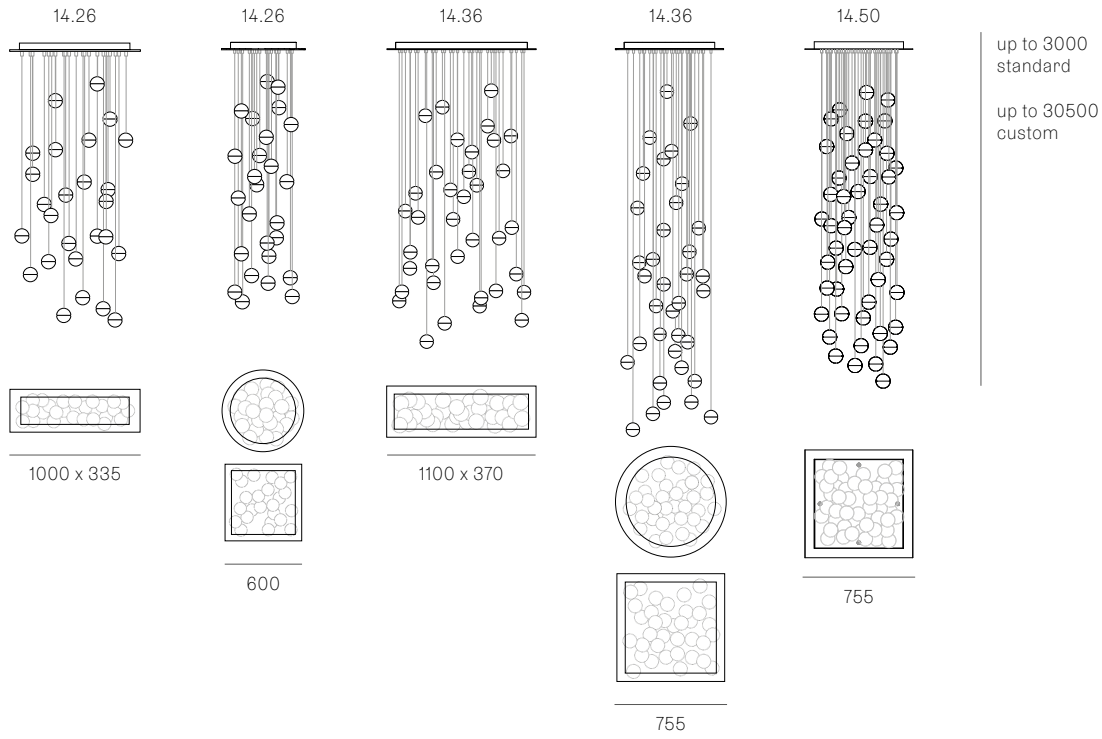

Image shown above 14.1 with round canopy

± Ø100mm

Series	14
Mounting	Ceiling mounted
Glass Colours	Clear, grey, sepia
Lamp	1W LED, 2700K, 100lm (2500K and 3000K options available) 10W Xenon, 2600K, 81lm
Coaxial Length	3000mm standard / up to 30500mm maximum Adjustable length: 14.1 - 14.9 Non-adjustable length: 14.11 - 14.50
Canopy Finishes	14.1 - 14.7: white, black or brushed nickel canopy 14.9 - 14.50: white canopy
Materials	Cast glass, blown borosilicate glass, braided metal coaxial cable, electrical components, steel canopy
Power Supply	Integral Remote mounted for 14.1m Bocci recommends remote mounting power supplies for ease of long-term maintenance.
Environment	Indoor, dry location. IP30
Note	Every single Bocci product is handmade. Each one is variously blown, poured, carved, polished, packed and dispatched directly by us. As such, no two products are identical; they are individual, irregular expressions of our research.
Registration	© 14 Series product design protected as U.S. Reg. No. 7,129,209

Weight (kg)

Round

14.1	2
14.3	5.5
14.5	9.5
14.7	14
14.11	30
14.14	37
14.20	51
14.26	61.5
14.36	83.5

Square

14.11	30
14.16	40.5
14.26	63.5
14.36	105
14.50	109.6

Rectangle

14.9	25.9
14.11	30
14.14	36.5
14.16	41.4
14.20	63
14.26	74
14.36	83.5

ADJUSTABLE LENGTH

NON-ADJUSTABLE LENGTH

All dimensions are in millimeters (mm) unless otherwise specified.

Best practices for wiring multiple single pendant fixtures with remote mounted power supplies:

- Multiple single pendant fixtures should be wired in parallel. DO NOT wire in series.
- Bocci recommends a home run line for each fixture location to avoid significant voltage drop.
- Calculations for distance to the power supply, or required wire guage in order to avoid voltage drop, are the responsibility of the installing party.

NON-ADJUSTABLE LENGTH

All dimensions are in millimeters (mm) unless otherwise specified.