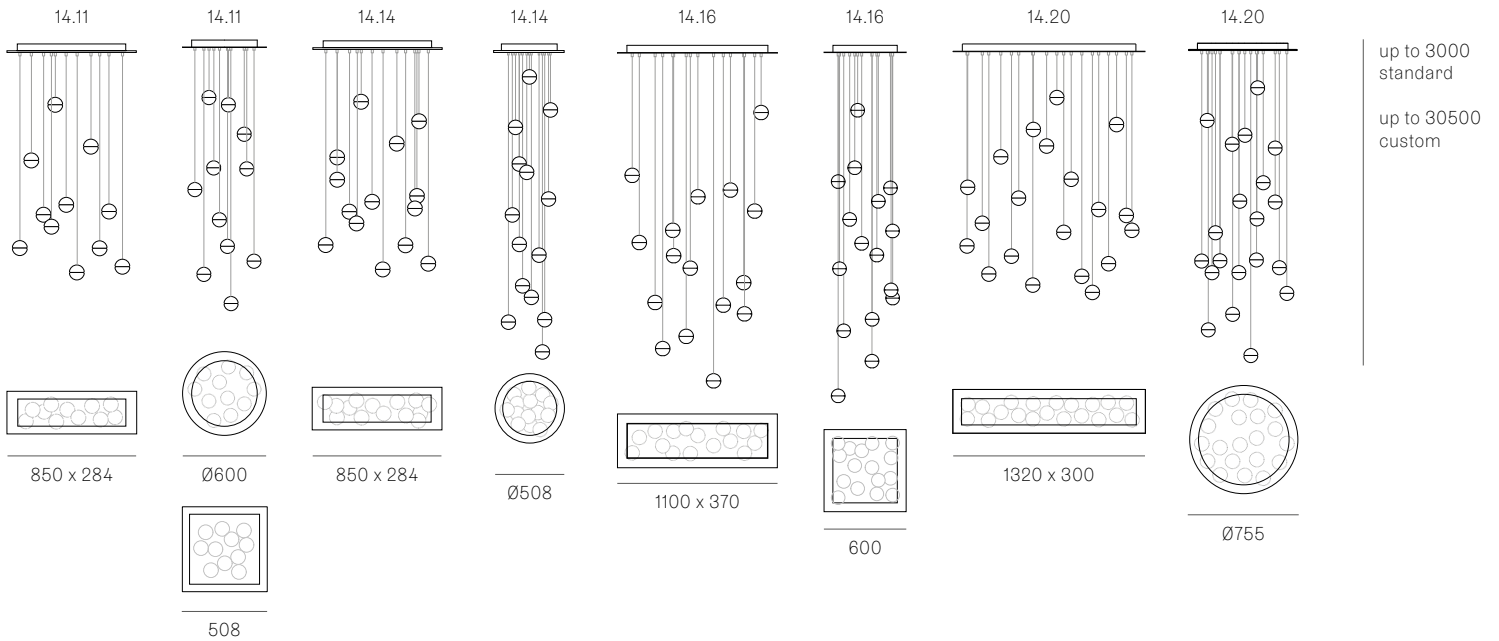

Image shown above 14.1 with round canopy

± Ø100mm

Series	14
Mounting	Ceiling mounted
Glass Colours	Clear, grey, sepia
Lamp	1W LED, 2700K, 100lm (2500K and 3000K options available) 10W Xenon, 2600K, 81lm
Coaxial Length	3000mm standard / up to 30500mm maximum Adjustable length: 14.1 - 14.9 Non-adjustable length: 14.11 - 14.50
Canopy Finishes	14.1 - 14.7: white, black or brushed nickel canopy 14.9 - 14.50: white canopy
Materials	Cast glass, blown borosilicate glass, braided metal coaxial cable, electrical components, steel canopy
Power Supply	Integral Remote mounted for 14.1m Bocci recommends remote mounting power supplies for ease of long-term maintenance.
Environment	Indoor, dry location. IP30
Note	Every single Bocci product is handmade. Each one is variously blown, poured, carved, polished, packed and dispatched directly by us. As such, no two products are identical; they are individual, irregular expressions of our research.
Registration	© 14 Series product design protected as U.S. Reg. No. 7,129,209

Weight (kg)

Round

14.1	2
14.3	5.5
14.5	9.5
14.7	14
14.11	30
14.14	37
14.20	51
14.26	61.5
14.36	83.5

Square

14.11	30
14.16	40.5
14.26	63.5
14.36	105
14.50	109.6

Rectangle

14.9	25.9
14.11	30
14.14	36.5
14.16	41.4
14.20	63
14.26	74
14.36	83.5

ADJUSTABLE LENGTH

NON-ADJUSTABLE LENGTH

All dimensions are in millimeters (mm) unless otherwise specified.

Best practices for wiring multiple single pendant fixtures with remote mounted power supplies:

- Multiple single pendant fixtures should be wired in parallel. DO NOT wire in series.
- Bocci recommends a home run line for each fixture location to avoid significant voltage drop.
- Calculations for distance to the power supply, or required wire guage in order to avoid voltage drop, are the responsibility of the installing party.

NON-ADJUSTABLE LENGTH

All dimensions are in millimeters (mm) unless otherwise specified.