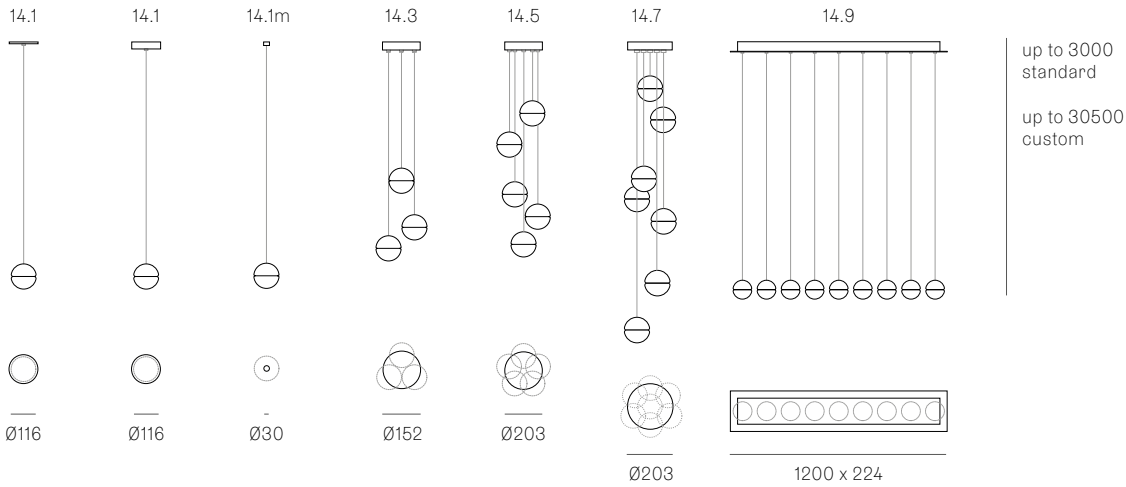

Image shown above 14.1 with round canopy

± Ø100mm

Series	14
Mounting	Ceiling mounted
Glass Colours	Clear, grey, sepia
Lamp	1W LED, 2700K, 100lm (2500K and 3000K options available) 10W Xenon, 2600K, 81lm
Coaxial Length	3000mm standard / up to 30500mm maximum Adjustable length: 14.1 - 14.9 Non-adjustable length: 14.11 - 14.50
Canopy Finishes	14.1 - 14.7: white, black or brushed nickel canopy 14.9 - 14.50: white canopy
Materials	Cast glass, blown borosilicate glass, braided metal coaxial cable, electrical components, steel canopy
Power Supply	Integral Remote mounted for 14.1m Bocci recommends remote mounting power supplies for ease of long-term maintenance.
Environment	Indoor, dry location. IP30
Note	Every single Bocci product is handmade. Each one is variously blown, poured, carved, polished, packed and dispatched directly by us. As such, no two products are identical; they are individual, irregular expressions of our research.
Registration	© 14 Series product design protected as U.S. Reg. No. 7,129,209

Weight (kg)

Round

14.1	2
14.3	5.5
14.5	9.5
14.7	14
14.11	30
14.14	37
14.20	51
14.26	61.5
14.36	83.5

Square

14.11	30
14.16	40.5
14.26	63.5
14.36	105
14.50	109.6

Rectangle

14.9	25.9
14.11	30
14.14	36.5
14.16	41.4
14.20	63
14.26	74
14.36	83.5

ADJUSTABLE LENGTH

NON-ADJUSTABLE LENGTH

All dimensions are in millimeters (mm) unless otherwise specified.

Best practices for wiring multiple single pendant fixtures with remote mounted power supplies:

- Multiple single pendant fixtures should be wired in parallel. DO NOT wire in series.
- Bocci recommends a home run line for each fixture location to avoid significant voltage drop.
- Calculations for distance to the power supply, or required wire guage in order to avoid voltage drop, are the responsibility of the installing party.

NON-ADJUSTABLE LENGTH

All dimensions are in millimeters (mm) unless otherwise specified.