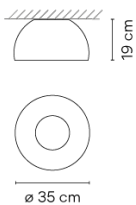

Model Sheet

Finish	<ul style="list-style-type: none"> 93 White RAL 9016 18 Graphite ADAPTA RF 9913 WX 58 Cream RAL 7044
LED temperature color	2700 K / 3500 K
Dimming	DALI-2 / Casambi / Push; 1-10V
Installation type	Surface Canopy
Materials	Shade: Wood
Light source	1 x LED PLATE 12W 350mA
LED	CR>90 1100 lm 91.66 2700 K / 3500 K
Driver	Constant Current 350 110~240 V V 50~60 Hz HZ Dimmable IP20 Bi-volt 50-60Hz
Application	Ceiling Lamps
Packaging	1 Box 0.436 m x 0.436 m x 0.348 m Gross weight 6 Net weight 4 Vol. 0.0661