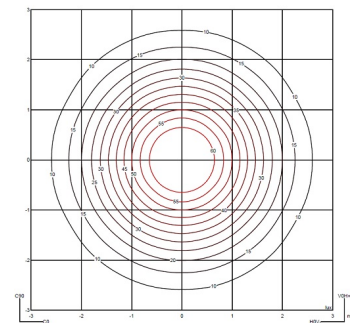

Photometric Data

Other Applications

All of our products come with a five-year warranty. Check our legal terms at www.vibia.com/warranty

Vibia Lighting, S.L.U.

Office / Oficina
Progrés 4-6. 08850 Gavà. Barcelona, Spain.

International T +34 934 796 971
Spain / Portugal T +34 934 796 970

customer.service@vibia.com
vibia.com