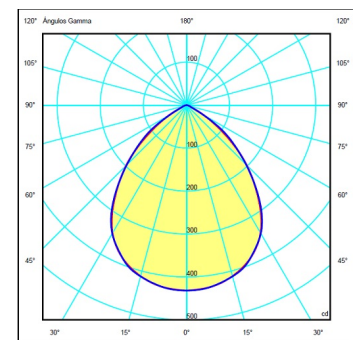

Photometric Data

Other Applications

All of our products come with a five-year warranty. Check our legal terms at www.vibia.com/warranty

Vibia Lighting, S.L.U.

Office / Oficina
Progrés 4-6. 08850 Gavà. Barcelona, Spain.

International T +34 934 796 971
Spain / Portugal T +34 934 796 970

customer.service@vibia.com
vibia.com