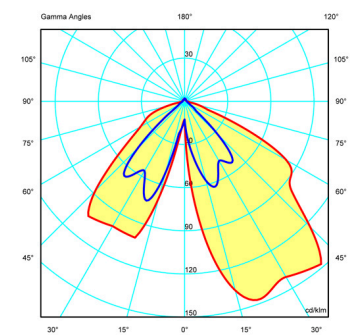

Photometric Data

Other Applications

All of our products come with a five-year warranty. Check our legal terms at www.vibia.com/warranty

Vibia Lighting, S.L.U.

Office / Oficina
Progrés 4-6. 08850 Gavà. Barcelona, Spain.

International T +34 934 796 971
Spain / Portugal T +34 934 796 970

customer.service@vibia.com
vibia.com