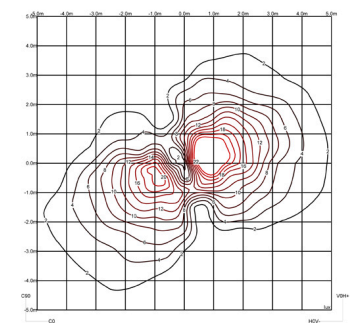

Photometric Data

Other Applications

All of our products come with a five-year warranty. Check our legal terms at www.vibia.com/warranty

Vibia Lighting, S.L.U.

Office / Oficina
Progrés 4-6. 08850 Gavà. Barcelona, Spain.

International T +34 934 796 971
Spain / Portugal T +34 934 796 970

customer.service@vibia.com
vibia.com