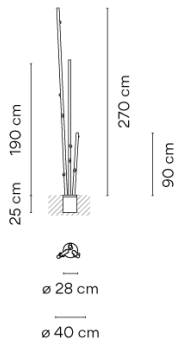

Model Sheet

Finish

- 07 Khaki RAL 7006
- 54 Oxide RAL 8017

LED temperature color 2700 K / 3500 K

Dimming On/Off

Installation type Built-in

Materials Cane: PES + FG- Fiberglass
Diffuser: PMMA

Light source 9 x LED 2,1W 700mA

LED CRI>90 1794 lm 95
2700 K / 3500 K

Driver Constant Current 700 100~240
V V 50~60 Hz HZ

Bi-volt 50-60Hz

Application Outdoor lamps

Packaging 4 Box
0,49 m x 0,49 m x 0,35 m
Gross weight 21.6
Net weight 19.44
Vol. 0.1854

Lighting effect

Accent

Narrow: Angles less than 20°. Suitable for generating high contrasts or projections at far distances. Medium: Angles between 20° and 40°. Suitable for generating medium contrasts or projections at medium distances. Wide: Angles greater than 40°. Suitable for generating moderate contrasts or projections at near distances.