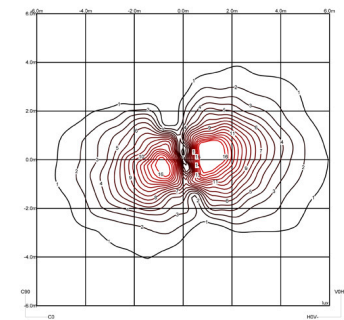

Photometric Data

Other Applications

All of our products come with a five-year warranty. Check our legal terms at www.vibia.com/warranty

Vibia Lighting, S.L.U.

Office / Oficina
Progrés 4-6. 08850 Gavà. Barcelona, Spain.

International T +34 934 796 971
Spain / Portugal T +34 934 796 970

customer.service@vibia.com
vibia.com