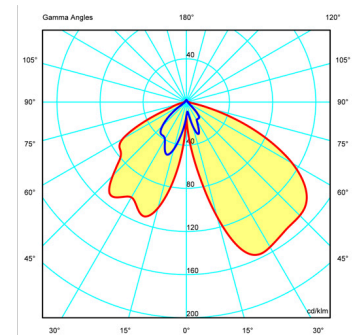

Photometric Data

Other Applications

All of our products come with a five-year warranty. Check our legal terms at www.vibia.com/warranty

Vibia Lighting, S.L.U.

Office / Oficina
Progrés 4-6. 08850 Gavà. Barcelona, Spain.

International T +34 934 796 971
Spain / Portugal T +34 934 796 970

customer.service@vibia.com
vibia.com