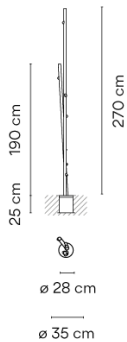

# Bamboo

VIBIA

4811

Design By Antoni Arola & Enric Rodríguez

Bamboo is a recessed outdoor lamp with two arms. Available in three finishes khaki, stainless steel and off-white

that make it possible to camouflage and integrate it into the landscape, with the added surprise that it produces light. Designed by Antoni Arola & Enric Rodríguez.

## Model Sheet

**Finish**

- 54 Oxide  
RAL 8017
- 58 Off-white  
Pantone Warm Gray 2 U

**LED temperature color** 2700 K / 3500 K

**Dimming** On/Off

**Installation type** Built-in

**Materials** Cane: PES + FG- Fiberglass  
Diffuser: PMMA

**Light source** 7 x LED 2,1W 700mA

**LED** CRI>90 1395 lm 95  
2700 K / 3500 K

**Driver** Constant Current 700 100~240  
V V 50~60 Hz HZ

**Application** Outdoor lamps

**Packaging** 3 Box  
0.49 m x 0.49 m x 0.35 m  
Gross weight 18.4  
Net weight 16.56  
Vol. 0.1659

#### Accent

Narrow: Angles less than 20°. Suitable for generating high contrasts or projections at far distances. Medium: Angles between 20° and 40°. Suitable for generating medium contrasts or projections at medium distances. Wide: Angles greater than 40°. Suitable for generating moderate contrasts or projections at near distances.