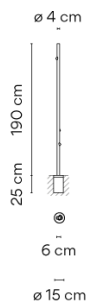

Model Sheet

Finish	<ul style="list-style-type: none"> 07 Khaki RAL 7006 54 Oxide RAL 8017
LED temperature color	2700 K / 3500 K
Dimming	On/Off
Installation type	Built-in
Materials	Cane: PES + FG- Fiberglass Diffuser: PMMA
Light source	3 x LED 2,1W 700mA
LED	CRi>90 598 lm 95 2700 K / 3500 K
Driver	Constant Current 700 100~240 V V 50~60 Hz HZ
Application	Outdoor lamps
Packaging	2 Box 0.38 m x 0.38 m x 0.29 m Gross weight 8,2 Net weight 5,56 Vol. 0.0769

Lighting effect

Accent

Narrow: Angles less than 20°. Suitable for generating high contrasts or projections at far distances. Medium: Angles between 20° and 40°. Suitable for generating medium contrasts or projections at medium distances. Wide: Angles greater than 40°. Suitable for generating moderate contrasts or projections at near distances.