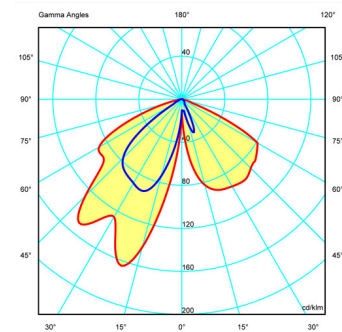

Photometric Data

Other Applications

All of our products come with a five-year warranty. Check our legal terms at www.vibia.com/warranty

Vibia Lighting, S.L.U.

Office / Oficina
Progrés 4-6. 08850 Gavà. Barcelona, Spain.

International T +34 934 796 971
Spain / Portugal T +34 934 796 970

customer.service@vibia.com
vibia.com