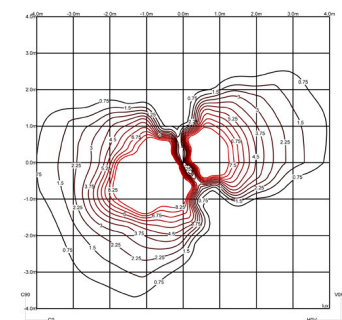

Photometric Data

Other Applications

All of our products come with a five-year warranty. Check our legal terms at www.vibia.com/warranty

Vibia Lighting, S.L.U.

Office / Oficina
Progrés 4-6. 08850 Gavà. Barcelona, Spain.

International T +34 934 796 971
Spain / Portugal T +34 934 796 970

customer.service@vibia.com
vibia.com