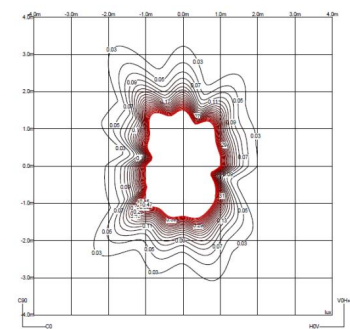

**Packaging** 1 Box  
0.31 m x 0.31 m x 0.106 m  
Gross weight 1.6  
Net weight 1.44  
Vol. 0.0101

### Photometric Data