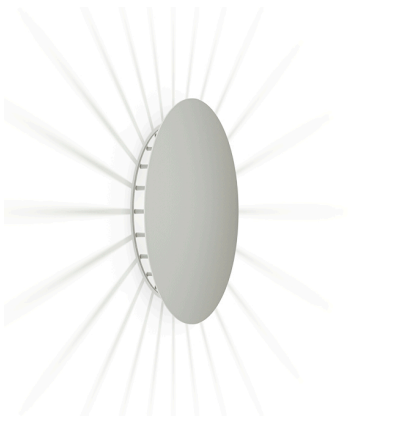

# Meridiano

VIBIA

4720

Design By Jordi Vilardell & Meritxell Vidal

Meridiano is an outdoor wall light installed on a surface. Designed by Jordi Vilardell & Meritxell Vidal. Available in three colours: khaki, green and off-white.

## Model Sheet

**Finish**

- 07 Khaki  
RAL 7006
- 58 Off-white  
Pantone Warm Gray 2 U

**LED temperature color** 2700 K / 3500 K

**Dimming** On/Off

**Installation type** Surface Canopy

**Materials** Base: Steel

#### Reflected

Creation of visual hierarchies within the luminaire itself, emphasising the materiality and texture of the product