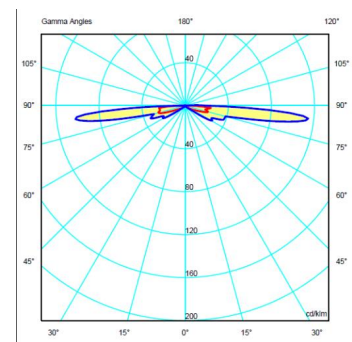

Photometric Data

Other Applications

All of our products come with a five-year warranty. Check our legal terms at www.vibia.com/warranty

Vibia Lighting, S.L.U.

Office / Oficina
Progrés 4-6. 08850 Gavà. Barcelona, Spain.

International T +34 934 796 971
Spain / Portugal T +34 934 796 970

customer.service@vibia.com
vibia.com