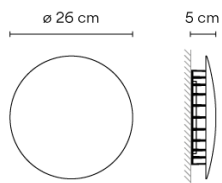

Meridiano

VIBIA

4720

Design By Jordi Vilardell & Meritxell Vidal

Meridiano is an outdoor wall light installed on a surface. Designed by Jordi Vilardell & Meritxell Vidal. Available in three colours: khaki, green and off-white.

Model Sheet

Finish

- 07 Khaki
  RAL 7006
- 58 Off-white
  Pantone Warm Gray 2 U

LED temperature color 2700 K / 3500 K

Dimming On/Off

Installation type Surface Canopy

Materials Base: Steel

Light source 1 x LED 9W 350mA

LED CRI>90 1041 lm 116
2700 K / 3500 K

Driver Constant Current 350 100~240
V V 50~60 Hz HZ

Remarks Wet location

Bi-volt 50-60Hz

Application Outdoor lamps

Packaging 1 Box
0.31 m x 0.31 m x 0.106 m
Gross weight 1.6
Net weight 1.44
Vol. 0.0101

Lighting effect

Reflected

Creation of visual hierarchies within the luminaire itself, emphasising the materiality and texture of the product