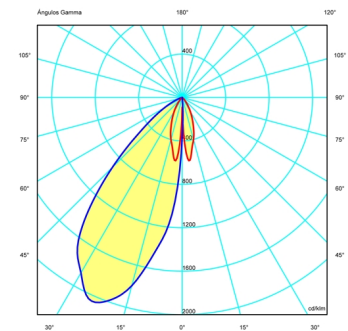

Photometric Data

Other Applications

All of our products come with a five-year warranty. Check our legal terms at www.vibia.com/warranty

Vibia Lighting, S.L.U.

Office / Oficina
Progrés 4-6. 08850 Gavà. Barcelona, Spain.

International T +34 934 796 971
Spain / Portugal T +34 934 796 970

customer.service@vibia.com
vibia.com