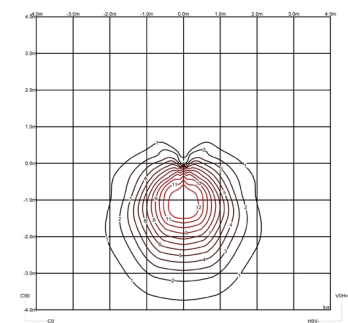

Photometric Data

Other Applications

All of our products come with a five-year warranty. Check our legal terms at www.vibia.com/warranty

Vibia Lighting, S.L.U.

Office / Oficina
Progrés 4-6. 08850 Gavà. Barcelona, Spain.

International T +34 934 796 971
Spain / Portugal T +34 934 796 970

customer.service@vibia.com
vibia.com