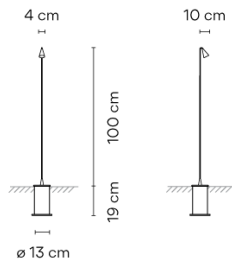

Brisa

4630

Design By Lievore Altherr Molina

BRISA is a fitted outdoor lamp that is revolving and adjustable. It is ideal for illuminating garden spaces and paths. Designed by Liévore, Altherr, Molina, it is available in two colours: khaki lacquer or matt oxide.

VIBIA

Model Sheet

Finish	54 Oxide RAL 8014
	07 Khaki RAL 7039
LED temperature color	2700 K / 3500 K
Dimming	On/Off
Installation type	Built-in

Materials
Shade: Aluminum
Base: Aluminum
Vertical tube: Steel
Disc: Stainless steel

Light source 1 x LED 2,1W 700mA

LED CRI>90 199 lm 95
2700 K / 3500 K

Driver Constant Current 700 100~240
V V 60 Hz HZ

Remarks Built-in

Application Outdoor lamps

Packaging 1 Box
1.61 m x 0.16 m x 0.16 m
Gross weight 2.4
Net weight 2.16
Vol. 0.0412

Lighting effect

Direct Surface Grazer
Directed grazing light.