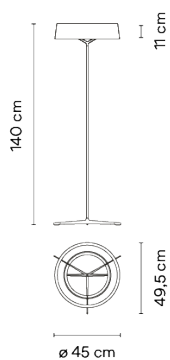

Dama

VIBIA

3230

Design By Ludovica+Roberto Palomba

The Dama floor lamp is distinguished by its subtle design, both as regards its shape and its material. Its shade is made of paper, a tactile material, subtle and delicate, that emits a warm light. Its structure, a fine aluminium stem, softens and refines the design.

Model Sheet

Finish

- 11 Black
NCS S 8500-N
- 25 Beige D1
NCS S 4005-Y50R

LED temperature color 2700 K

Dimming CASAMBI / Push

Installation type Plug-in

Materials

- Shade: Parchment paper
- Ring: Aluminum
- Tube: Stainless steel
- Base: Zamak

Light source 1 x LED 16,7W 900mA

LED CRI>90 2170 lm 130 2700 K

Driver Constant Current 900 100-240 V V 50-60 Hz HZ

Dimmer LED IP20

Bi-volt 50-60Hz PUSH

Application Floor Lamps

Packaging

- 1 Box
- 1,44 m x 0,55 m x 0,55 m
- Gross weight 5
- Net weight 2,55
- Vol. 0,4356