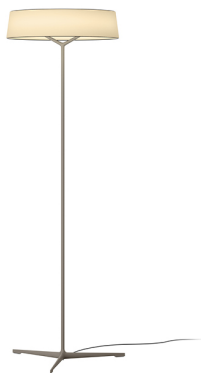

Dama

VIBIA

3230

Design By Ludovica+Roberto Palomba

The Dama floor lamp is distinguished by its subtle design, both as regards its shape and its material. Its shade is made of paper, a tactile material, subtle and delicate, that emits a warm light. Its structure, a fine aluminium stem, softens and refines the design.

Model Sheet

Finish

- 11 Black
NCS S 8500-N
- 25 Beige D1
NCS S 4005-Y50R

LED temperature color 2700 K

Dimming CASAMBI / Push

Installation type Plug-in

Materials

- Shade: Parchment paper
- Ring: Aluminum
- Tube: Stainless steel
- Base: Zamak