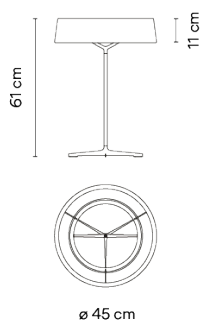

### Model Sheet

**Finish**

- 25 Beige D1  
NCS S 4005-Y50R
- 11 Black  
NCS S 8500-N

**LED temperature color** 2700 K

**Dimming** Push / CASAMBI

**Installation type** Plug-in

**Materials**

- Shade: Parchment paper
- Ring: Aluminum
- Tube: Stainless steel
- Base: Zamak

- 1 Box
- 0.55 m x 0.55 m x 0.66 m
- Gross weight 3,3
- Net weight 1,8
- Vol. 0.1996