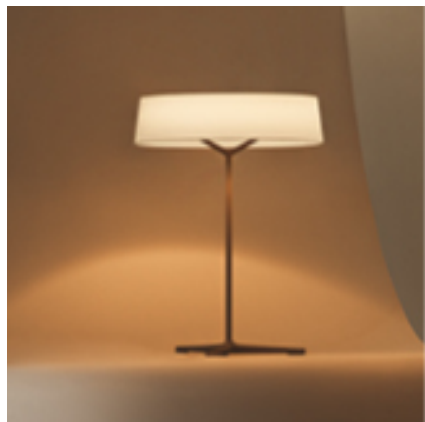

## 3225

Design By Ludovica+Roberto Palomba

The Dama table lamp pays tribute to classical lamps. Characterised by a delicate aluminium structure bordering a cylindrical shade, it creates a sense of weightlessness.

### Model Sheet

**Finish**

- 25 Beige D1  
NCS S 4005-Y50R
- 11 Black  
NCS S 8500-N

**LED temperature color** 2700 K

**Dimming** Push / CASAMBI

**Installation type** Plug-in

**Materials**

- Shade: Parchment paper
- Ring: Aluminum
- Tube: Stainless steel
- Base: Zamak