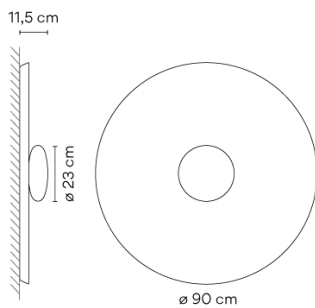

Top

1170

Design By Ramos & Bassols

Top is a ceiling lamp with surface installation. It features simple lines that blend in with the ceiling as much as possible. The light reflected by the glass diffuser is confined within the rosette, as if the light were framed.

VIBIA

Model Sheet