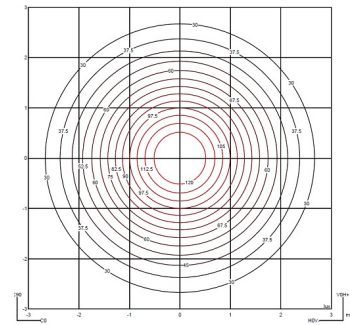

**Installation type** Surface Canopy

**Materials**  
Body: Aluminum  
Ceiling rose: Aluminum  
Diffuser: Opal blown-glass

**Light source** 3 x LED 13,4W 700mA

**LED** CRI>90 3300 lm 82.08  
2700 K / 3500 K

**Driver** Constant Current 700  
220-240 V V 50-60 Hz HZ

**Dimmable** **LED**  
**IP20** **Dry Location** **50-60Hz**

**Application** Ceiling Lamps

**Packaging**  
1 Box  
1.16 m x 1.16 m x 0.35 m  
Gross weight 7.7  
Net weight 5.3  
Vol. 0.4709

### Photometric Data

These photometric data refer to finish 36. If you need the photometrics of other finishes please go to Download.

**Efficiency** 66.69 lm/W  
**Coordinate System** CG  
**Total Flux** 3103.46 lm  
**Maximum Value** 813.96 c