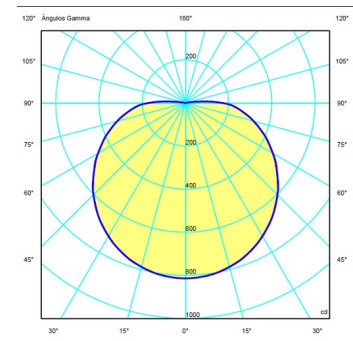

**Installation type** Surface Canopy

**Materials**  
Body: Aluminum  
Ceiling rose: Aluminum  
Diffuser: Opal blown-glass

**Light source** 3 x LED 13,4W 700mA

**LED** CRI>90 3300 lm 82.08  
2700 K / 3500 K

**Driver** Constant Current 700  
220-240 V V 50-60 Hz HZ

**Dimmable** **LED**  
**IP20** **Dry Location** **50-60Hz**

**Application** Ceiling Lamps

**Packaging**  
1 Box  
1.16 m x 1.16 m x 0.35 m  
Gross weight 7.7  
Net weight 5.3  
Vol. 0.4709

### Lighting effect

**360° Surface Grazer**  
Full-circle grazing light.

### Photometric Data

These photometric data refer to finish 36. If you need the photometrics of other finishes please go to Download.

**Efficiency** 66.69 lm/W  
**Coordinate System** CG  
**Total Flux** 3103.46 lm  
**Maximum Value** 813.96 c