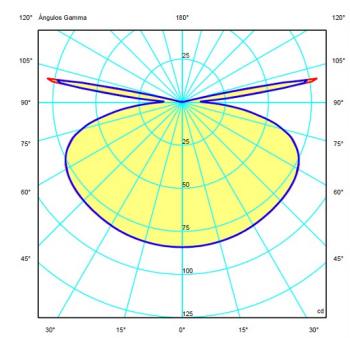

IP20 50-60Hz 200-240V

Application Ceiling Lamps

Packaging
1 Box
0.76 m x 0.76 m x 0.27 m
Gross weight 3.13
Net weight 2.5
Vol. 0.1559

Lighting effect

360° Surface Grazer
Full-circle grazing light.

Photometric Data

These photometric data refer to finish 40. If you need the photometrics of other finishes please go to Download.

Efficiency 15.60 lm/W
Coordinate System CG
Total Flux 478.39 lm
Maximum Value 84.15 cd

All of our products come with a five-year warranty. Check our legal terms at www.vibia.com/warranty