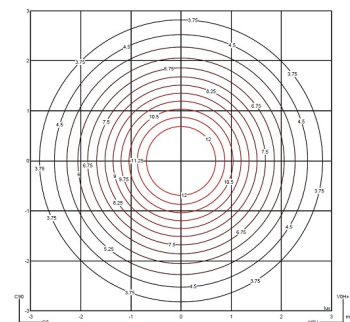

Installation type Surface Canopy

Materials
Body: Aluminum
Diffuser: Aluminum
Ceiling rose: Steel

Light source 1 x LED PLATE 26,4W 700mA

LED CRI>90 2880 lm 109.10
2700 K / 3500 K

Driver Constant Current 700
200~240 V V 50~60 Hz HZ

IP20 50-60Hz 200-240V

Application Ceiling Lamps

Packaging
1 Box
0.76 m x 0.76 m x 0.27 m
Gross weight 3.13
Net weight 2.5
Vol. 0.1559

Lighting effect

360° Surface Grazer
Full-circle grazing light.

Photometric Data

These photometric data refer to finish 40. If you need the photometrics of other finishes please go to Download.

Efficiency 15.60 lm/W
Coordinate System CG
Total Flux 478.39 lm
Maximum Value 84.15 cd

All of our products come with a five-year warranty. Check our legal terms at www.vibia.com/warranty