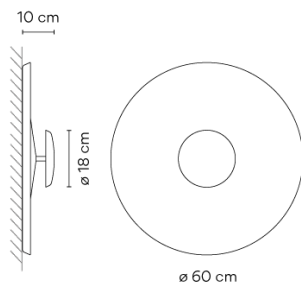

Design By Ramos & Bassols

Top is a ceiling or wall lamp that comes in a range of balanced colours that help to create very warm atmospheres. The Top collection offers indirect light that is confined within its diameter, forming a contrast with the outer part of the lamp.

Model Sheet