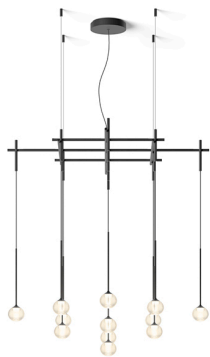

Algorithm

0860

Design By Toan Nguyen

Pendant light fitting designed by Toan Nguyen. Composed of a collection of hand blown glass spheres with LED light source suspended at different heights, anchored to the ceiling via a floating tubular structure. Available with ceiling rose or built-in. The finishes are matt graphite and matt white.

VIBIA

Model Sheet

Optional: Extra cable length
Min. quantity, upcharge and extra lead time apply [EN]

Finish	18 Graphite ADAPTA RF 9913 WX
LED temperature color	2700 K / 3500 K
Dimming	Push; 1-10V; DALI-2 / Casambi
Installation type	Surface Canopy

Materials Sphere: Blown glass
Glass fastening: Aluminum
Diffuser: PC- Polycarbonate
Pendant structure: Steel

Light source 13 x LED 3,15W 1050mA

LED CRI>90 4059 lm 99
2700 K / 3500 K

Driver Constant Current 1050
100-240 V V 50-60 Hz HZ

Remarks Request built-in canopy at
www.vibia.com
The steel cables that go from the structure to the ceiling are the only ones that allow the height of the lamp to be adjusted. The installation manual describes how to do this and how to cut the cables.

Application Hanging lamps

Packaging 2 Box
1.089 m x 1.089 m x 0.18 m
Gross weight 18.2
Net weight 11.85
Vol. 0.3344

Lighting effect

Volumetric Diffuser

Subtly directed, diffused light that generates a soft hierarchy of light on to the illuminated surface