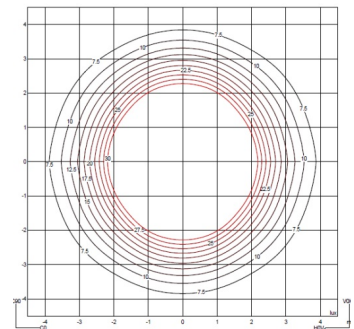

**Application** Hanging lamps

**Packaging** 2 Box  
1.089 m x 1.089 m x 0.18 m  
Gross weight 18.2  
Net weight 11.85  
Vol. 0.3344

### Photometric Data

**Efficiency** 49.28%  
**Coordinate System** CG  
**Total Flux** 4059.64 lm  
**Maximum Value** 139.40 cd/klm