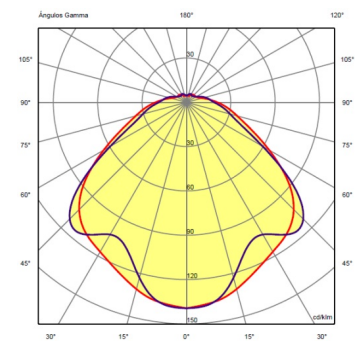

**Application** Hanging lamps

**Packaging** 2 Box  
1.089 m x 1.089 m x 0.18 m  
Gross weight 18.2  
Net weight 11.85  
Vol. 0.3344

### Photometric Data

**Efficiency** 49.28%  
**Coordinate System** CG  
**Total Flux** 4059.64 lm  
**Maximum Value** 139.40 cd/klm