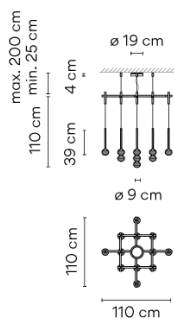

Algorithm

0860

Design By Toan Nguyen

Pendant light fitting designed by Toan Nguyen. Composed of a collection of hand blown glass spheres with LED light source suspended at different heights, anchored to the ceiling via a floating tubular structure. Available with ceiling rose or built-in. The finishes are matt graphite and matt white.

VIBIA

Model Sheet

Optional: Extra cable length
Min. quantity, upcharge and extra lead time apply [EN]

Finish	18 Graphite ADAPTA RF 9913 WX
LED temperature color	2700 K / 3500 K
Dimming	Push; 1-10V; DALI-2 / Casambi
Installation type	Surface Canopy

Materials Sphere: Blown glass
Glass fastening: Aluminum
Diffuser: PC- Polycarbonate
Pendant structure: Steel

Light source 13 x LED 3,15W 1050mA

LED CRI>90 4059 lm 99
2700 K / 3500 K

Driver Constant Current 1050
100-240 V V 50-60 Hz HZ

Remarks Request built-in canopy at
www.vibia.com
The steel cables that go from the structure to the ceiling are the only ones that allow the height of the lamp to be adjusted. The installation manual describes how to do this and how to cut the cables.

Application Hanging lamps

Packaging 2 Box
1.089 m x 1.089 m x 0.18 m
Gross weight 18.2
Net weight 11.85
Vol. 0.3344

Lighting effect

Volumetric Diffuser

Subtly directed, diffused light that generates a soft hierarchy of light on to the illuminated surface